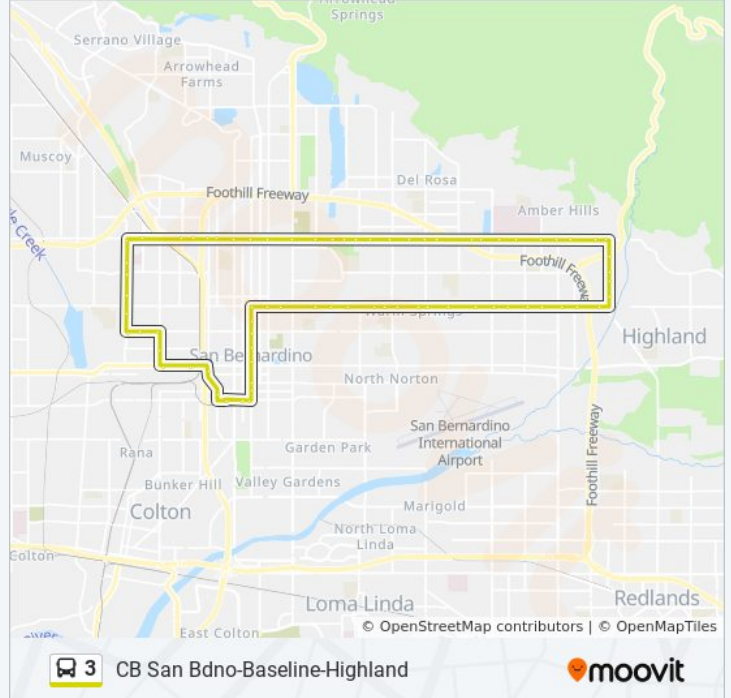

Baseline @ Victoria EB FS
Baseline @ Olive EB Ns
Baseline @ Central EB FS
Baseline @ Lillian EB FS
Baseline @ Palm EB FS
Baseline @ Church EB FS
Baseline @ Stoney Creek EB Ns
Boulder @ Baseline NB FS
Boulder @ Beaver Medical NB Mid
Boulder @ Pacific NB FS
Boulder @ Atlantic NB FS
Highland @ Boulder WB FS
Highland @ Piedmont WB Ns
Highland @ Bradford WB FS
Highland @ Palm WB FS
Highland @ Orange WB FS
Highland @ Central WB Lat
Highland @ Victoria WB Ns
Highland @ Rockford WB FS
Highland @ Eucalyptus WB Ns
Highland @ Guthrie WB FS
Highland @ Sterling WB FS
Highland @ Osbun WB FS
Highland @ Del Rosa WB FS
Highland @ Mountain WB FS
Highland @ Golden WB FS
Highland @ Harrison WB FS
Highland @ Cedar WB FS
Highland @ Valencia WB FS
Highland @ Waterman WB FS
Highland @ Sierra WB FS
Highland @ Arrowhead WB FS
Highland @ E WB FS