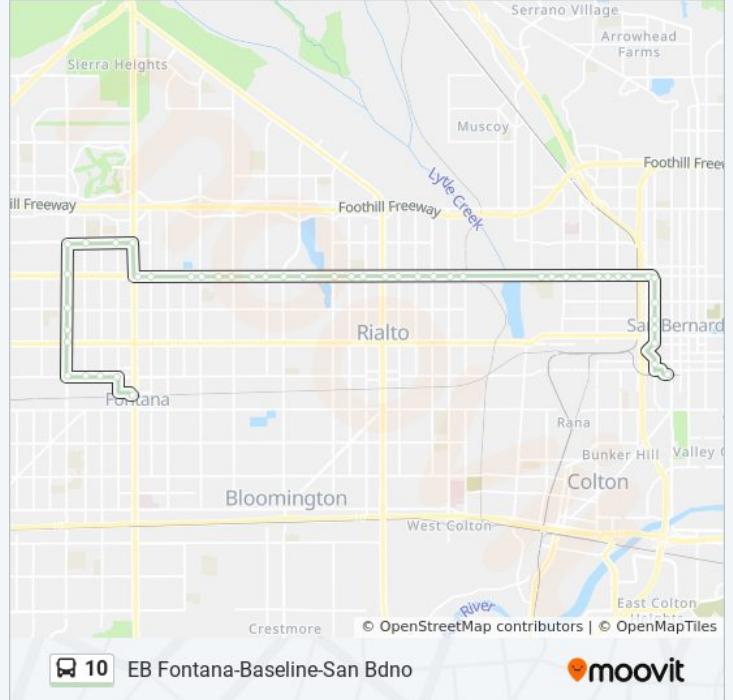

EB Fontana-Baseline-San Bdno

Get The App

The 10 bus line (EB Fontana-Baseline-San Bdno) has 2 routes. For regular weekdays, their operation hours are:
 (1) EB Fontana-Baseline-San Bdno: 6:39 AM - 7:08 PM
 (2) WB Fontana-Baseline-San Bdno: 6:30 AM - 7:43 PM
 Use the Moovit App to find the closest 10 bus station near you and find out when is the next 10 bus arriving.

Direction: EB Fontana-Baseline-San Bdno
 48 stops
[VIEW LINE SCHEDULE](#)

10 bus Time Schedule
 EB Fontana-Baseline-San Bdno Route Timetable:

Sunday	7:31 AM - 5:31 PM
Monday	6:39 AM - 7:08 PM
Tuesday	6:39 AM - 7:08 PM
Wednesday	6:39 AM - 7:08 PM
Thursday	6:39 AM - 7:08 PM
Friday	6:39 AM - 7:08 PM
Saturday	6:31 AM - 6:31 PM

10 bus Info
Direction: EB Fontana-Baseline-San Bdno
Stops: 48
Trip Duration: 50 min
Line Summary:

- Fontana Metrolink Transit Center
- Arrow @ Juniper WB FS
- Arrow @ Cypress WB FS
- Arrow @ Oleander WB Ns
- Citrus @ Arrow NB FS
- Citrus @ Foothill NB FS
- Citrus @ Reed NB Ns
- Citrus @ Miller NB FS
- Citrus @ Baseline
- Citrus @ Walnut NB Ns
- Walnut @ Oleander EB FS
- Walnut @ Juniper EB Ns
- Sierra @ Walnut SB FS
- Baseline @ Sierra EB FS
- Baseline @ Mango EB FS
- Baseline @ Mid Block EB MB
- Baseline @ Alder EB FS
- Baseline @ Laurel EB FS
- Baseline @ Locust EB Ns
- Baseline @ Maple EB FS
- Baseline @ Linden EB FS
- Baseline @ Cedar EB FS

Direction: WB Fontana-Baseline-San Bdn

48 stops

[VIEW LINE SCHEDULE](#)

San Bernardino Transit Center

E @ Court NB Ns

4th @ F WB FS

10 bus Time Schedule

WB Fontana-Baseline-San Bdn Route Timetable: