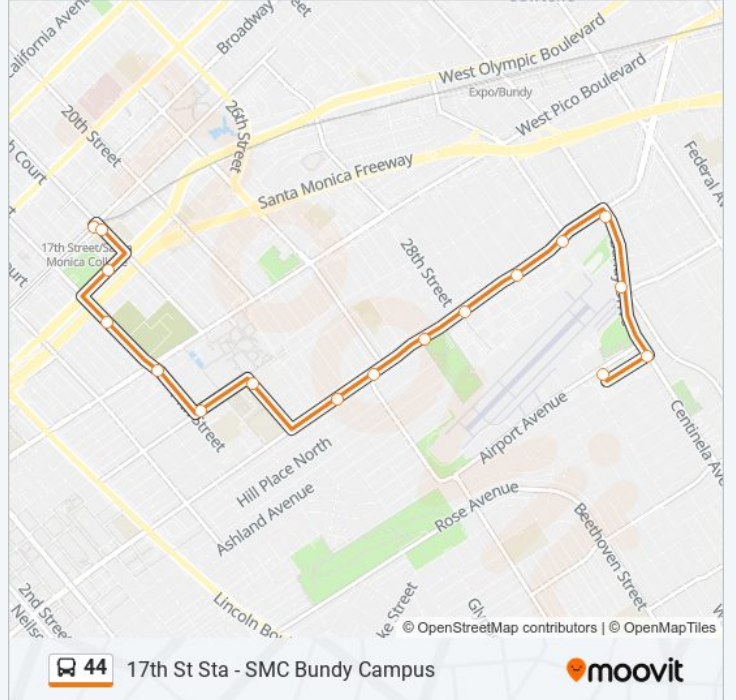

## 17th St Sta - SMC Bundy Campus

Get The App

The 44 bus line (17th St Sta - SMC Bundy Campus) has 2 routes. For regular weekdays, their operation hours are:  
(1) 17th St Station: 6:56 AM - 6:00 PM (2) SMC Bundy Campus: 6:57 AM - 6:10 PM  
Use the Moovit App to find the closest 44 bus station near you and find out when is the next 44 bus arriving.

### Direction: 17th St Station

14 stops

[VIEW LINE SCHEDULE](#)

- SMC Bundy Campus Parking Lot
- Bundy NB & National FS
- Ocean Park WB & Centinela FS
- Ocean Park WB & 31st Ns
- Ocean Park WB & 28th FS
- Ocean Park WB & 25th Ns
- Ocean Park WB & 23rd FS
- Ocean Park WB & 21st FS
- Ocean Park WB & 17th Ns
- 17th NB & Pearl Ns
- Pearl WB & 14th Ns
- 14th NB & Pico FS
- 14th NB & Michigan Ns
- Colorado EB & 17th Ns (17th St/Smc Station)

### 44 bus Info

**Direction:** 17th St Station

**Stops:** 14

**Trip Duration:** 18 min

**Line Summary:**

**Direction: SMC Bundy Campus**

17 stops

[VIEW LINE SCHEDULE](#)

**44 bus Info**

**Direction:** SMC Bundy Campus

**Stops:** 17

**Trip Duration:** 15 min

**Line Summary:**

44 bus time schedules and route maps are available in an offline PDF at [moovitapp.com](https://moovitapp.com). Use the Moovit App to see live bus times, train schedule or subway schedule, and step-by-step directions for all public transit in Los Angeles.