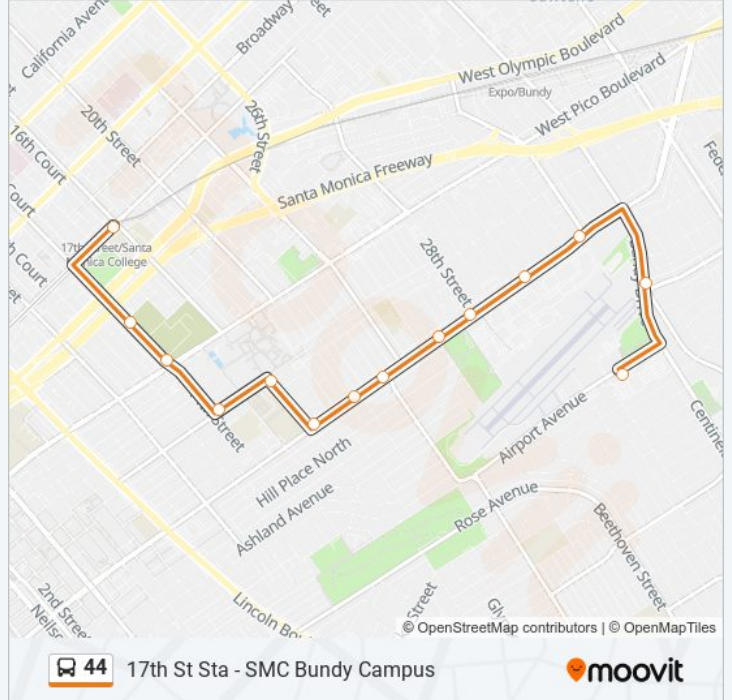

## 17th St Sta - SMC Bundy Campus

Get The App

The 44 bus line (17th St Sta - SMC Bundy Campus) has 2 routes. For regular weekdays, their operation hours are:  
(1) 17th St Station: 6:56 AM - 6:00 PM (2) SMC Bundy Campus: 6:57 AM - 6:10 PM  
Use the Moovit App to find the closest 44 bus station near you and find out when is the next 44 bus arriving.

### Direction: 17th St Station

14 stops

[VIEW LINE SCHEDULE](#)

- SMC Bundy Campus Parking Lot
- Bundy NB & National FS
- Ocean Park WB & Centinela FS
- Ocean Park WB & 31st Ns
- Ocean Park WB & 28th FS
- Ocean Park WB & 25th Ns
- Ocean Park WB & 23rd FS
- Ocean Park WB & 21st FS
- Ocean Park WB & 17th Ns
- 17th NB & Pearl Ns
- Pearl WB & 14th Ns
- 14th NB & Pico FS
- 14th NB & Michigan Ns
- Colorado EB & 17th Ns (17th St/Smc Station)

### 44 bus Time Schedule

17th St Station Route Timetable:

Sunday	Not Operational
Monday	Not Operational
Tuesday	6:56 AM - 6:00 PM
Wednesday	6:56 AM - 6:00 PM
Thursday	6:56 AM - 6:00 PM
Friday	6:56 AM - 6:00 PM
Saturday	Not Operational

### 44 bus Info

**Direction:** 17th St Station

**Stops:** 14

**Trip Duration:** 18 min

**Line Summary:**

**Direction: SMC Bundy Campus**

17 stops

[VIEW LINE SCHEDULE](#)