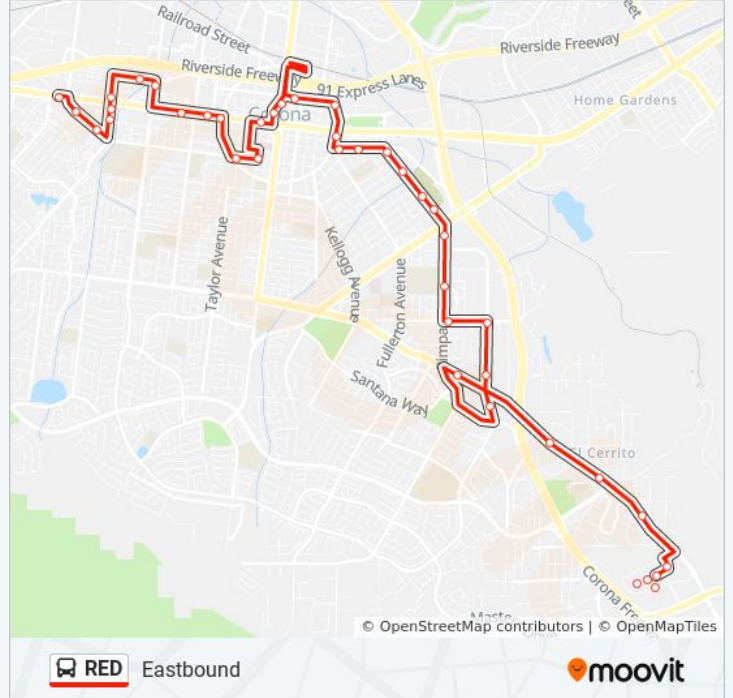

Direction: Eastbound

41 stops

[VIEW LINE SCHEDULE](#)

- 1510 W. Sixth St @ Walmart
- 760 S. Smith @ Apartments
- S. Smith Av & Near Border Av
- Sherman Ave & 8th Street
- S. Sherman Ave @ Seventh St @ Car Wash
- S. Sherman Ave & Sixth St @ Juan Pollo
- 1148 W. D Street Between Sherman & Lincoln
- 310 S. Lincoln @ Mcdonalds
- Sixth FS Harris
- 816 W. Sixth St Between Buena Vista Av & Vicentia
- 700 W. Sixth St & W. Grand Bl
- W. Tenth St @ W. Grand Bl @ Merrill Park
- 921 S. Belle Av & Tenth St @ Senior Center
- 6th St & Belle Av @ Rear of Library
- 500 S. Main St and Fifth St @ Corona Mall
- 315 S. Main St & Fourth St @ Wienerschnitzel
- 222 E. Third St & Ramona Av @ Health Clinic
- 312 E. Grand Bl & Third St
- 610 E. Grand Bl & Sixth St
- 725 E. Circle City Dr & E. Grand Bl @ 7-11 Store
- 1012 E. Circle City Dr & Pine St

RED bus Info

Direction: Eastbound

Stops: 41

Trip Duration: 50 min

Line Summary:

812 S. Rimpau Av & Circle City Dr

S. Rimpau Av @ Francis St

1210 S. Rimpau Av & Redwood St

California Avenue @ Walmart

1260 E Ontario Ave. @ Albertsons

19170 E. Ontario Av & Piute Creek

Temescal Canyon Rd/Rudel Rd

19877 Temescal Canyon

Grand Oaks & Tuscany St @ Garden Centertarget

2585 Tuscany @ Target

Tuscany St @ Justice For Girls

2459 Tuscany St @ Marshalls

2530 Tuscany St @ King's Fish House

Dos Lagos @ Theater

Direction: Westbound

46 stops

[VIEW LINE SCHEDULE](#)

2585 Tuscany @ Target