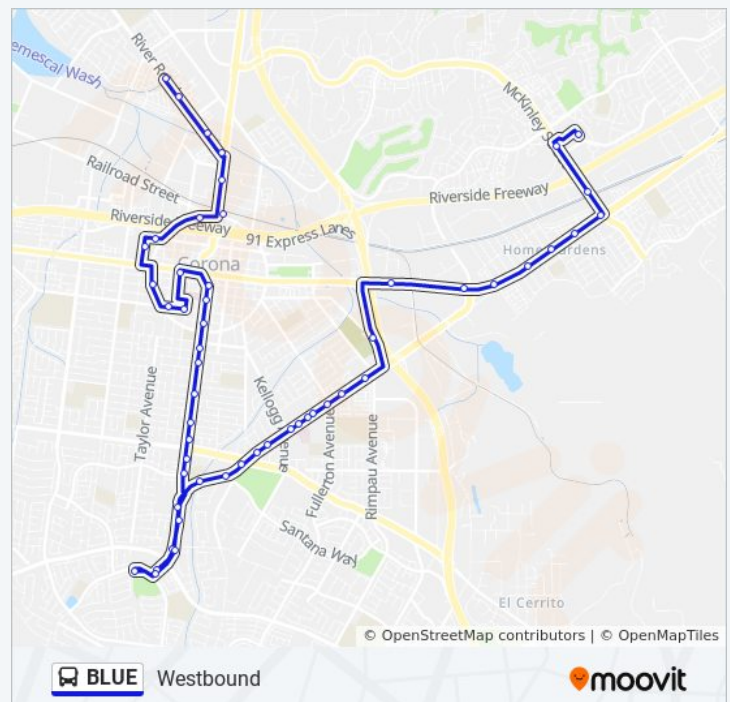

Direction: Eastbound

51 stops

[VIEW LINE SCHEDULE](#)

863 River Road @ River Run Apts

River Road @ Lincoln Av

Parkridge Av & Rebecca Wy @ Norco

784 N. Main St & Parkridge Av

N. Main St @ River Rd

537 E. Magnolia Av & Starfire Av

535 E. Magnolia Av

487 E. Magnolia Av & Ontario Av @ Mi Tortilla

333 E. Magnolia Av & Santana Way @ Vons

185 Magnolia Ave. @ Lee V. Pollard High School

2680 S. Main St @ Corona Community Villas

Main St & Chase Dr

S. Main St @ Albertsons

400 W. Mountain Gate Dr @ Mountain Gate Park

BLUE bus Time Schedule

Westbound Route Timetable:

Sunday	Not Operational
Monday	6:46 AM - 6:08 PM
Tuesday	6:46 AM - 6:08 PM
Wednesday	6:46 AM - 6:08 PM
Thursday	6:46 AM - 6:08 PM
Friday	6:46 AM - 6:08 PM
Saturday	8:52 AM - 2:55 PM

BLUE bus Info

Direction: Westbound

Stops: 53

Trip Duration: 55 min

Line Summary:

S. Main St & Mountain Gate Dr

2901 S. Main St & Chase Dr

2725 S. Main St. @ Crown of Life Lutheran Church