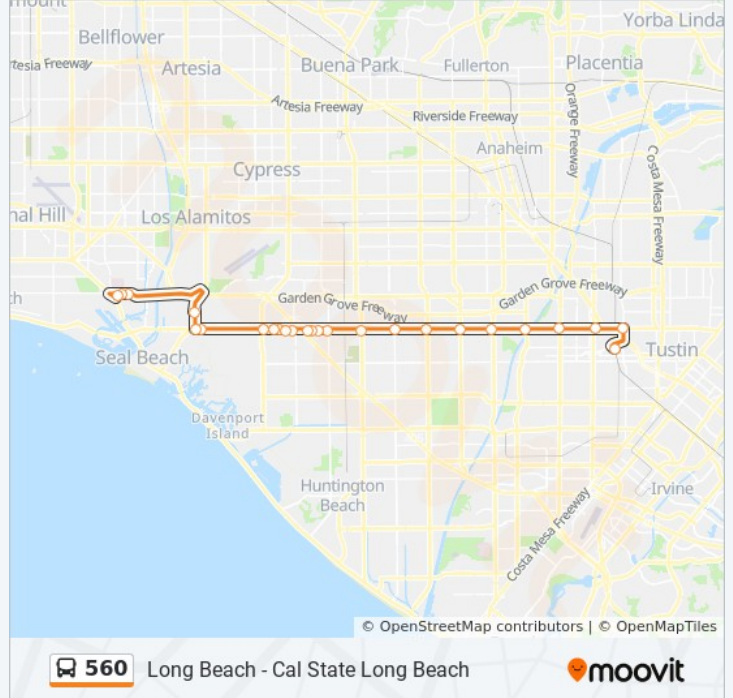

Rapid Long Beach - Santa Ana

[Get The App](#)

The 560 bus line (Rapid Long Beach - Santa Ana) has 2 routes. For regular weekdays, their operation hours are: (1) Santa Ana Regional Transp Center: 6:06 AM - 6:29 PM(2) Westminster and Golden West: 5:56 AM - 6:14 PM Use the Moovit App to find the closest 560 bus station near you and find out when is the next 560 bus arriving.

Direction: Santa Ana Regional Transp Center

13 stops

[VIEW LINE SCHEDULE](#)

- Locust-Main
- Westminster-Golden West
- Westminster-Beach
- Westminster-Magnolia
- Westminster-Brookhurst
- Westminster-Euclid
- Westminster-Harbor
- Westminster-Fairview
- 17th-Bristol
- 17th-Main
- 17th-Grand
- The Depot at Santa Ana Dock 9
- The Depot at Santa Ana Dock 10

560 bus Info

Direction: Santa Ana Regional Transp Center

Stops: 13

Trip Duration: 46 min

Line Summary:

Direction: Westminster and Golden West

13 stops

[VIEW LINE SCHEDULE](#)

- The Depot at Santa Ana Dock 9
- 17th-Grand
- 17th-Main
- 17th-Bristol
- Westminster-Fairview
- Westminster-Harbor
- Westminster-Euclid
- Westminster-Brookhurst
- Westminster-Magnolia
- Westminster-Beach
- Golden West-Westminster
- Main-Locust
- Locust-Main