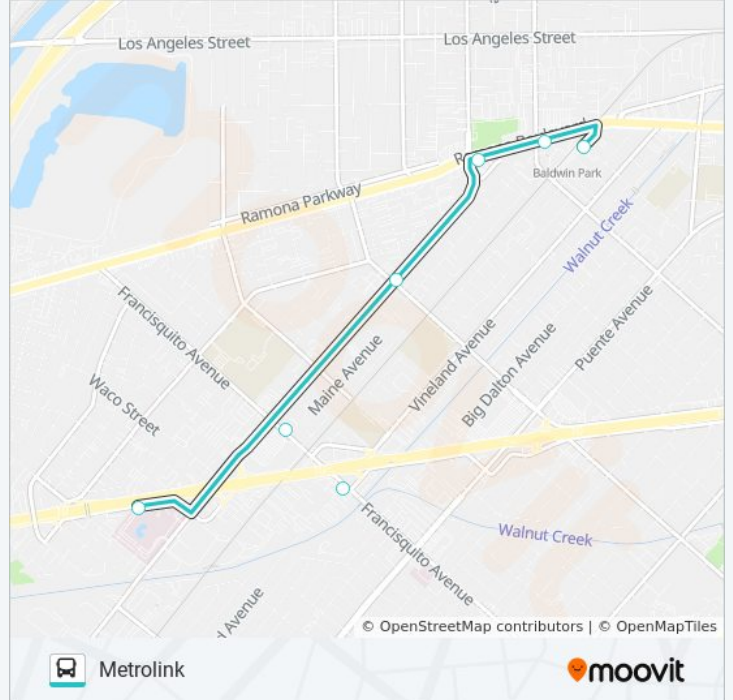

EXPRESS LINE bus time schedules and route maps are available in an offline PDF at moovitapp.com. Use the [Moovit App](#) to see live bus times, train schedule or subway schedule, and step-by-step directions for all public transit in Los Angeles.

[About Moovit](#) • [MaaS Solutions](#) • [Supported Countries](#) • [Mooviter Community](#)

© 2024 Moovit - All Rights Reserved

Check Live Arrival Times