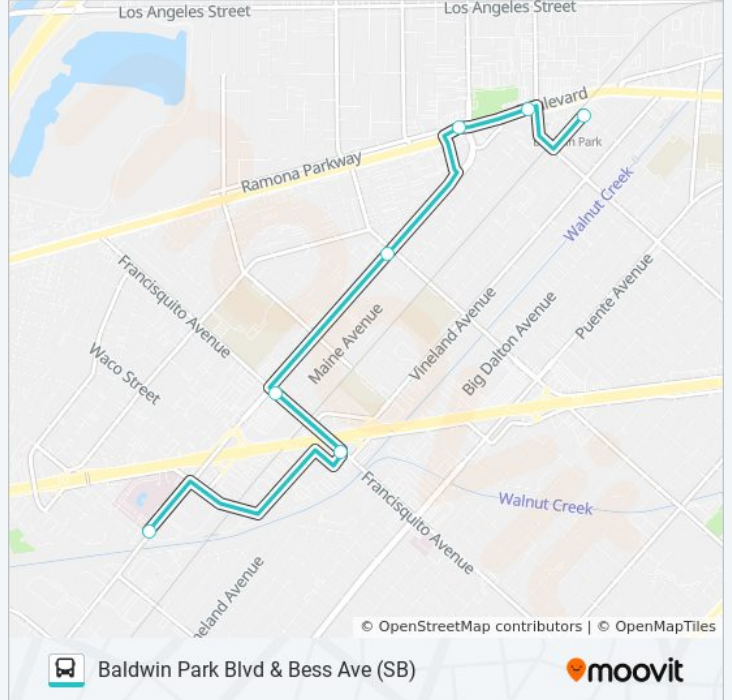

 EXPRESS LINE

Baldwin Park Blvd &amp; Bess Ave (SB)

[Get The App](#)

The EXPRESS LINE bus line (Baldwin Park Blvd & Bess Ave (SB)) has 2 routes. For regular weekdays, their operation hours are:

(1) Baldwin Park Blvd & Bess Ave (SB): 6:20 AM - 7:41 PM (2) Metrolink: 6:38 AM - 8:07 PM

Use the Moovit App to find the closest EXPRESS LINE bus station near you and find out when is the next EXPRESS LINE bus arriving.

**Direction: Baldwin Park Blvd & Bess Ave (SB)**

7 stops

[VIEW LINE SCHEDULE](#)

Metrolink

Ramona Blvd &amp; Maine Ave (WB)

Ramona Blvd &amp; Baldwin Park Blvd

Baldwin Park Blvd &amp; Merced Ave (SB)

Francisquito Ave and Baldwin Park Blvd E

Francisquito Ave &amp; Vineland Ave

Baldwin Park Blvd &amp; Bess Ave (SB)

**EXPRESS LINE bus Info****Direction:** Baldwin Park Blvd & Bess Ave (SB)**Stops:** 7**Trip Duration:** 11 min**Line Summary:**

**Direction: Metrolink**

7 stops

[VIEW LINE SCHEDULE](#)

- Dalewood St (Kaiser Parking Entrance Eb)
- Vineland Ave & Francisquito Ave
- Francisquito Ave & Maine Ave (NB)
- Baldwin Park Blvd and Merced Ave N
- Ramona Blvd & Baldwin Park Blvd (Morgan Park)
- Ramona Blvd & Maine Ave (EB)
- Metrolink