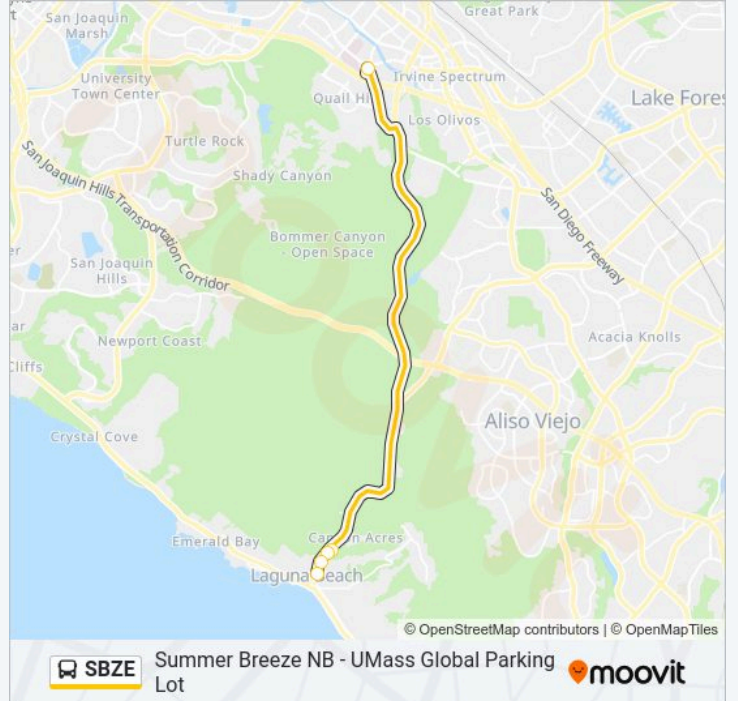

(1) Summer Breeze NB - UMass Global Parking Lot: 10:00 AM-11:30 PM (2) Summer Breeze SB: Downtown Laguna Beach: 10:00 AM-11:00 PM

Use the Moovit App to find the closest SBZE bus station near you and find out when is the next SBZE bus arriving.

Direction: Summer Breeze NB - UMass Global Parking Lot

5 stops

[VIEW LINE SCHEDULE](#)

Laguna Beach Bus Station - Far Platform

Laguna Canyon-Festival of the Arts

Laguna Canyon-Frontage

Sawdust Art Festival

Umass Global Parking Lot

SBZE bus Time Schedule

Summer Breeze NB - UMass Global Parking Lot

Route Timetable:

Monday	Not Operational
Tuesday	10:00 AM-11:30 PM
Wednesday	10:00 AM-11:30 PM
Thursday	Not Operational
Friday	4:00 PM-11:30 PM
Saturday	10:00 AM-11:30 PM
Sunday	10:00 AM-11:30 PM

SBZE bus Info**Direction:** Summer Breeze NB - UMass Global Parking Lot**Stops:** 5**Trip Duration:** 18 min**Line Summary:**

Direction: Summer Breeze SB: Downtown Laguna Beach

3 stops

[VIEW LINE SCHEDULE](#)