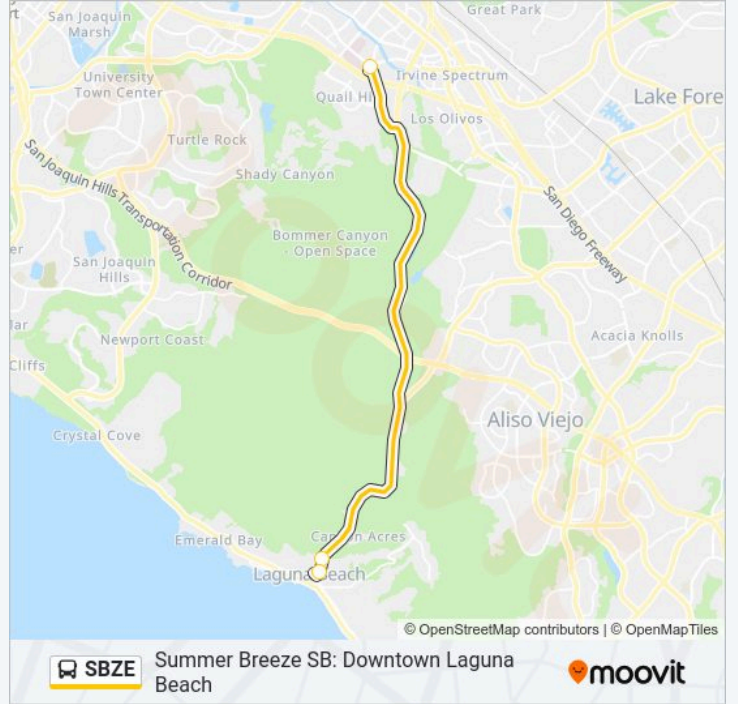

SBZE bus time schedules and route maps are available in an offline PDF at moovitapp.com. Use the Moovit App to see live bus times, train schedule or subway schedule, and step-by-step directions for all public transit in Los Angeles.

© 2024 Moovit - All Rights Reserved