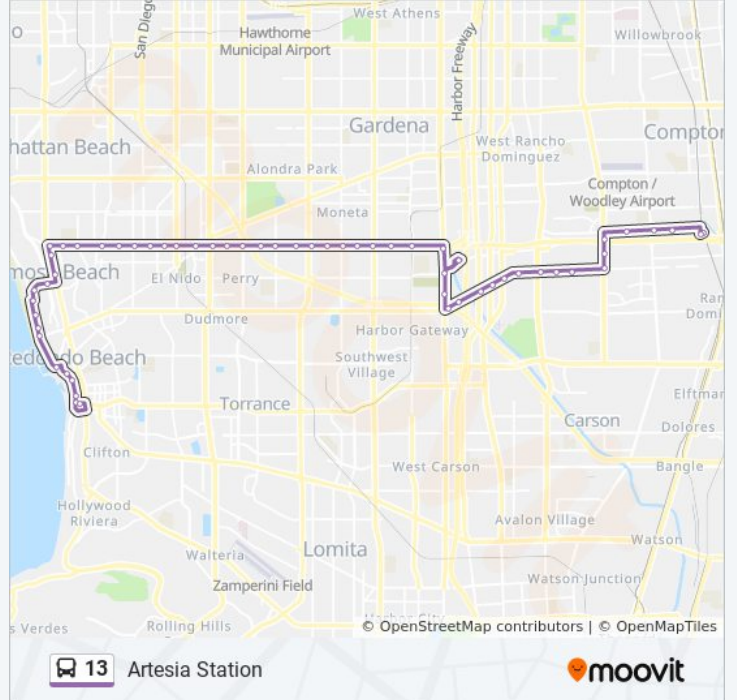

190th St + Vermont Av

777 W 190th St

Victoria St & 190th St at Figueroa St

Victoria St at Broadway

Victoria / Main

Victoria St at Wall St

Victoria / Avalon

Victoria / Rainsbury

Victoria St at Tamcliff Av

Central / Victoria

Central / Mahalo

Central Av at Artesia Bl

Walnut St at Anderson Av

Walnut St at Wilmington Av

401 W. Walnut St

Artesia Station (Bay 1)

Direction: Redondo Beach Pier

59 stops

[VIEW LINE SCHEDULE](#)

Artesia Station (Bay 1)

Walnut St at Acacia Av

401 W. Walnut St

Walnut St at Wilmington Av

Walnut St at Anderson Av

Victoria / Main

Victoria / Broadway

Victoria St & 190th St at Figueroa St

777 W 190th St

Vermont Av at 190th St

Vermont / 186th

Vermont / 182nd

Harbor Gateway Transit Center (Bay 4)