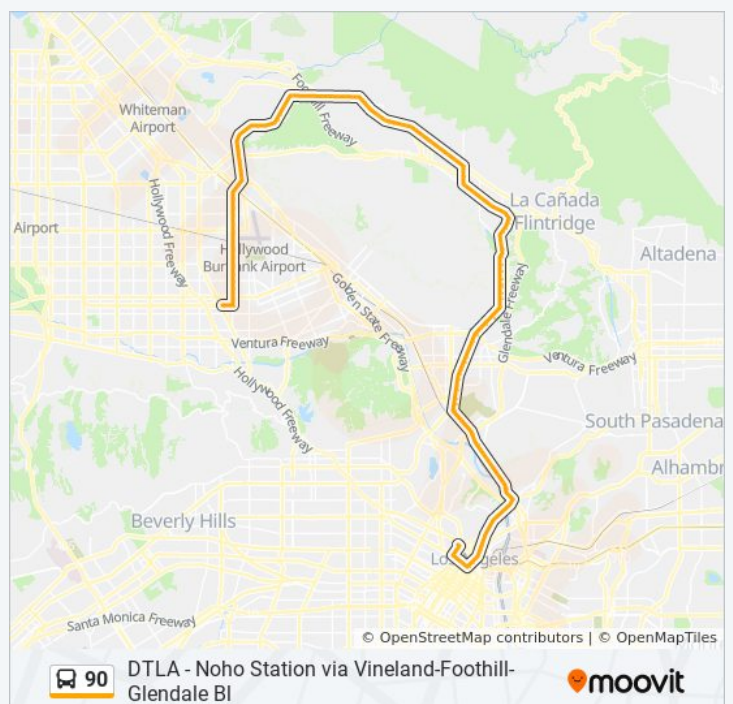

Glendale / Windsor

Glendale at Chevy Chase

Glendale / Palmer

Glendale / Los Feliz

Glendale / San Fernando

Direction: North Hollywood Station

122 stops

[VIEW LINE SCHEDULE](#)

Historic Broadway Layover

Broadway / 2nd

Hill / 1st

Hill / Temple

Hill / Ord

Hill / Alpine

Hill / College

Avenue 26 / Figueroa

Avenue 26 / Idell

San Fernando / Pepper

San Fernando / Loosmore

San Fernando / Arvia

San Fernando / Future

San Fernando / Macon

San Fernando / Division

San Fernando / Verdugo

San Fernando / Hallett

San Fernando / Edward

San Fernando / Glendale Fwy

San Fernando / Fletcher

San Fernando / Treadwell

Glendale / San Fernando

Glendale / Cerritos

Glendale / Los Feliz

90 bus Time Schedule

North Hollywood Station Route Timetable:

Sunday	4:57 AM - 11:42 PM
Monday	4:57 AM - 11:42 PM
Tuesday	4:57 AM - 11:42 PM
Wednesday	4:57 AM - 11:42 PM
Thursday	4:57 AM - 11:42 PM
Friday	4:57 AM - 11:42 PM
Saturday	4:57 AM - 11:42 PM

90 bus Info

Direction: North Hollywood Station

Stops: 122

Trip Duration: 110 min

Line Summary: