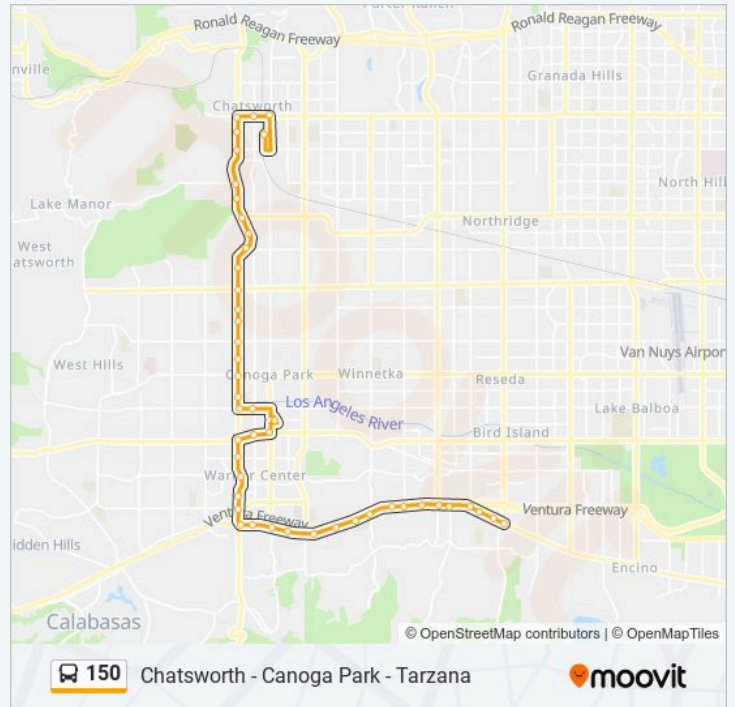

Trip Duration: 42 min
Line Summary:

Topanga Canyon / Gresham

Topanga Canyon / Parthenia

Topanga Canyon / Chase

Topanga Canyon / Roscoe

Topanga Canyon / Strathern

Topanga Canyon / Elkwood

Topanga Canyon / Saticoy

Topanga Canyon / Valerio

Topanga Canyon / Sherman Way

Topanga Canyon / Schoolcraft

Vanowen / Topanga Canyon

Vanowen / Owensmouth

Canoga Station

Victory / Canoga

Victory / Owensmouth

Topanga Canyon / Victory

Topanga Canyon / Erwin

Topanga Canyon / Oxnard

Topanga Canyon / Collins

Topanga Canyon / Burbank

Ventura / Topanga Canyon

Ventura / Calatrana

Ventura / Canoga

Ventura / Alhama

Ventura / Kelvin

Ventura / Chalk Hill

Ventura / Del Moreno

Ventura / Winnetka

Ventura / Oakdale

Ventura / Corbin

Ventura / Shirley

Ventura / Tampa