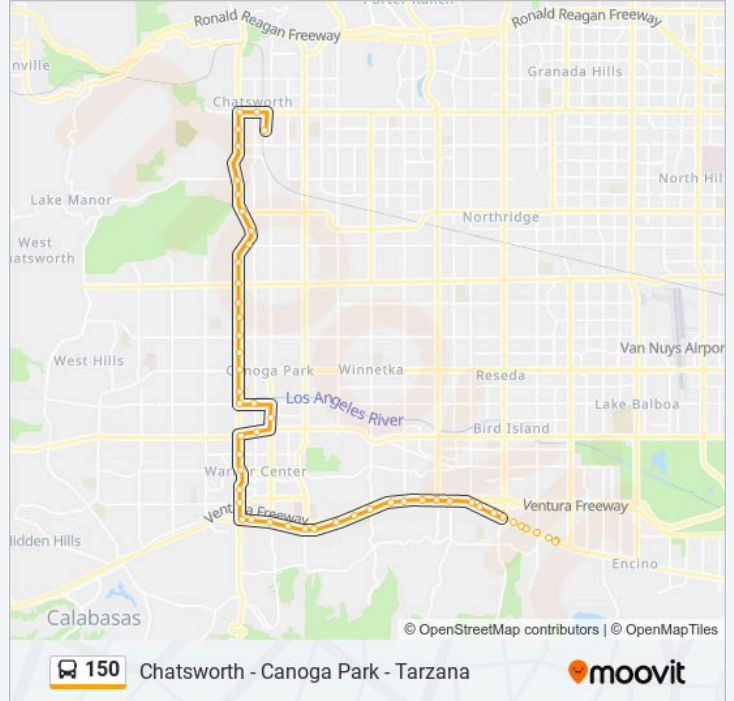

Ventura / Topanga Canyon

Topanga Canyon / Burbank

Topanga Canyon / Marylee

Topanga Canyon / Oxnard

Topanga Canyon / Erwin

Victory / Topanga Canyon

Victory / Owensmouth

Canoga Station

Topanga Canyon / Roscoe

Topanga Canyon / Chase

Topanga Canyon / Parthenia

Topanga Canyon / Gresham

Topanga Canyon / Nordhoff

Topanga Canyon / Prairie

Topanga Canyon / Plummer

Topanga Canyon / Lassen

Topanga Canyon / Dupont

Devonshire / Topanga Canyon

Devonshire / Owensmouth

Chatsworth Station

Direction: Encino

50 stops

[VIEW LINE SCHEDULE](#)

- Chatsworth Station
- Devonshire / Canoga
- Devonshire / Owensmouth
- Topanga Canyon / Devonshire
- Topanga Canyon / Mayall
- Topanga Canyon / Lassen
- Topanga Canyon / Plummer
- Topanga Canyon / Prairie
- Topanga Canyon / Nordhoff
- Topanga Canyon / Gresham
- Topanga Canyon / Parthenia
- Topanga Canyon / Chase
- Topanga Canyon / Roscoe
- Topanga Canyon / Strathern
- Topanga Canyon / Elkwood
- Topanga Canyon / Saticoy
- Topanga Canyon / Valerio
- Topanga Canyon / Sherman Way
- Topanga Canyon / Schoolcraft
- Vanowen / Topanga Canyon
- Vanowen / Owensmouth
- Canoga Station
- Victory / Canoga
- Victory / Owensmouth
- Topanga Canyon / Victory
- Topanga Canyon / Erwin
- Topanga Canyon / Oxnard
- Topanga Canyon / Collins
- Topanga Canyon / Burbank
- Ventura / Topanga Canyon

Ventura / Vanalden

Ventura / Wilbur

Ventura / Crebs

Ventura / Amigo

Ventura / Reseda

Ventura / Avenida Hacienda

Ventura / Avenida Oriente

Ventura / Nestle