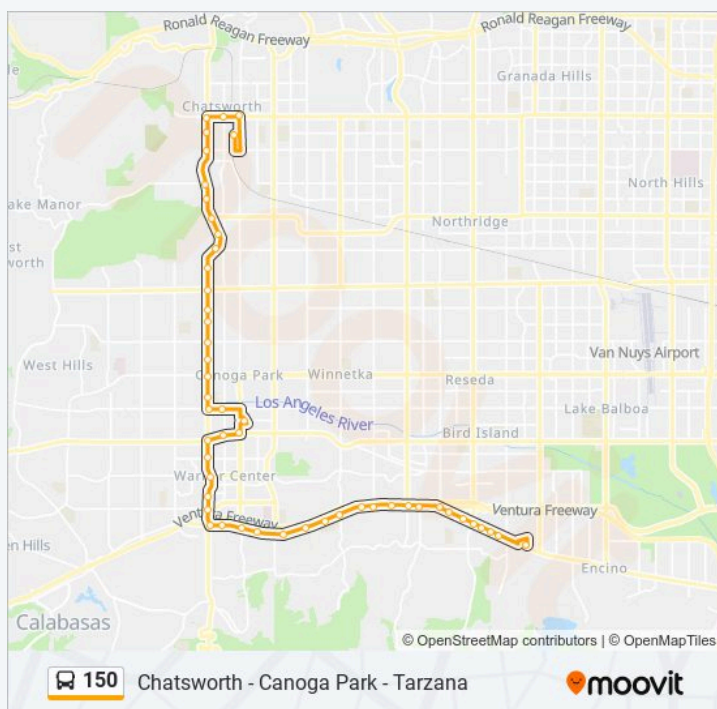

Topanga Canyon / Dupont

Devonshire / Topanga Canyon

Devonshire / Owensmouth

Chatsworth Station

Direction: Encino

50 stops

[VIEW LINE SCHEDULE](#)

- Chatsworth Station
- Devonshire / Canoga
- Devonshire / Owensmouth
- Topanga Canyon / Devonshire
- Topanga Canyon / Mayall
- Topanga Canyon / Lassen
- Topanga Canyon / Plummer
- Topanga Canyon / Prairie
- Topanga Canyon / Nordhoff
- Topanga Canyon / Gresham
- Topanga Canyon / Parthenia
- Topanga Canyon / Chase
- Topanga Canyon / Roscoe
- Topanga Canyon / Strathern
- Topanga Canyon / Elkwood
- Topanga Canyon / Saticoy
- Topanga Canyon / Valerio
- Topanga Canyon / Sherman Way
- Topanga Canyon / Schoolcraft
- Vanowen / Topanga Canyon
- Vanowen / Owensmouth
- Canoga Station
- Victory / Canoga
- Victory / Owensmouth
- Topanga Canyon / Victory
- Topanga Canyon / Erwin
- Topanga Canyon / Oxnard
- Topanga Canyon / Collins
- Topanga Canyon / Burbank
- Ventura / Topanga Canyon

Encino Route Timetable:

Sunday	5:20 AM - 8:25 PM
Monday	4:37 AM - 8:22 PM
Tuesday	4:37 AM - 8:22 PM
Wednesday	4:37 AM - 8:22 PM
Thursday	4:37 AM - 8:22 PM
Friday	4:37 AM - 8:22 PM
Saturday	5:20 AM - 8:25 PM

150 bus Info

Direction: Encino

Stops: 50

Trip Duration: 61 min

Line Summary:

Ventura / Calatrana

Ventura / Canoga

Ventura / Alhama

Ventura / Vanalden

Ventura / Wilbur

Ventura / Crebs

Ventura / Amigo

Ventura / Reseda

Ventura / Avenida Hacienda

Ventura / Avenida Oriente

Ventura / Nestle