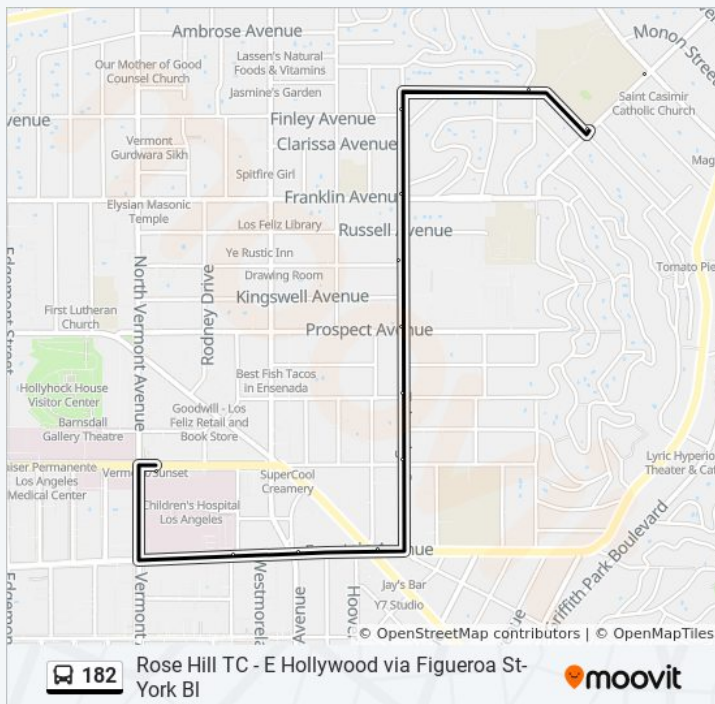

Lincoln Park / Pomona

Lincoln Park / Altura

Broadway / Thomas

Broadway / Eastlake

Griffin / Broadway

Griffin / Avenue 26

Griffin / Avenue 28

Griffin / Avenue 31

Figueroa / Avenue 45

Figueroa / Woodside

Figueroa / Sycamore Grove Park

Figueroa / Avenue 49

Figueroa / Avenue 50

Figueroa / Avenue 52

Figueroa / Avenue 54

Figueroa / Avenue 56

Figueroa / Avenue 57

Figueroa / Avenue 59

Figueroa / Avenue 60

Figueroa / Arroyo Glen

York / Figueroa

York / Branch

York / Aldama

182 bus Info

Direction: Vermont / Sunset Station

Stops: 76

Trip Duration: 70 min

Line Summary:

York / Avenue 57

York / Avenue 56

York / Avenue 54

York / Avenue 52