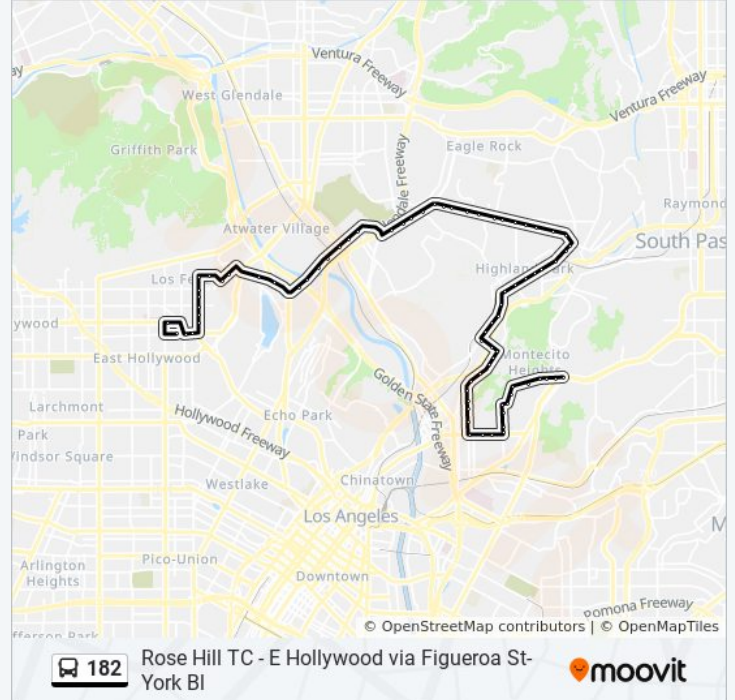

York / Avenue 52

York / Avenue 54

York / Avenue 56

York / Avenue 57

York / Aldama

York / Branch

Figueroa / York

Figueroa / Piedmont

Figueroa / Avenue 60

Figueroa / Avenue 59

Figueroa / Avenue 57

Figueroa / Avenue 56

Figueroa / Avenue 54

Figueroa / Avenue 52

Figueroa / Avenue 50

Figueroa / Sycamore

Figueroa / Sycamore Grove Park

Figueroa / Woodside

Figueroa / Avenue 45

Avenue 43 / Figueroa

Avenue 43 / Mosher

Griffin / Avenue 43

Griffin / Avenue 41
Griffin / Avenue 39
3621 Griffin
Griffin / Avenue 35
Griffin / Avenue 33
Griffin / Avenue 31
Griffin / Avenue 28
Griffin / Avenue 26
Broadway / Griffin
Broadway / Eastlake
Broadway / Thomas
Lincoln Park / Broadway
Lincoln Park / Altura
Lincoln Park / Pomona
Lincoln Park / Flora
Sierra / Flora
Sierra / Gillig
Sierra / Mercury
Mercury / Reynolds
Mercury / Sardonyx
Mercury / Galena
Mercury / Huntington
Huntington / Monterey

Direction: Vermont / Sunset Station

Stops: 76

Trip Duration: 70 min

Line Summary:

York / Avenue 57

York / Avenue 56

York / Avenue 54

York / Avenue 52