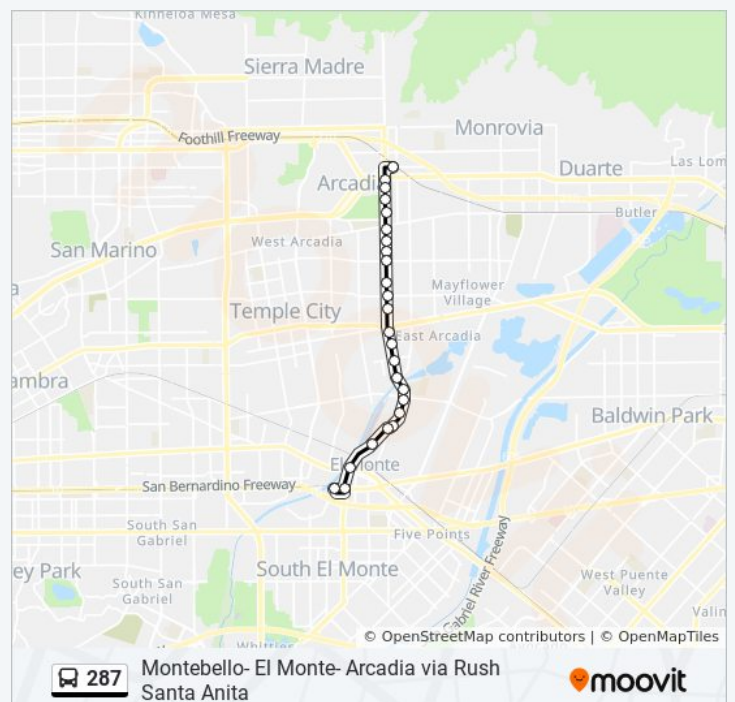

Santa Anita / Duarte

Santa Anita / LA Sierra

Santa Anita / Naomi

Santa Anita / Camino Real

Santa Anita / Wistaria

Santa Anita / Longden

Santa Anita / Palm

Santa Anita / Live Oak

Santa Anita / Bryant

Santa Anita / Valley

**287 bus Time Schedule**

El Monte Station Route Timetable:

Sunday	6:27 AM - 10:27 PM
Monday	8:46 PM - 10:38 PM
Tuesday	8:46 PM - 10:38 PM
Wednesday	8:46 PM - 10:38 PM
Thursday	8:46 PM - 10:38 PM
Friday	8:46 PM - 10:38 PM
Saturday	6:27 AM - 10:27 PM

**287 bus Info**

**Direction:** El Monte Station

**Stops:** 25

**Trip Duration:** 21 min

**Line Summary:**

Santa Anita / Ramona

El Monte Station - Lower Level

**Direction: The Shops at Montebello**

63 stops

[VIEW LINE SCHEDULE](#)

Arcadia Station (A-Line)

Santa Anita / Huntington

Santa Anita / Bonita

Santa Anita / Diamond

Santa Anita / Genoa

Santa Anita / Duarte