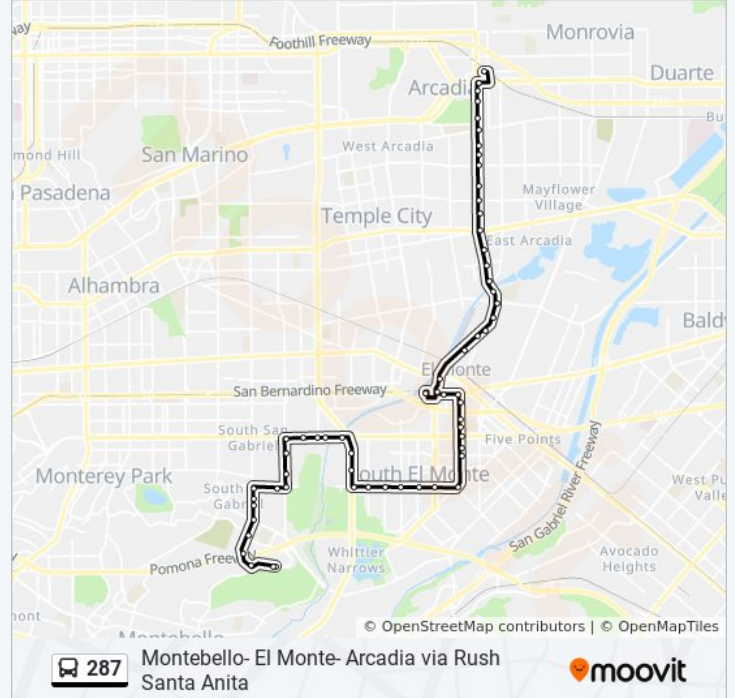

Santa Anita / West Hondo

Santa Anita / Freer

Santa Anita / Daines

Santa Anita / Live Oak

Santa Anita / Palm

Santa Anita / Longden

Santa Anita / Wistaria

Santa Anita / Camino Real

Santa Anita / Naomi

Santa Anita / Linda Rae

Santa Anita / Duarte

Santa Anita / Genoa

Santa Anita / Diamond

Santa Anita / Bonita

Huntington / Santa Anita

Arcadia Station (A-Line)

**Direction: El Monte Station**

25 stops

[VIEW LINE SCHEDULE](#)

Arcadia Station (A-Line)

Santa Anita / Huntington

Santa Anita / Bonita

Santa Anita / Diamond

Santa Anita / Genoa

Santa Anita / Duarte

Santa Anita / LA Sierra

Santa Anita / Naomi

Santa Anita / Camino Real

Santa Anita / Wistaria

Santa Anita / Longden

Santa Anita / Palm

Santa Anita / Live Oak