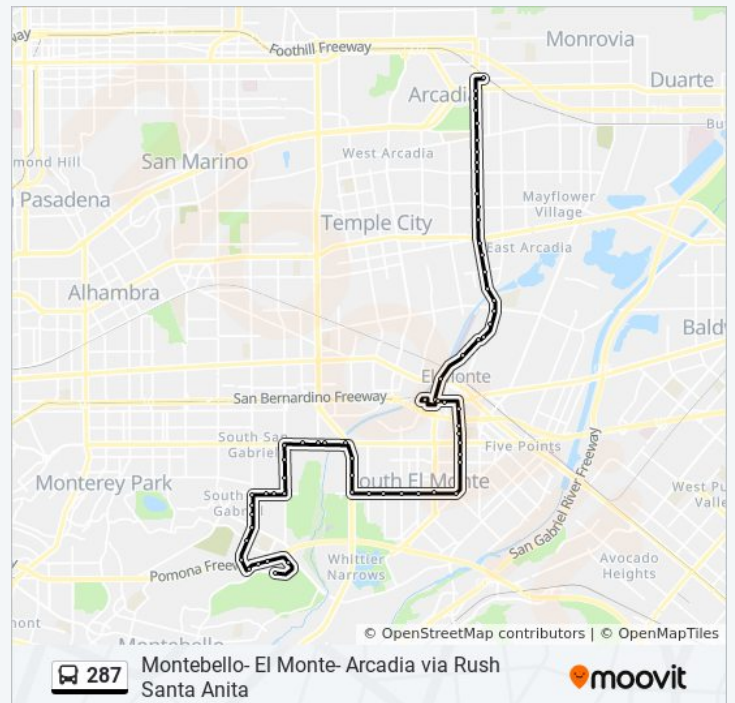

Santa Anita / LA Sierra

Santa Anita / Naomi

Santa Anita / Camino Real

Santa Anita / Wistaria

Santa Anita / Longden

Santa Anita / Palm

Santa Anita / Live Oak

Santa Anita / Daines

Santa Anita / Freer

Santa Anita / West Hondo

4900 Santa Anita

Santa Anita / Lower Azusa

Santa Anita / Mulhall

Santa Anita / Mcgirk

Santa Anita / Tyler

Santa Anita / Bryant

Santa Anita / Valley

Santa Anita / Ramona

El Monte Station - Lower Level

Ramona / Santa Anita

Ramona / Lexington

**287 bus Time Schedule**

The Shops at Montebello Route Timetable:

Sunday	Not Operational
Monday	4:31 AM - 7:45 PM
Tuesday	4:31 AM - 7:45 PM
Wednesday	4:31 AM - 7:45 PM
Thursday	4:31 AM - 7:45 PM
Friday	4:31 AM - 7:45 PM
Saturday	Not Operational

**287 bus Info**

**Direction:** The Shops at Montebello

**Stops:** 63

**Trip Duration:** 61 min

**Line Summary:**

Tyler Avenue & Amador Street

Tyler / Mildred

Tyler / Bodger