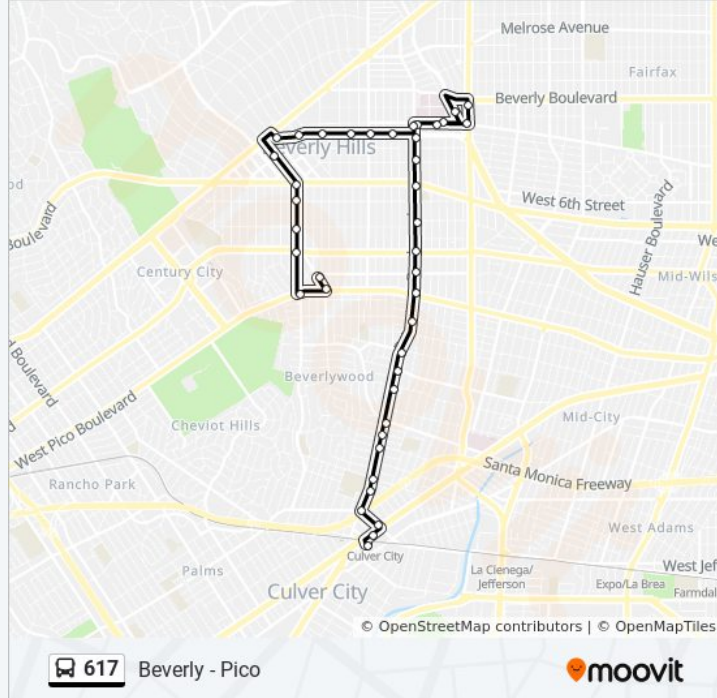

617 bus Info

Direction: Beverly - Pico

Stops: 41

Trip Duration: 45 min

Line Summary:

San Vicente / Gracie Allen

La Cienega / Beverly

3rd / LA Cienega

Beverly / Brighton

Beverly / Wilshire

Beverly / Charleville

Beverly / Gregory

Beverwil / Olympic

Pico / Beverwil

Beverly / Pico

Beverly / Pico

Direction: Culver City Station

38 stops

[VIEW LINE SCHEDULE](#)

Beverly / Pico

Beverly / Olympic

Beverly / Gregory

Beverly / Charleville

Beverly / Dayton

617 bus Info

Direction: Culver City Station

Stops: 38

Trip Duration: 42 min

Line Summary:

Burton / LA Peer

3rd / Robertson

3rd / Willaman