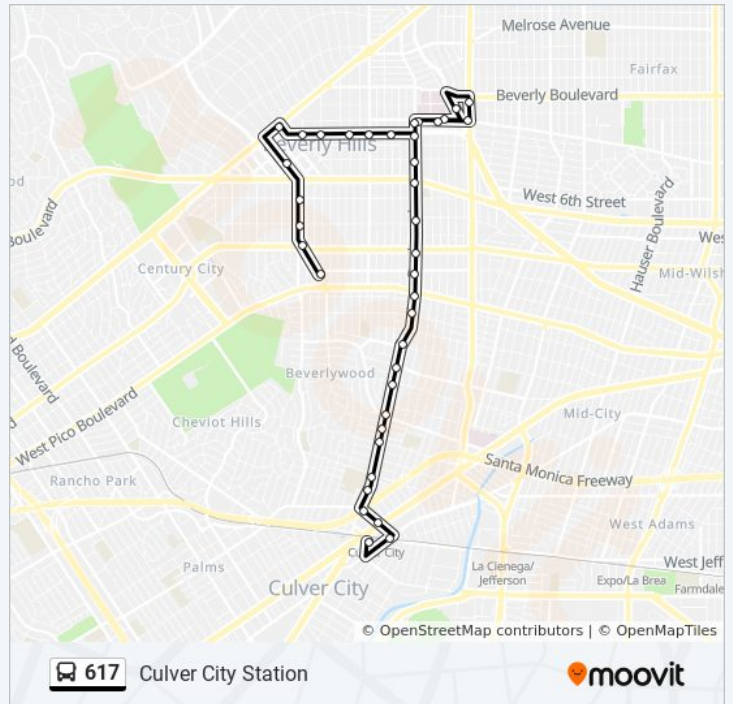

Direction: Culver City Station

38 stops

[VIEW LINE SCHEDULE](#)

Beverly / Pico

Beverly / Olympic

Beverly / Gregory

Beverly / Charleville

Beverly / Dayton

617 bus Info

Direction: Culver City Station

Stops: 38

Trip Duration: 42 min

Line Summary:

Burton / LA Peer

3rd / Robertson

3rd / Willaman

Robertson / Cadillac

Robertson / 24th

Robertson / Beverlywood

Robertson / Cattaraugus

Robertson / Kincardine

National / Robertson

National EB & Venice Ns

Robertson Transit Hub

Robertson / Venice

617 bus time schedules and route maps are available in an offline PDF at moovitapp.com. Use the [Moovit App](#) to see live bus times, train schedule or subway schedule, and step-by-step directions for all public transit in Los Angeles.