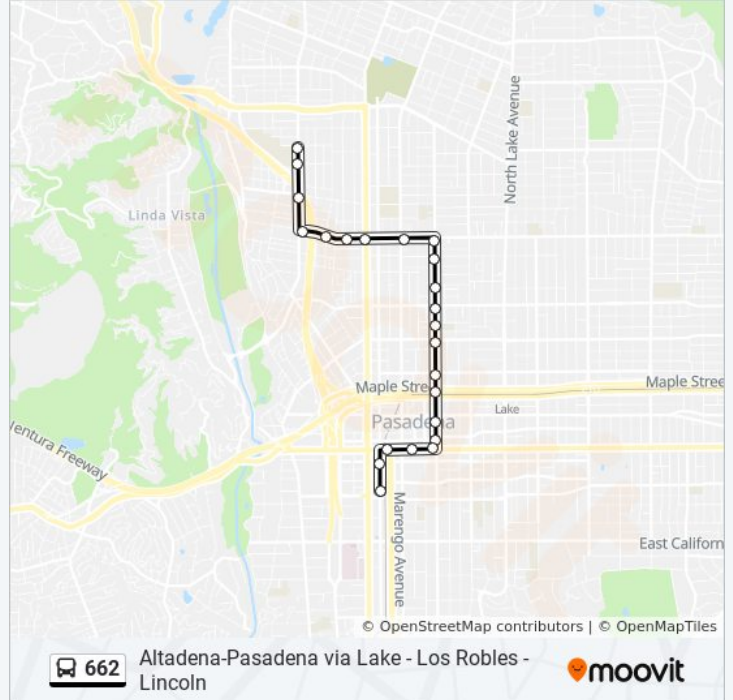

Altadena-Pasadena Shuttle

Get The App

The 662 bus line (Altadena-Pasadena Shuttle) has 3 routes. For regular weekdays, their operation hours are:
 (1) Del Mar Station: 3:38 PM(2) NB Lake - SB Lincoln via Del Mar Station: 12:00 AM - 11:00 PM(3) NB Lincoln - SB Lake via Del Mar Station: 12:01 AM - 11:01 PM

Use the Moovit App to find the closest 662 bus station near you and find out when is the next 662 bus arriving.

Direction: Del Mar Station
 23 stops
[VIEW LINE SCHEDULE](#)

662 bus Time Schedule
 Del Mar Station Route Timetable:

Sunday	Not Operational
Monday	3:38 PM
Tuesday	3:38 PM
Wednesday	3:38 PM
Thursday	Not Operational
Friday	Not Operational
Saturday	Not Operational

- Lincoln / Wyoming
- Lincoln / Idaho
- Lincoln / Howard
- Washington / Lincoln
- Washington / Glen
- Washington / Navarro
- Washington / Fair Oaks
- Washington / Marengo
- Los Robles / Washington
- Los Robles / Claremont
- Los Robles / Jackson
- Los Robles / Mountain
- Los Robles / Buckeye
- Los Robles / Orange Grove
- Los Robles / Villa
- Los Robles / Maple
- Los Robles / Walnut
- Los Robles / Union
- Colorado / Los Robles
- Colorado / Garfield
- Colorado / Arroyo Pkwy

662 bus Info
Direction: Del Mar Station
Stops: 23
Trip Duration: 24 min
Line Summary:

Raymond / Green

Raymond / Del Mar

**Direction: NB Lake - SB Lincoln via Del Mar Station
Station**

70 stops

[VIEW LINE SCHEDULE](#)