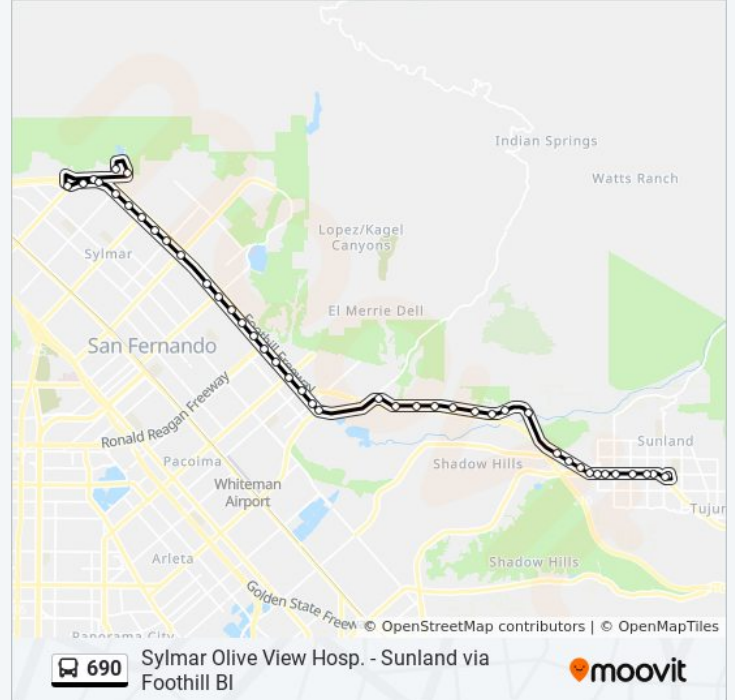

**690 bus Info**

**Direction:** Olive View Medical Center

**Stops:** 44

**Trip Duration:** 35 min

**Line Summary:**

Foothill / Terra Bella

Foothill / Pierce

Foothill / Van Nuys

Foothill / Sayre

Foothill / Astoria

Foothill / Polk

Foothill / Tyler

Foothill / Bledsoe

Foothill / Cobalt

Foothill / Dronfield

Foothill / Roxford

Olive View UCC

Reagan / Eisenhower

Olive View Medical Center

**Direction: Sunland**

39 stops

[VIEW LINE SCHEDULE](#)

Olive View Medical Center

Olive View UCC