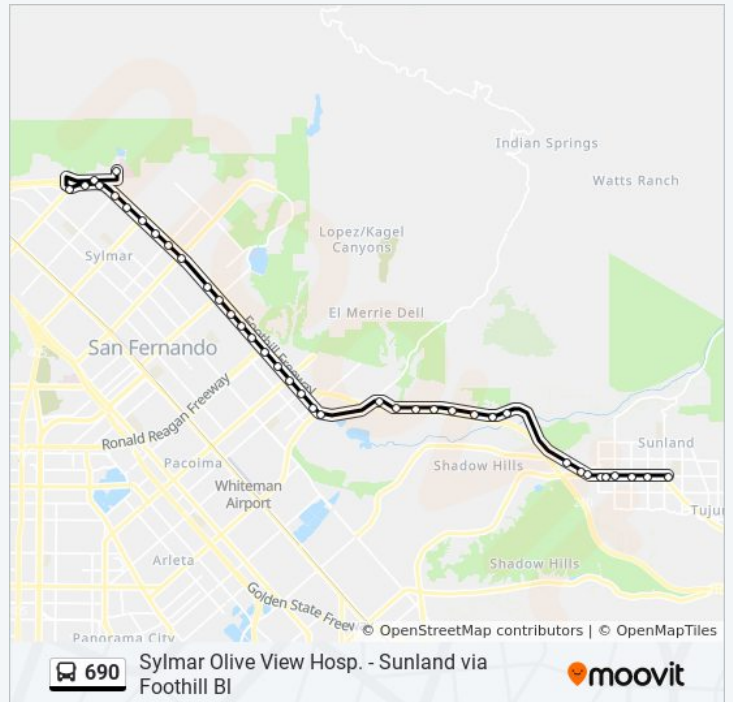

**690 bus Info**

**Direction:** Olive View Medical Center

**Stops:** 44

**Trip Duration:** 35 min

**Line Summary:**

Foothill / Terra Bella

Foothill / Pierce

Foothill / Van Nuys

Olive View UCC

Reagan / Eisenhower

Olive View Medical Center

**Direction: Sunland**

39 stops

[VIEW LINE SCHEDULE](#)

Olive View Medical Center

Olive View UCC

Foothill / Polk  
 Foothill / Astoria  
 Foothill / Sayre  
 Foothill / Hubbard  
 Foothill / Harding  
 Foothill / Maclay  
 Foothill / Home Depot  
 Foothill / Arroyo  
 Foothill / Vaughn  
 Foothill / Paxton  
 Foothill / Filmore  
 Foothill / Van Nuys  
 Foothill / Pierce  
 Foothill / Terra Bella  
 Foothill / Osborne  
 Foothill / Osborne  
 Foothill / Clybourn  
 Foothill / Orcas  
 Foothill / Brainard  
 Foothill / Christy  
 Foothill / Wheatland  
 Foothill / Esko  
 Foothill / Foothill Pl  
 Foothill / Hillrose  
 Foothill / Fenwick  
 Foothill / Sunland  
 Foothill / Sherman Grove  
 Foothill / Floralita  
 Foothill / Oro Vista  
 Foothill / Mcvine  
 Foothill / Woodward  
 Summitrose / Tinker

**690 bus Info**

**Direction:** Sunland

**Stops:** 39

**Trip Duration:** 37 min

**Line Summary:**

690 bus time schedules and route maps are available in an offline PDF at moovitapp.com. Use the [Moovit App](#) to see live bus times, train schedule or subway schedule, and step-by-step directions for all public transit in Los Angeles.