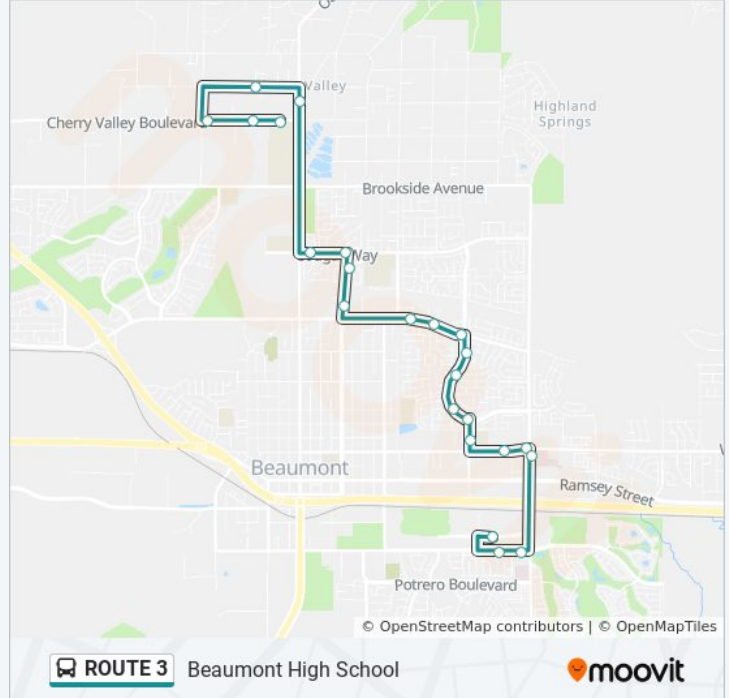

Direction: Beaumont High School

23 stops

[VIEW LINE SCHEDULE](#)

Walmart

1st Street and Emory Avenue

1st Street and Highland Springs Avenue

San Gorgonio Memorial Hospital

8th Street and Highland Springs Avenue

ROUTE 3 bus Info**Direction:** Beaumont High School**Stops:** 23**Trip Duration:** 40 min**Line Summary:**

Beaumont Avenue and Vineland Street (Cherry Valley Market)

Vineland Street and Ralph Road

Cherry Valley Blvd and Nancy St

Cherry Valley Boulevard @ Cherry Tree Shoppe

Cherry Valley Boulevard and Beaumont Avenue (Beaumont High School)

Direction: Walmart

18 stops

[VIEW LINE SCHEDULE](#)

Cherry Valley Boulevard and Beaumont Avenue (Beaumont High School)

Cherry Avenue and Oak Valley Parkway (Country Highlands)

Oak Valley Parkway and Cherry Avenue

Oak Valley Parkway and Edeleweiss Drive (Eastbound)

Starlight Avenue and Oak Valley Parkway (Southbound)

Starlight Avenue and Snapdragon Way