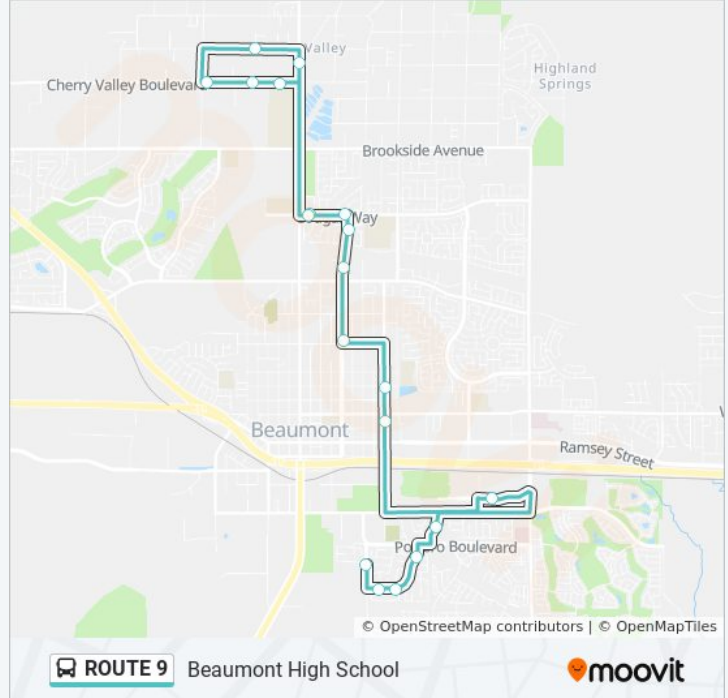

Cherry Valley Boulevard and Beaumont Avenue (Beaumont High School)

Palm and Oak Valley Parkway

Pennsylvania Avenue and 10th Street (Southbound)

Pennsylvania Avenue and 8th Street

ROUTE 9 bus Time Schedule

Beaumont Avenue and Cougar Way Route

Timetable:

Sunday	Not Operational
Monday	6:45 AM
Tuesday	6:45 AM
Wednesday	6:45 AM
Thursday	6:45 AM
Friday	6:45 AM
Saturday	Not Operational

ROUTE 9 bus Info**Direction:** Beaumont Avenue and Cougar Way**Stops:** 18**Trip Duration:** 45 min**Line Summary:**

Cherry Valley Boulevard @ Cherry Tree Shoppe

Cherry Valley Boulevard and Beaumont Avenue
(Beaumont High School)

Cougar Way and Beaumont Avenue

Direction: Seneca Springs

15 stops

[VIEW LINE SCHEDULE](#)

Cougar Way and Beaumont Avenue

Palm Avenue and Winter Pine Street

Palm Avenue and Cedar View Drive

Palm Avenue and Birchwood Avenue
(Southbound)

Pennsylvania Avenue and 10th Street
(Southbound)

Pennsylvania Avenue and 8th Street

Manzanita Parkway and Brownie Way