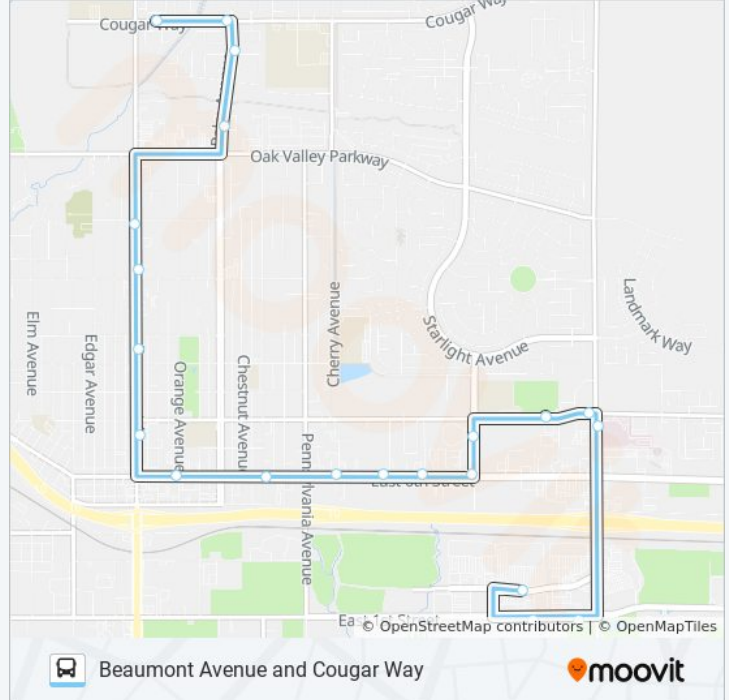

Beaumont Ave and 7th St (Chamber of Commerce) - NB

Beaumont Avenue and 10th Street (Northbound)

Beaumont Avenue and 12th Street (Northbound)

Beaumont Ave and 13th Street (Northbound)

Palm Avenue and Birchwood Drive (Northbound)

ROUTE 3/4 bus Info

Direction: Beaumont Avenue and Cougar Way

Stops: 21

Trip Duration: 30 min

Line Summary:

Cougar Way and Palm Avenue (Westbound)

Cougar Way and Beaumont Avenue (Orchard Park Apartments)

Direction: Walmart

24 stops

[VIEW LINE SCHEDULE](#)

Cougar Way and Beaumont Avenue (Orchard Park Apartments)

Beaumont Avenue and Vineland Street (Cherry Valley Market)

Vineland Street and Ralph Road

Cherry Valley Blvd and Nancy St

Cherry Valley Boulevard @ Cherry Tree Shoppe

Cherry Valley Boulevard and Beaumont Avenue (Beaumont High School)

Brookside Avenue and Beaumont Avenue (Sports Park)

Brookside Avenue and Lemon Avenue

Brookside Avenue and Noble Street