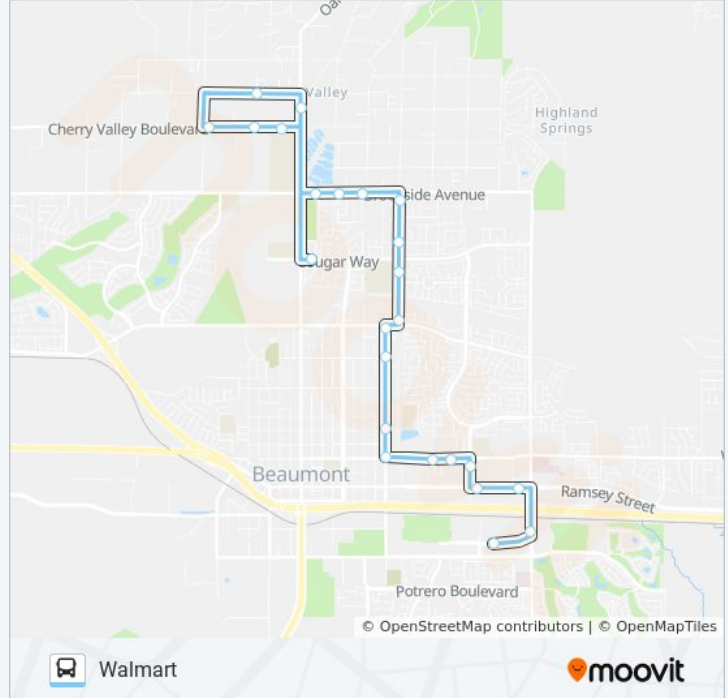

Beaumont Ave and 7th St (Chamber of Commerce) - NB

Beaumont Avenue and 10th Street (Northbound)

Beaumont Avenue and 12th Street (Northbound)

Beaumont Ave and 13th Street (Northbound)

Palm Avenue and Birchwood Drive (Northbound)

24 stops

[VIEW LINE SCHEDULE](#)

Cougar Way and Beaumont Avenue (Orchard Park Apartments)

Beaumont Avenue and Vineland Street (Cherry Valley Market)

Vineland Street and Ralph Road

Cherry Valley Blvd and Nancy St

ROUTE 3/4 bus Info

Direction: Walmart

Stops: 24

Trip Duration: 30 min

Line Summary:

Pennsylvania Avenue and 10th Street
(Southbound)

Pennsylvania Avenue and 8th Street

8th Street and Palo Alto Avenue

8th Street and Xenia Avenue

Xenia Avenue @ Noble Creek Apartments

6th Street and Xenia Avenue (Swapmeet)

6th Street @ Food4less (Eastbound)

Highland Springs and 2nd Street (Game Stop)

Walmart

ROUTE 3/4 bus time schedules and route maps are available in an offline PDF at moovitapp.com. Use the [Moovit App](#) to see live bus times, train schedule or subway schedule, and step-by-step directions for all public transit in Los Angeles.