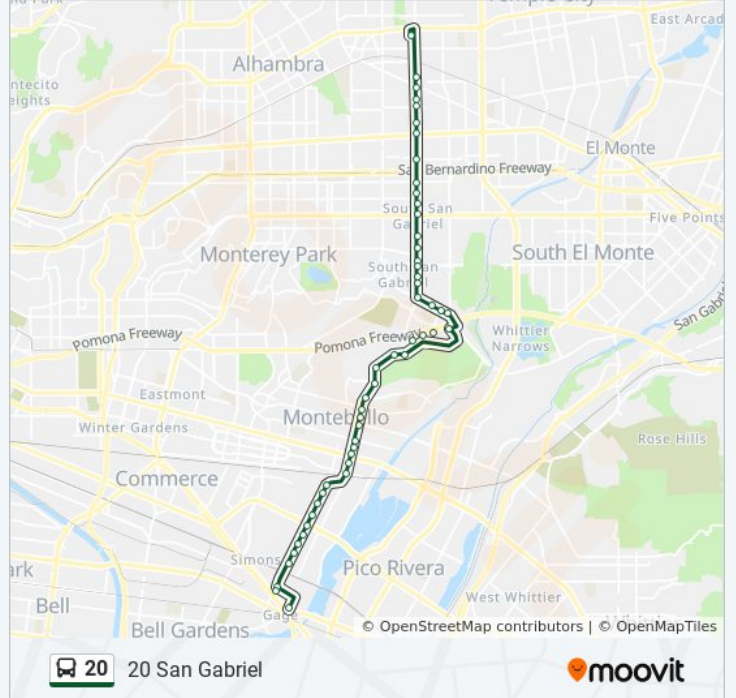

20 San Gabriel

[Get The App](#)

The 20 bus line 20 San Gabriel has one route. For regular weekdays, their operation hours are:

(1) 20 San Gabriel: 5:30 AM - 8:49 PM

Use the Moovit App to find the closest 20 bus station near you and find out when is the next 20 bus arriving.

Direction: 20 San Gabriel

51 stops

[VIEW LINE SCHEDULE](#)

- Telegraph/Gage
- Greenwood/Telegraph
- Greenwood/Union
- Greenwood/Elm
- Greenwood/Oakwood
- Greenwood/Date
- Greenwood/Frankel
- Greenwood/Washington
- Greenwood /School
- Greenwood/Beach
- Greenwood/Carmelita
- Greenwood/Mines
- Montebello/Olympic
- Montebello/Los Angeles
- Montebello/Whittier
- Montebello/Cleveland
- Montebello/Madison
- Montebello Mart
- Montebello/Victoria
- Montebello/Lincoln
- Montebello/La Merced
- Montebello/Jefferson

20 bus Info

Direction: 20 San Gabriel

Stops: 51

Trip Duration: 51 min

Line Summary:

- Montebello/Liberty
- Montebello/Costco
- Montebello/Town Square
- Town Ctr Dr/Paramount
- Town Center/Kaiser
- The Shops at Moneteblo
- Town Center/ Montebello Blvd
- San Gabriel/Walnut Grove
- San Gabriel/E.Village
- San Gabriel/Delta
- San Gabriel/Hill
- San Gabriel/Celito
- San Gabriel/Sierra Bonita
- San Gabriel/Rush
- San Gabriel/Keim
- San Gabriel/Klingerman
- San Gabriel/Garvalia
- San Gabriel/Garvey North Bound
- San Gabriel/Whitmore
- San Gabriel/Dorothy
- San Gabriel/Hellman
- San Gabriel/Marshall
- San Gabriel/Valley
- San Gabriel/Scott
- San Gabriel/Chestnut
- San Gabriel/Central
- San Gabriel/Mission
- San Gabriel/Pearl
- South Pine St / East Live Oak