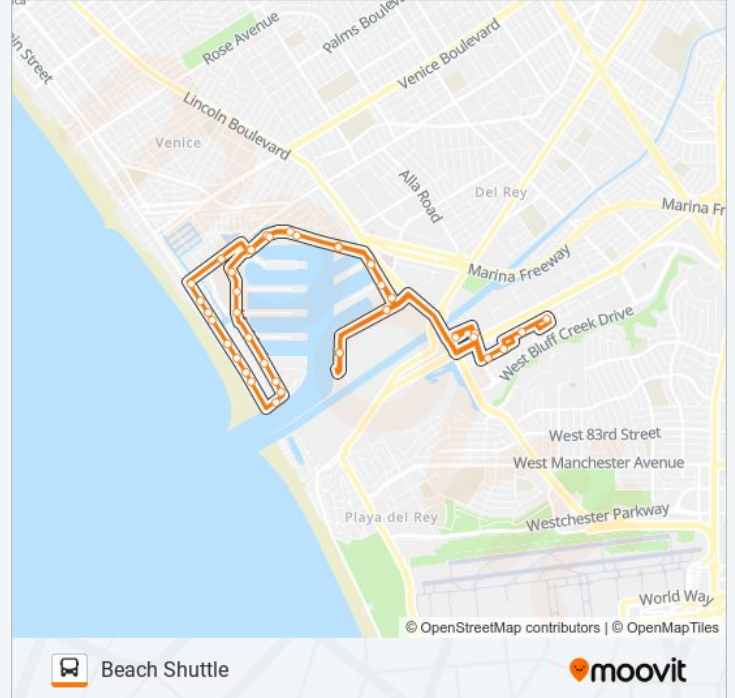

Direction: Beach Shuttle

40 stops

[VIEW LINE SCHEDULE](#)Pacific Promenade and Sea Walk Drive
(Eastbound)

Pacific Promenade and South Para Way

Runway and Celedon Creek (Eastbound)

Runway Road and Mcconnell (Eastbound)

Playa Vista Drive and Jefferson (Eastside)

Fountain Park

Playa Vista Drive and Jefferson (Westside)

Fiji Way and Admiralty Way

Fiji Wy/Ent to Fisherman's Village

Admiralty Way and Fiji Way (Waterside Shopping
Center)

Washington Boulevard and via Marina

Admiralty Way and Palawan Way (Eastbound)

Admiralty Way and Marina City Drive (Eastbound)

Admiralty Way and via Regatta

Admiralty Way & Calif Yatch Club (Eastbound)

Admiralty Way and Bali Way (Eastbound)

Admiralty Way and Mindanao Way

Fiji Wy/Ent to Fisherman's Village

Pacific Promenade and Sea Walk Drive
(Eastbound)

BEACH SHUTTLE bus time schedules and route maps are available in an offline PDF at moovitapp.com. Use the Moovit App to see live bus times, train schedule or subway schedule, and step-by-step directions for all public transit in Los Angeles.