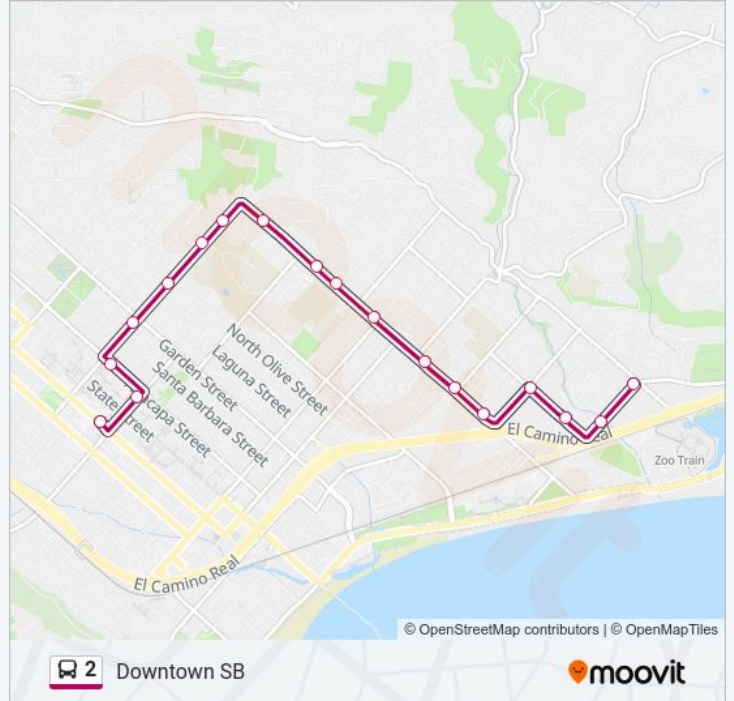

Downtown SB

[Get The App](#)

The 2 bus line (Downtown SB) has 2 routes. For regular weekdays, their operation hours are:

(1) Downtown SB: 5:52 AM - 10:18 PM (2) East Santa Barbara: 5:46 AM - 10:00 PM

Use the Moovit App to find the closest 2 bus station near you and find out when is the next 2 bus arriving.

Direction: Downtown SB

18 stops

[VIEW LINE SCHEDULE](#)

- Punta Gorda & Salinas
- Punta Gorda at Bridge
- Voluntario & Hutash
- Voluntario & Carpinteria
- Milpas & Carpinteria
- Milpas & Mason
- Milpas & Montecito
- Milpas & Haley
- Milpas & Ortega
- Milpas & De LA Guerra
- Milpas & Figueroa
- Anapamu & Nopal
- Anapamu & Alta Vista
- Anapamu & Olive
- Anapamu & Garden
- Anacapa & Anapamu
- Carrillo & Anacapa
- Transit Center

2 bus Time Schedule

Downtown SB Route Timetable:

Sunday	8:17 AM - 8:03 PM
Monday	5:52 AM - 10:18 PM
Tuesday	5:52 AM - 10:18 PM
Wednesday	5:52 AM - 10:18 PM
Thursday	Not Operational
Friday	8:17 AM - 8:03 PM
Saturday	6:16 AM - 9:45 PM

2 bus Info

Direction: Downtown SB

Stops: 18

Trip Duration: 33 min

Line Summary:

Direction: East Santa Barbara

16 stops

[VIEW LINE SCHEDULE](#)