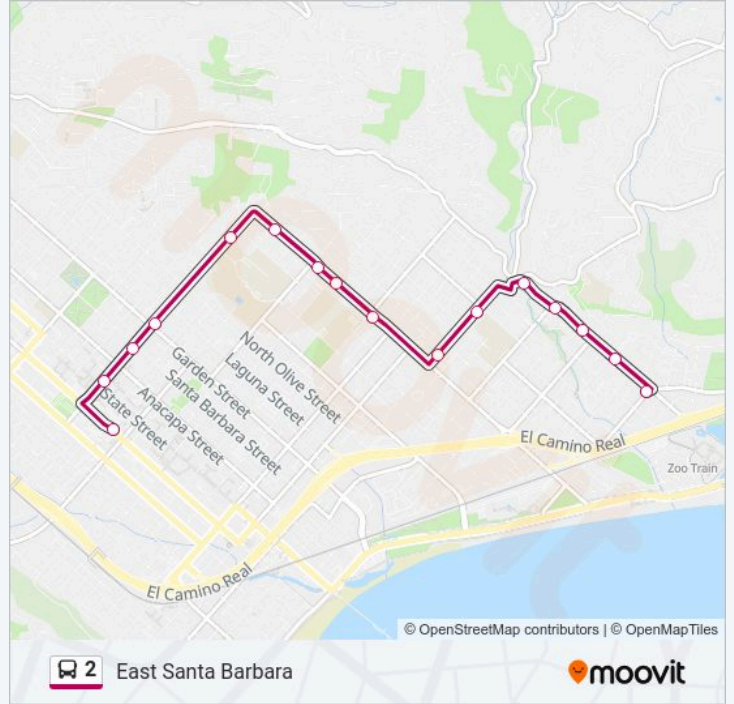

Downtown SB

[Get The App](#)

The 2 bus line (Downtown SB) has 2 routes. For regular weekdays, their operation hours are:

(1) Downtown SB: 5:52 AM - 10:18 PM (2) East Santa Barbara: 5:46 AM - 10:00 PM

Use the Moovit App to find the closest 2 bus station near you and find out when is the next 2 bus arriving.

- Transit Center
- Anapamu & State
- Anapamu & Santa Barbara
- Anapamu & Garden
- Anapamu & Nopal
- Milpas & Figueroa
- Milpas & Canon Perdido
- Milpas & De LA Guerra
- Milpas & Cota
- Montecito & Milpas
- Franklin Center
- Salinas & Montecito
- Salinas & Mason
- Salinas & Clifton
- Salinas & Cacique
- Punta Gorda & Salinas

2 bus Time Schedule

East Santa Barbara Route Timetable:

Sunday	7:55 AM - 9:00 PM
Monday	5:46 AM - 10:00 PM
Tuesday	5:46 AM - 10:00 PM
Wednesday	5:46 AM - 10:00 PM
Thursday	Not Operational
Friday	7:55 AM - 9:00 PM
Saturday	6:10 AM - 10:10 PM

2 bus Info

Direction: East Santa Barbara

Stops: 16

Trip Duration: 22 min

Line Summary:

2 bus time schedules and route maps are available in an offline PDF at moovitapp.com. Use the Moovit App to see live bus times, train schedule or subway schedule, and step-by-step directions for all public transit in Los Angeles.