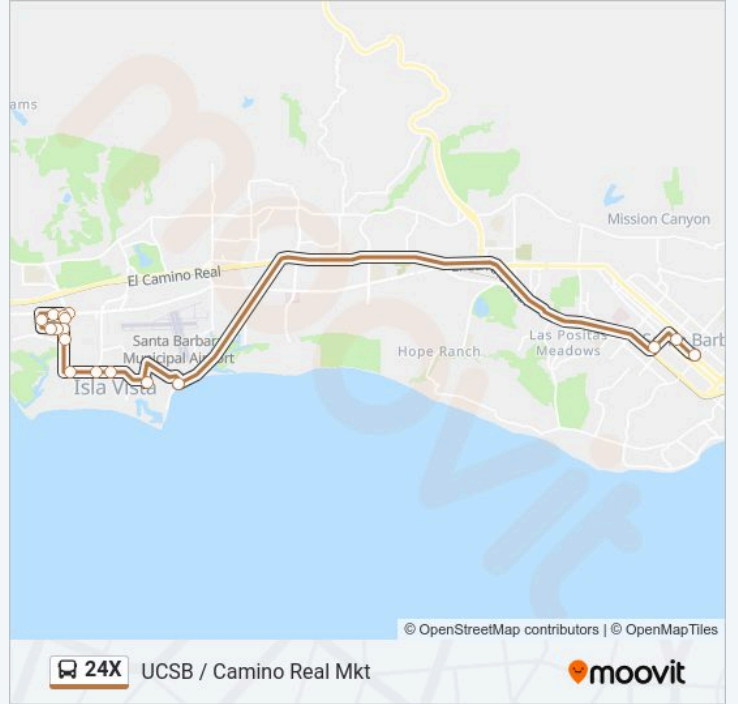

Downtown SB

[Get The App](#)

The 24X bus line (Downtown SB) has 2 routes. For regular weekdays, their operation hours are:

(1) Downtown SB: 7:57 AM - 10:57 PM (2) UCSB / Camino Real Mkt: 7:25 AM - 11:00 PM

Stops: 9

Trip Duration: 38 min

Line Summary:

Direction: UCSB / Camino Real Mkt

14 stops

[VIEW LINE SCHEDULE](#)

- Transit Center
- Chapala & Sola
- Arrellaga & Castillo
- UCSB Elings Hall Outbound
- UCSB North Hall Outbound
- El Colegio & Embarcadero Del Mar
- El Colegio & Los Carneros
- Santa Catalina Hall
- Storke & Phelps
- Santa Felicia & Storke
- Santa Felicia & Girsh Park
- Santa Felicia & Marketplace
- Hollister & Camino Real Marketplace
- Storke & Hollister

24X bus Time Schedule

UCSB / Camino Real Mkt Route Timetable:

Sunday	9:10 AM - 11:00 PM
Monday	7:25 AM - 11:00 PM
Tuesday	7:25 AM - 11:00 PM
Wednesday	7:25 AM - 11:00 PM
Thursday	Not Operational
Friday	9:10 AM - 11:00 PM
Saturday	8:00 AM - 11:00 PM

24X bus Info

Direction: UCSB / Camino Real Mkt

Stops: 14

Trip Duration: 33 min

Line Summary:

24X bus time schedules and route maps are available in an offline PDF at moovitapp.com. Use the Moovit App to see live bus times, train schedule or subway schedule, and step-by-step directions for all public transit in Los Angeles.