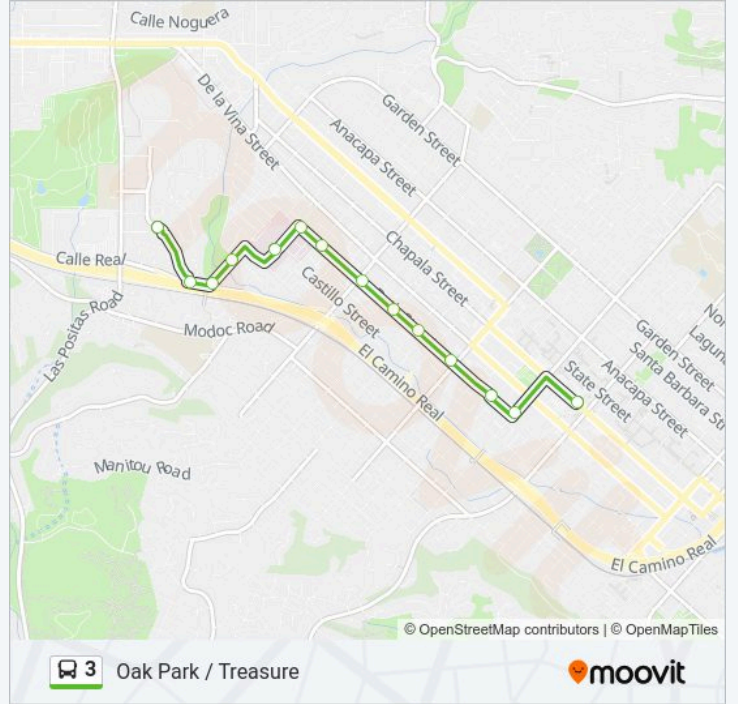

Transit Center

Anapamu & Bath

Bath & Victoria

Bath & Micheltorena

Bath & Valerio

Bath & Islay

Bath & Mission

Bath & Los Olivos

Bath & Pueblo

Pueblo & Castillo Cottage Hospital

Junipero & Alamar

Junipero & Calle Real

Calle Real & Treasure

Treasure & Samarkand

3 bus Time Schedule

Oak Park / Treasure Route Timetable:

3 bus Info

Direction: Oak Park / Treasure

Stops: 14

Trip Duration: 12 min

Line Summary:

3 bus time schedules and route maps are available in an offline PDF at moovitapp.com. Use the Moovit App to see live bus times, train schedule or subway schedule, and step-by-step directions for all public transit in Los Angeles.

© 2024 Moovit - All Rights Reserved