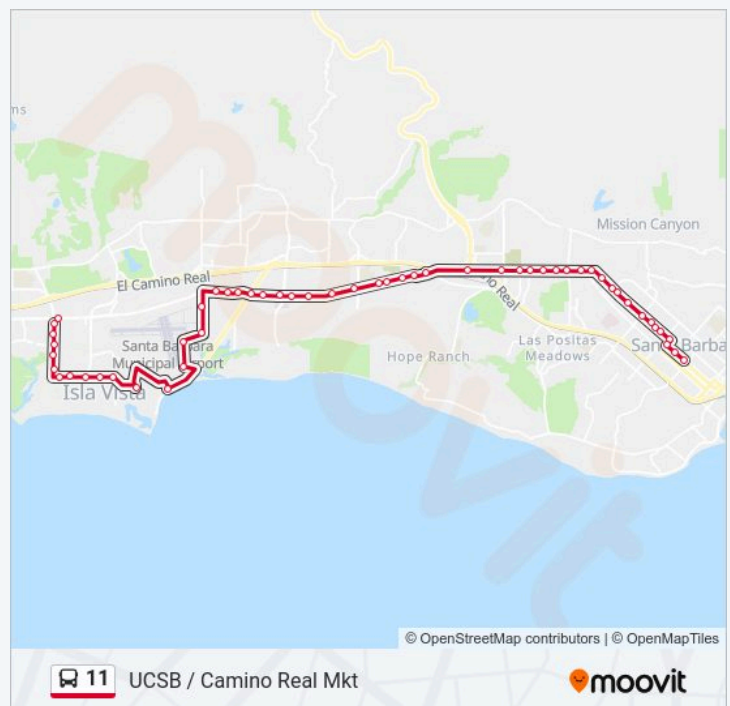

Direction: UCSB / Camino Real Mkt

52 stops

[VIEW LINE SCHEDULE](#)

Transit Center
Chapala & Anapamu
Sola & Chapala
State & Sola
State & Arrellaga
State & Valerio
State & Islay
State & Mission
State & Pueblo
State & Quinto
State & Constance
State & Alamar
State & Calle Laureles
State & Calle Palo Colorado
State & San Roque
State & Broadmoor
State & Ontare
State & Hitchcock
State & Hope
State & LA Cumbre
State & Highway 154
Hollister & Nogal
Hollister & Auhay East
Hollister & Sport Center
Hollister & San Antonio
Hollister & Puente
Hollister & Turnpike
Hollister & San Marcos
Hollister & Walnut

11 bus Time Schedule

UCSB / Camino Real Mkt Route Timetable:

Sunday	6:30 AM - 9:30 PM
Monday	6:00 AM - 11:30 PM
Tuesday	6:00 AM - 11:30 PM
Wednesday	6:00 AM - 11:30 PM
Thursday	Not Operational
Friday	6:30 AM - 9:30 PM
Saturday	6:00 AM - 10:30 PM

11 bus Info

Direction: UCSB / Camino Real Mkt

Stops: 52

Trip Duration: 67 min

Line Summary: