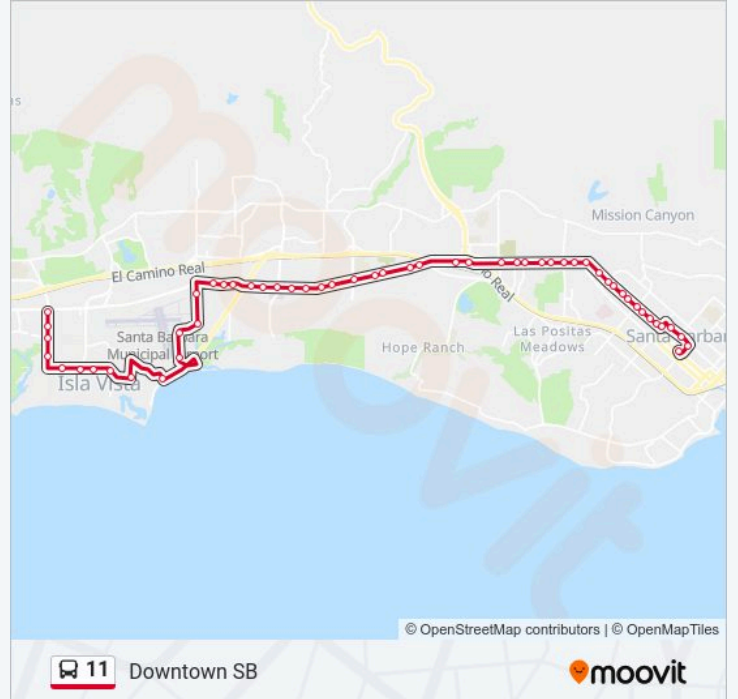

Hollister & Turnpike

Hollister & Puente

Hollister & Auhay West

Hollister & Auhay East

Hollister & Arboleda

Hollister & El Mercado

State & Highway 154

State & LA Cumbre 156

State & Hope

State & Hitchcock

State & Ontare

State & Broadmoor

State & Las Positas

State & De LA Vina

State & Calle Laureles

State & Alamar

State & Constance

State & Quinto

State & Pueblo

State & Los Olivos

State & Mission

State & Pedregosa

State & Valerio

State & Arrellaga

## Direction: UCSB / Camino Real Mkt

52 stops

[VIEW LINE SCHEDULE](#)

Transit Center  
Chapala & Anapamu  
Sola & Chapala  
State & Sola  
State & Arrellaga  
State & Valerio  
State & Islay  
State & Mission  
State & Pueblo  
State & Quinto  
State & Constance  
State & Alamar  
State & Calle Laureles  
State & Calle Palo Colorado  
State & San Roque  
State & Broadmoor  
State & Ontare  
State & Hitchcock  
State & Hope  
State & LA Cumbre  
State & Highway 154  
Hollister & Nogal  
Hollister & Auhay East  
Hollister & Sport Center  
Hollister & San Antonio  
Hollister & Puente  
Hollister & Turnpike  
Hollister & San Marcos  
Hollister & Walnut