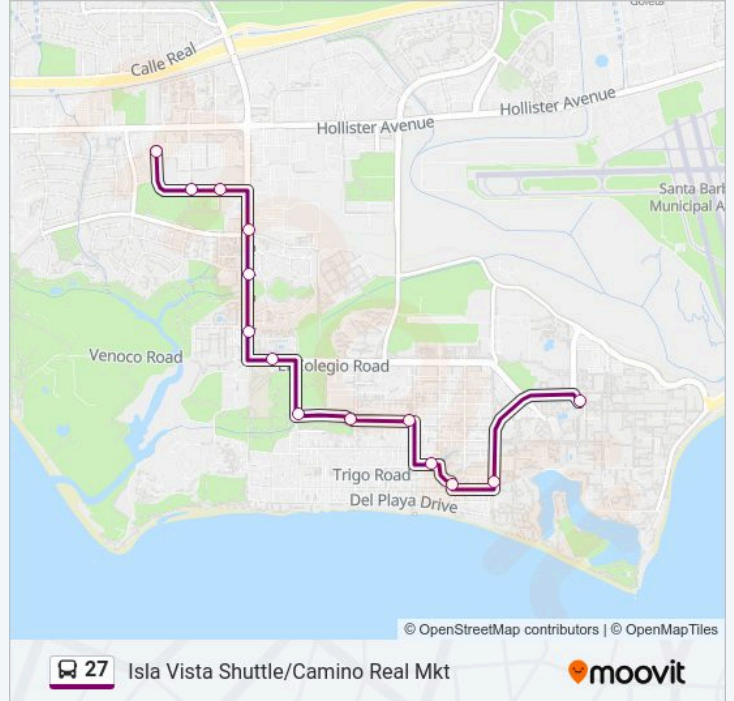

Isla Vista Shuttle/Camino Real Mkt

Get The App

The 27 bus line (Isla Vista Shuttle/Camino Real Mkt) has 2 routes. For regular weekdays, their operation hours are:
 (1) Isla Vista Shuttle/Camino Real Mkt: 10:00 AM - 6:00 PM
 (2) Isla Vista Shuttle/Ucsb: 10:20 AM - 6:20 PM
 Use the Moovit App to find the closest 27 bus station near you and find out when is the next 27 bus arriving.

Direction: Isla Vista Shuttle/Camino Real Mkt

14 stops

[VIEW LINE SCHEDULE](#)

- UCSB North Hall Outbound
- Ocean & Sabado Tarde
- Embarcadero & Sabado Tarde
- Seville & Embarcadero Del Mar
- Abrego & Camino Pescadero
- Abrego & Camino Del Sur
- Abrego & Camino Corto
- Santa Catalina Hall
- Storke & El Colegio
- Storke & Whittier
- Storke & Phelps
- Santa Felicia & Storke
- Santa Felicia & Girsh Park
- Santa Felicia & Marketplace

27 bus Time Schedule

Isla Vista Shuttle/Camino Real Mkt Route Timetable:

Sunday	10:00 AM - 6:00 PM
Monday	7:00 AM - 8:40 PM
Tuesday	7:00 AM - 8:40 PM
Wednesday	7:00 AM - 8:40 PM
Thursday	Not Operational
Friday	10:00 AM - 6:00 PM
Saturday	10:00 AM - 6:00 PM

27 bus Info

Direction: Isla Vista Shuttle/Camino Real Mkt

Stops: 14

Trip Duration: 20 min

Line Summary:

Direction: Isla Vista Shuttle/Ucsb

13 stops

[VIEW LINE SCHEDULE](#)