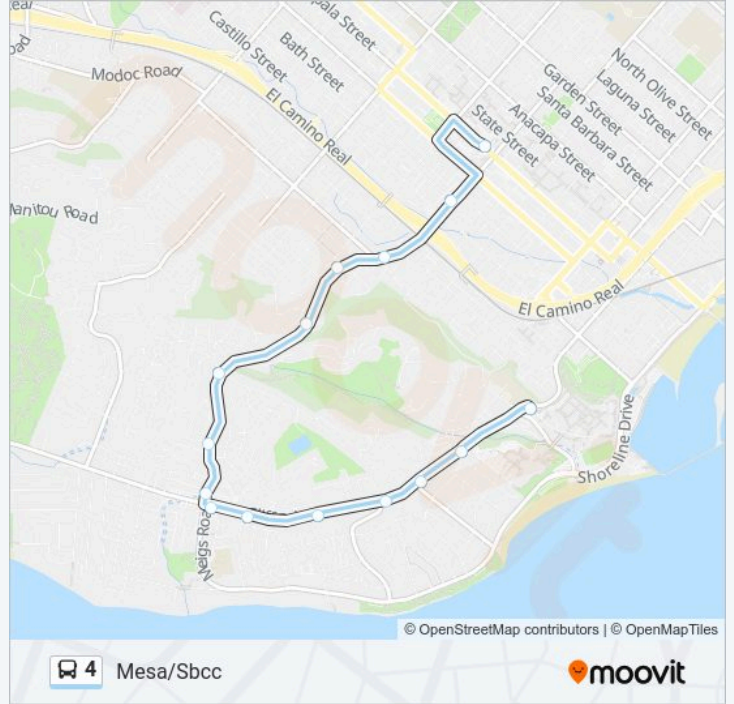

4 bus time schedules and route maps are available in an offline PDF at moovitapp.com. Use the Moovit App to see live bus times, train schedule or subway schedule, and step-by-step directions for all public transit in Los Angeles.

© 2024 Moovit - All Rights Reserved