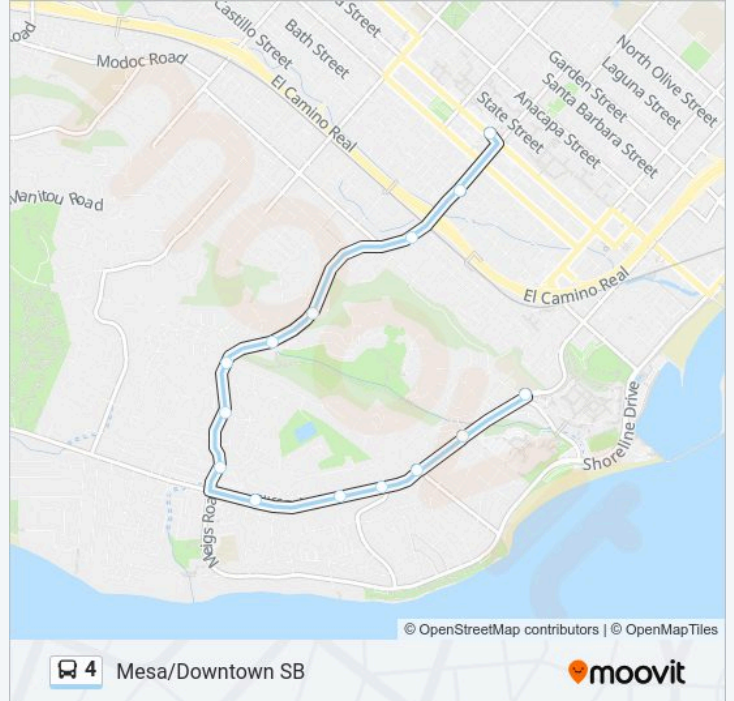

Direction: Mesa/Downtown SB

14 stops

[VIEW LINE SCHEDULE](#)

- Sbcc
- Cliff & Weldon
- Cliff & LA Marina
- Cliff & Terrace
- Cliff & Santa Fe
- Cliff & Mira Mesa
- Meigs & Dolores
- Meigs & Aurora
- Meigs & LA Coronilla
- Carrillo & Miramonte
- Carrillo & Vista Del Pueblo
- Carrillo & San Pascual
- Carrillo & Bath
- Transit Center

4 bus Time Schedule

Mesa/Downtown SB Route Timetable:

Sunday	9:12 AM - 5:12 PM
Monday	6:36 AM - 8:57 PM
Tuesday	6:36 AM - 8:57 PM
Wednesday	6:36 AM - 8:57 PM
Thursday	Not Operational
Friday	9:12 AM - 5:12 PM
Saturday	7:12 AM - 6:12 PM

4 bus Info

Direction: Mesa/Downtown SB

Stops: 14

Trip Duration: 24 min

Line Summary:

Direction: Mesa/Sbcc

15 stops

[VIEW LINE SCHEDULE](#)

- Transit Center
- Carrillo & Bath
- Carrillo & San Andres
- Carrillo & Chino
- Carrillo & Vista Del Pueblo
- Meigs & LA Coronilla
- Meigs & Aurora
- Meigs & Red Rose
- Cliff & Meigs
- Cliff & Salida Del Sol
- Cliff & Santa Cruz
- Cliff & San Rafael
- Cliff & LA Marina
- Cliff & Oceano
- Sbcc 23