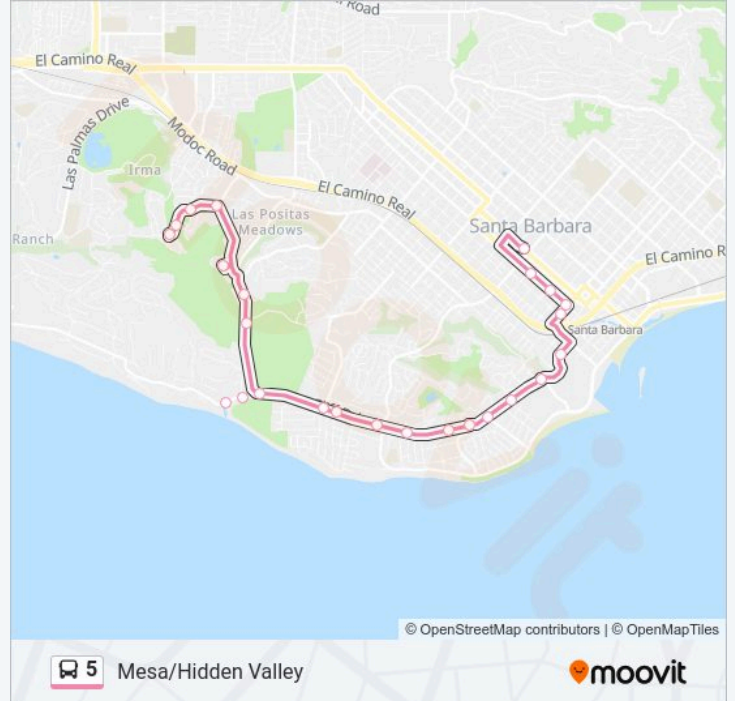

Use the Moovit App to find the closest 5 bus station near you and find out when is the next 5 bus arriving.

Direction: Mesa / Arroyo Burro Beach

17 stops

[VIEW LINE SCHEDULE](#)

- Transit Center
- De LA Vina & Canon Perdido
- De LA Vina & Ortega
- De LA Vina & Haley
- Haley & Bath
- Montecito & Rancheria
- Sbcc
- Cliff & Weldon
- Cliff & LA Marina
- Cliff & Terrace
- Cliff & Santa Fe
- Cliff & Mira Mesa
- Cliff & Meigs
- Cliff & Fellowship
- Cliff & Flora Vista
- Cliff & Las Positas
- Arroyo Burro Beach Park

Transit Center

Direction: Mesa/Hidden Valley

25 stops

[VIEW LINE SCHEDULE](#)

Transit Center

De LA Vina & Canon Perdido

De LA Vina & Ortega

De LA Vina & Haley

5 bus Info

Direction: Mesa/Hidden Valley

Stops: 25

Trip Duration: 26 min

Line Summary:

Cliff & Alan

Las Positas & Las Positas Park

Las Positas & Richelle

Hillside House

Torino & Veronica Springs

Torino & Palermo

Torino & Barcelona

Calle De Los Amigos & Torino

Direction: Mesa/La Cumbre

31 stops

[VIEW LINE SCHEDULE](#)