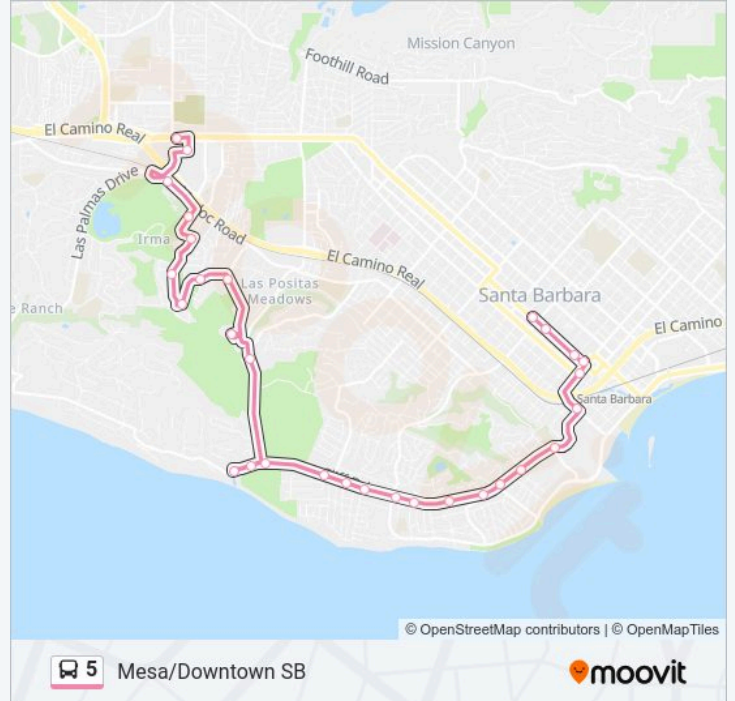

5 bus Info

Direction: Mesa / Arroyo Burro Beach

Stops: 17

Trip Duration: 20 min

Line Summary:

Direction: Mesa/Downtown SB

30 stops

[VIEW LINE SCHEDULE](#)

5 bus Info

Direction: Mesa/Downtown SB

Stops: 30

Trip Duration: 45 min

Line Summary:

Cliff & Salida Del Sol

Cliff & Santa Cruz

Cliff & San Rafael

Transit Center

Direction: Mesa/Hidden Valley

25 stops

[VIEW LINE SCHEDULE](#)

Transit Center

De LA Vina & Canon Perdido

De LA Vina & Ortega

De LA Vina & Haley

Hillside House

Torino & Veronica Springs

Torino & Palermo

Torino & Barcelona

Calle De Los Amigos & Torino

Direction: Mesa/La Cumbre

31 stops

[VIEW LINE SCHEDULE](#)