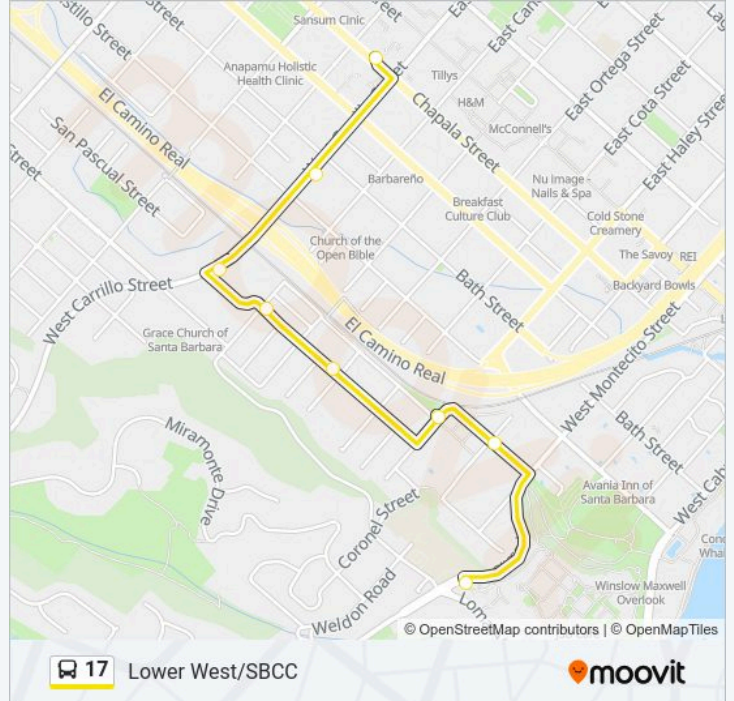

Direction: Lower West Sb, Downtown

8 stops

[VIEW LINE SCHEDULE](#)

Sbcc 23

Rancheria & Gutierrez

Coronel & Wentworth

San Pascual & Ortega

San Pascual & Canon Perdido

Carrillo & San Pascual

Carrillo & Bath

Transit Center

17 bus Time Schedule

Lower West Sb, Downtown Route Timetable:

Sunday	9:46 AM - 4:46 PM
Monday	6:56 AM - 8:31 PM
Tuesday	6:56 AM - 8:31 PM
Wednesday	6:56 AM - 8:31 PM
Thursday	Not Operational
Friday	9:46 AM - 4:46 PM
Saturday	7:46 AM - 5:46 PM

17 bus Info

Direction: Lower West Sb, Downtown

Stops: 8

Trip Duration: 19 min

Line Summary:

Direction: Lower West Sb, Sbccc

9 stops

[VIEW LINE SCHEDULE](#)

Transit Center

Carrillo & Bath

San Andres & Canon Perdido

Canon Perdido & San Pascual

San Pascual & Ortega

Coronel & Wentworth

Rancheria & Gutierrez

Montecito & Rancheria