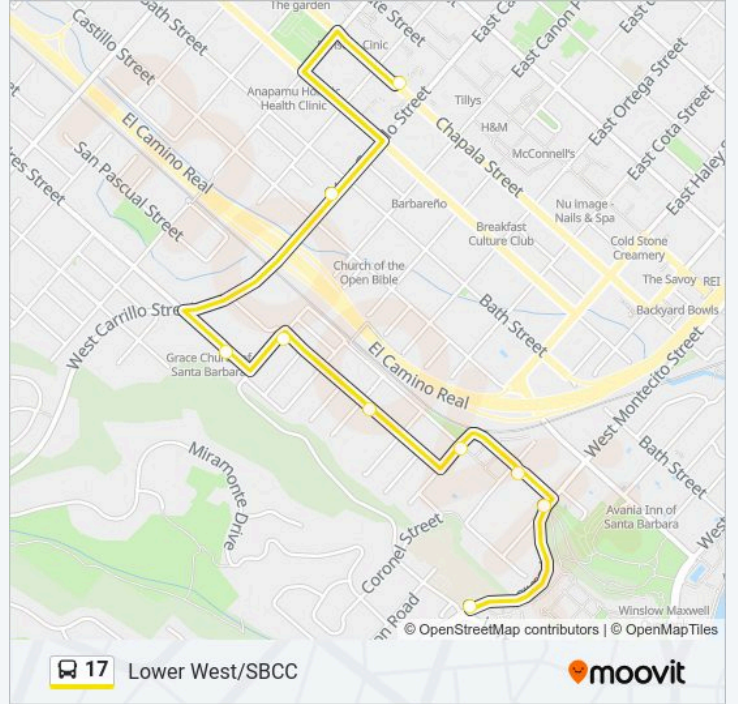

17 bus time schedules and route maps are available in an offline PDF at moovitapp.com. Use the Moovit App to see live bus times, train schedule or subway schedule, and step-by-step directions for all public transit in Los Angeles.

© 2024 Moovit - All Rights Reserved