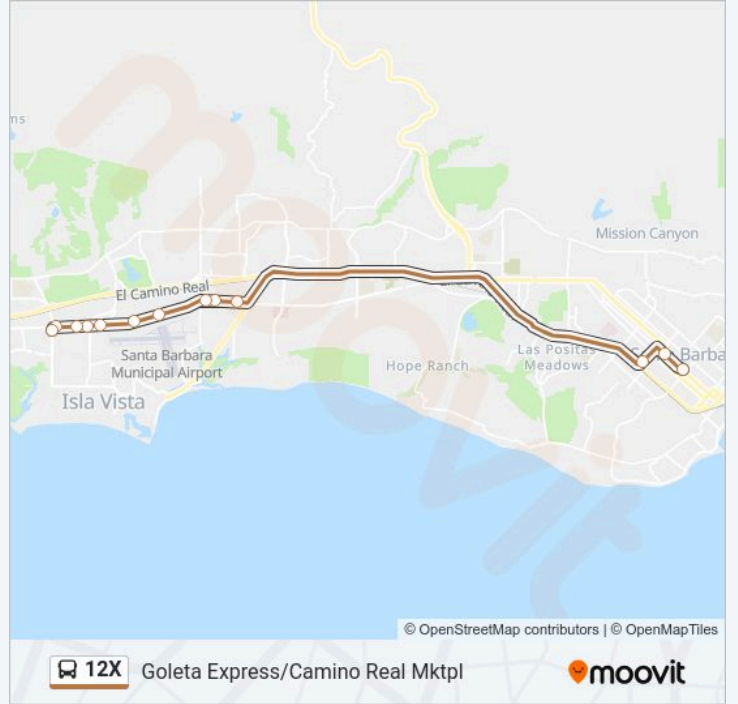

### Direction: Downtown SB

11 stops

[VIEW LINE SCHEDULE](#)

- Hollister & Storke
- Hollister & Coromar
- Hollister and Los Carneros
- Hollister & Adams
- Hollister & LA Patera
- Hollister & Fairview
- Hollister & Pine
- Hollister & Community Center
- Hollister & Kellogg
- Carrillo & Bath
- Transit Center

- Transit Center
- Chapala & Sola
- Arrellaga & Castillo
- Hollister and Kellogg WB
- Hollister & Nectarine
- Hollister & Orange
- Hollister & LA Patera
- Hollister and Aero Camino WB
- Hollister & Cremona
- Hollister & Los Carneros Road
- Hollister & Coromar
- Storke & Hollister

**12X bus Time Schedule**

Goleta Express/Camino Real Mktpl Route Timetable:

|           |                   |
|-----------|-------------------|
| Sunday    | 7:25 AM - 7:05 PM |
| Monday    | 6:05 AM - 7:05 PM |
| Tuesday   | 6:05 AM - 7:05 PM |
| Wednesday | 6:05 AM - 7:05 PM |
| Thursday  | Not Operational   |
| Friday    | 7:25 AM - 7:05 PM |
| Saturday  | 7:25 AM - 7:05 PM |

**12X bus Info**

**Direction:** Goleta Express/Camino Real Mktpl

**Stops:** 12

**Trip Duration:** 32 min

**Line Summary:**

12X bus time schedules and route maps are available in an offline PDF at [moovitapp.com](https://moovitapp.com). Use the Moovit App to see live bus times, train schedule or subway schedule, and step-by-step directions for all public transit in Los Angeles.