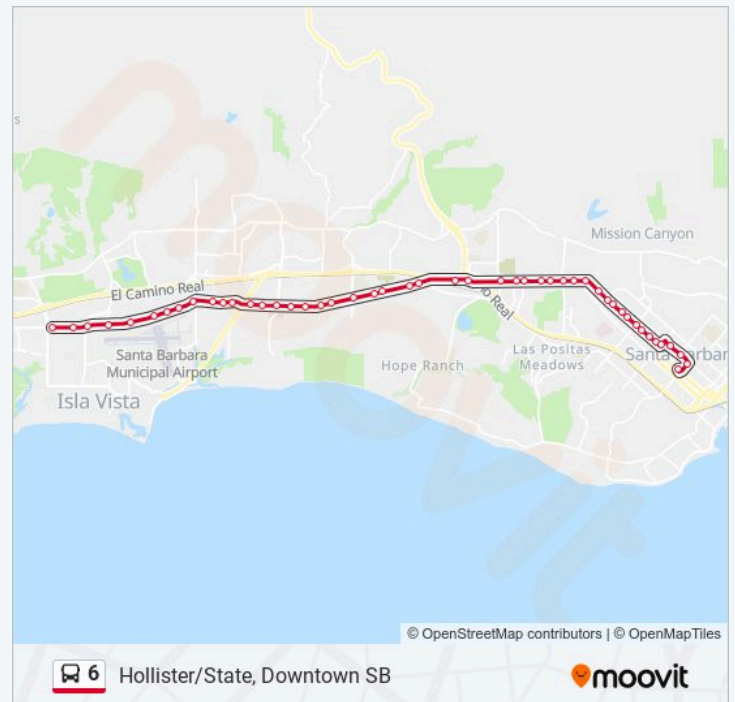

Sunday	7:17 AM - 6:17 PM
Monday	5:47 AM - 8:10 PM
Tuesday	5:47 AM - 8:10 PM
Wednesday	5:47 AM - 8:10 PM
Thursday	5:47 AM - 8:10 PM
Friday	5:47 AM - 8:10 PM
Saturday	7:17 AM - 6:17 PM

6 bus Info

Direction: Hollister/State, Downtown SB

Stops: 48

Trip Duration: 55 min

Line Summary:

State & Las Positas

State & De LA Vina

State & Calle Laureles

State & Alamar

State & Constance