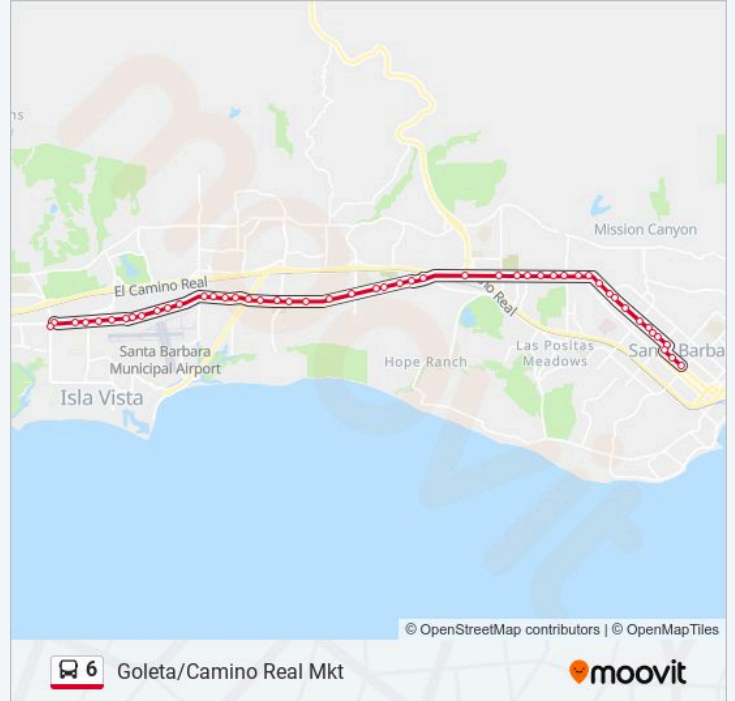

State & Hope

State & LA Cumbre

State & Highway 154

Hollister & Nogal

Hollister & Auhay East

Hollister & Sport Center

Hollister & San Antonio

Hollister & Puente

Hollister & Turnpike

Hollister & San Marcos

Hollister & Walnut

Hollister & Lassen

Hollister & Patterson

Hollister & Sumida

Hollister & Ward

Hollister and Kellogg WB

Hollister & Wendy's

Hollister & Nectarine

Hollister & Orange

Hollister & Lopez

Hollister & David Love

Hollister & LA Patera

Hollister & Robin Hill

Hollister and Aero Camino WB

Hollister & Willow Springs

Hollister & Los Carneros Way

Hollister & Cremona

Hollister & Los Carneros Road

Hollister & Coromar

Hollister & Storke 928

Direction: Hollister/State, Downtown SB

48 stops

6 bus Time Schedule

Hollister/State, Downtown SB Route Timetable: