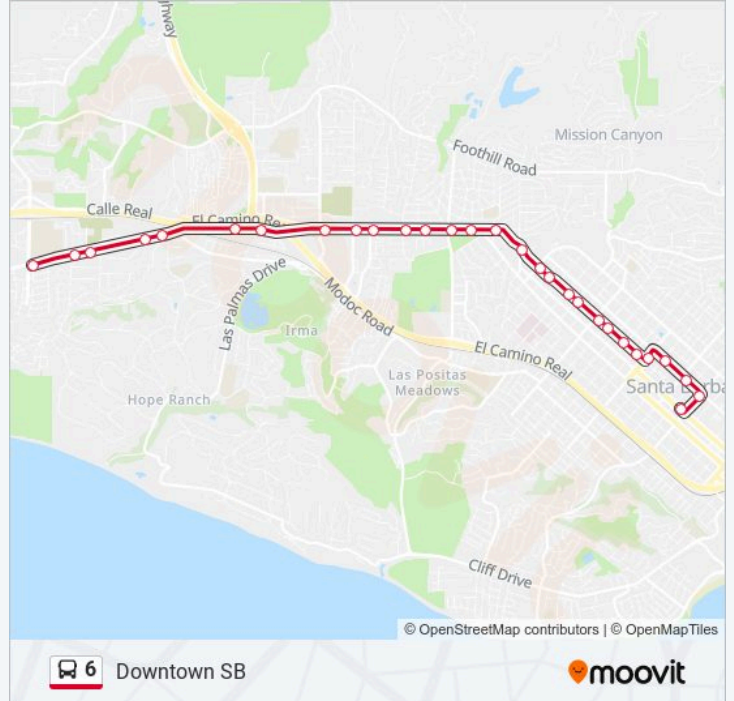

Use the Moovit App to find the closest 6 bus station near you and find out when is the next 6 bus arriving.

Direction: Downtown SB
 29 stops
[VIEW LINE SCHEDULE](#)

6 bus Time Schedule
 Downtown SB Route Timetable:

6 bus Info
Direction: Downtown SB
Stops: 29
Trip Duration: 31 min
Line Summary:

State & Pedregosa

State & Valerio

State & Arrellaga

Micheltorena & State

Anacapa & Sola

Anacapa & Anapamu

Carrillo & Anacapa

Transit Center

Direction: Goleta/Camino Real Mkt

48 stops

[VIEW LINE SCHEDULE](#)

Transit Center

Chapala & Anapamu

Sola & Chapala

State & Sola

Stops: 48

Trip Duration: 55 min

Line Summary:

State & Las Positas

State & De LA Vina

State & Calle Laureles

State & Alamar

State & Constance