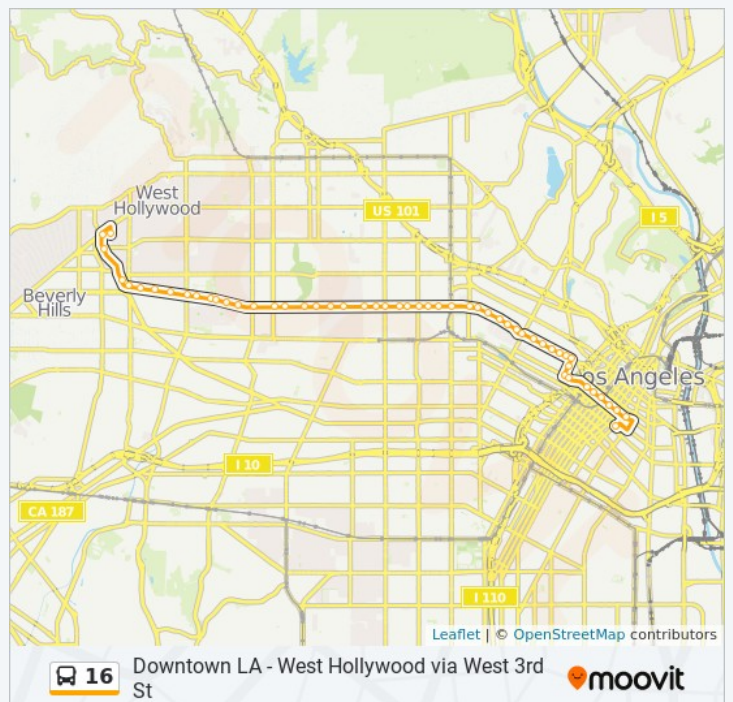

**Direction: Downtown LA - 6th - Alameda**

60 stops

[VIEW LINE SCHEDULE](#)

- Division 7 Layover
- San Vicente / Santa Monica
- San Vicente at Sunset
- Holloway / Hancock
- Holloway / LA Cienega
- San Vicente/Santa Monica
- San Vicente / Melrose (Weho Library)
- San Vicente / Beverly
- 3rd / LA Cienega
- 3rd / Orlando
- 3rd / Sweetzer
- 3rd / Crescent Heights
- 3rd / Fairfax
- 3rd / Ogden
- 3rd / Burnside
- 3rd / Gardner
- 3rd / Hauser
- 3rd / Cochran
- 3rd / LA Brea
- 3rd / Highland
- 3rd / Las Palmas
- 3rd / Rimpau

3rd / Bonnie Brae

3rd / Alvarado

3rd / Grand View

3rd / Carondelet

3rd / Rampart

3rd / Occidental

**16 bus Time Schedule**

West Hollywood Route Timetable:

**Line Summary:**

3rd / Hoover

3rd / Virgil

3rd / Vermont

3rd / Catalina

3rd / Alexandria

3rd / Normandie

3rd / Kingsley

3rd / Hobart

3rd / Western

3rd / Saint Andrews

3rd / Wilton

3rd / Norton

3rd / Lorraine

3rd / Larchmont

3rd / Rossmore