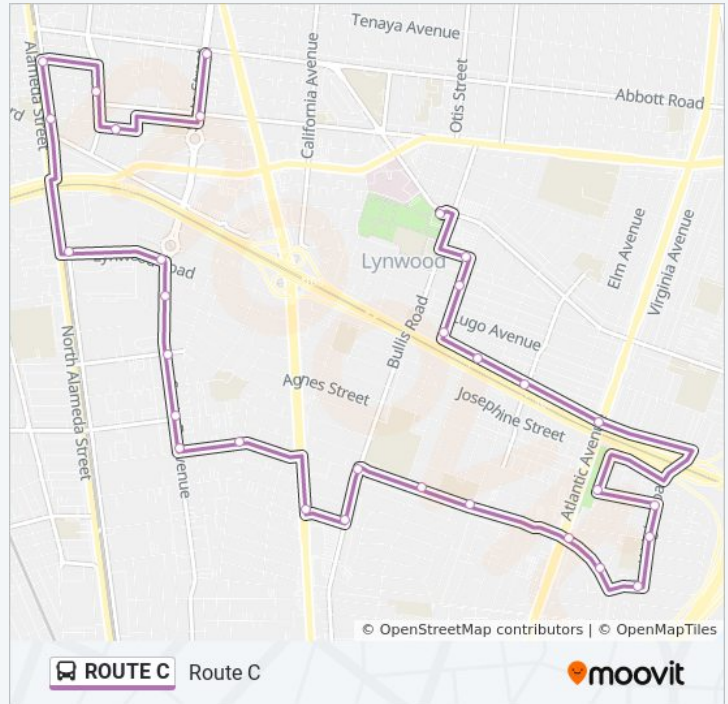

ROUTE C bus Info**Direction:** Route C**Stops:** 42**Trip Duration:** 55 min**Line Summary:**

Santa Fe Ave & Weber St.

State St & Josephine St

Lynwood Rd & State St

Lynwood Ave & Alameda St.

Alameda & 112th St

Fernwood Ave & Atlantic Ave

Virginia Ave & Lavinia Ave

Lavinia Ave & Wright Rd

Wright Rd & Clark St

Olanda St & Wright Rd

Carlin Ave & Halo Dr

Carlin Ave & Atlantic Ave

Carlin Ave & Thorson Ave

State St & Josephine St

Lynwood Rd & State St

Lynwood Ave & Alameda St.

Alameda & 112th St

Alameda & 109th St.

Santa Fe & 111th St.

Los Flores & Penn

State St. & Norton Ave

State St & Century Blvd

ROUTE C bus Info

Direction: Route C

Stops: 31

Trip Duration: 41 min

Line Summary:

ROUTE C bus time schedules and route maps are available in an offline PDF at moovitapp.com. Use the [Moovit App](#) to see live bus times, train schedule or subway schedule, and step-by-step directions for all public transit in Los Angeles.