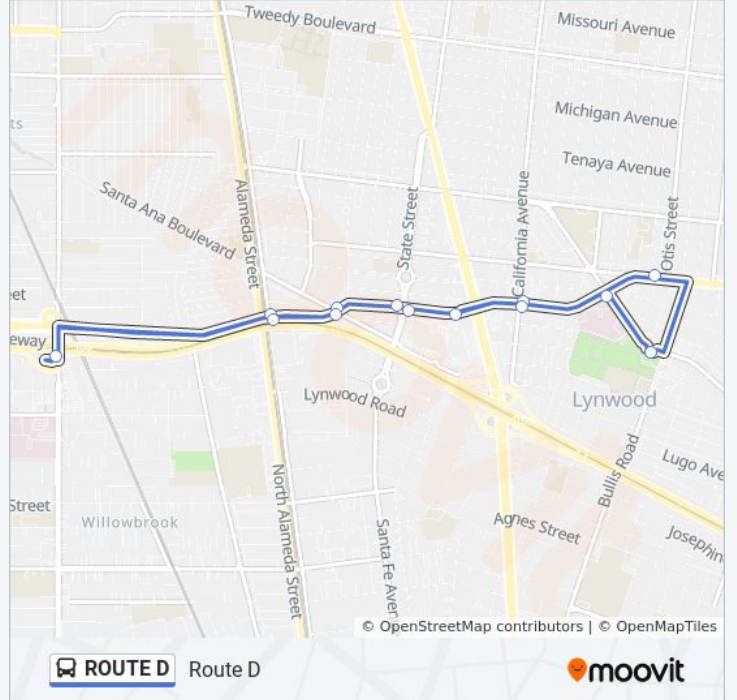

ROUTE D bus time schedules and route maps are available in an offline PDF at moovitapp.com. Use the [Moovit App](#) to see live bus times, train schedule or subway schedule, and step-by-step directions for all public transit in Los Angeles.

[About Moovit](#) • [MaaS Solutions](#) • [Supported Countries](#) • [Mooviter Community](#)

© 2024 Moovit - All Rights Reserved

Check Live Arrival Times