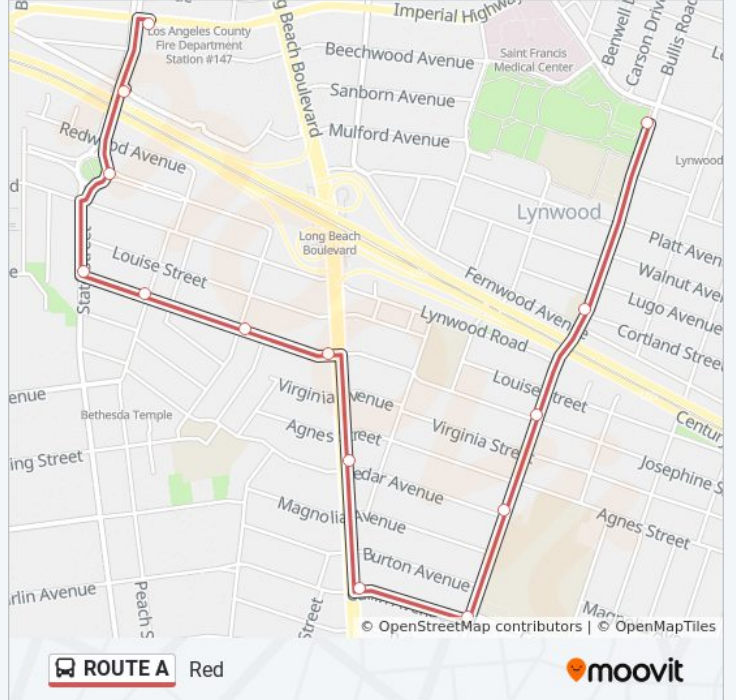

ROUTE A bus time schedules and route maps are available in an offline PDF at moovitapp.com. Use the [Moovit App](#) to see live bus times, train schedule or subway schedule, and step-by-step directions for all public transit in Los Angeles.

[About Moovit](#) • [MaaS Solutions](#) • [Supported Countries](#) • [Mooviter Community](#)

© 2024 Moovit - All Rights Reserved

Check Live Arrival Times