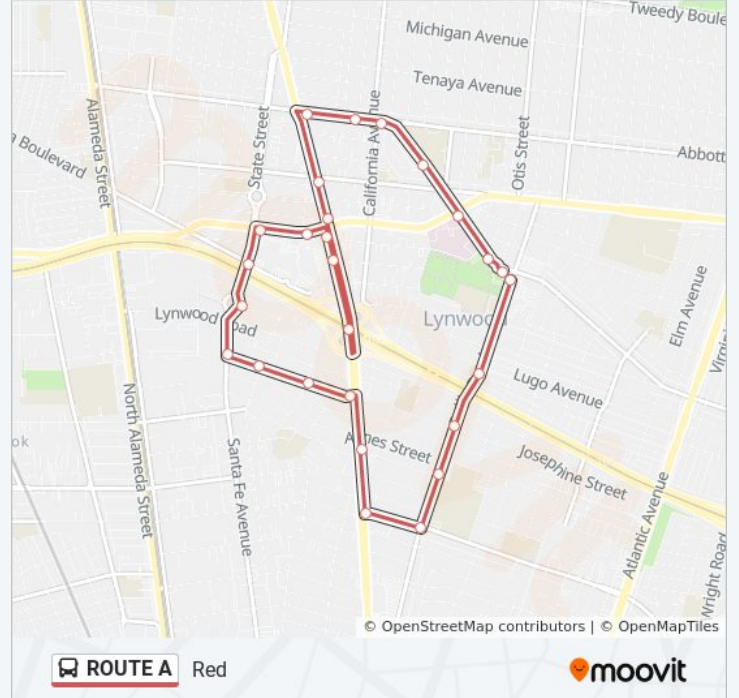

Imperial Hwy & State St.

Imperial & Peach St (Autozone)

Long Beach Blvd & Imperial Hwy

Long Beach Blvd & Sanborn Ave (In Front of Taco Bell)

Long Beach Blvd @ Green Line

Long Beach Blvd & Imperial Hwy

Long Beach Blvd & Norton Ave

**ROUTE A bus Info**

**Direction:** Route A

**Stops:** 27

**Trip Duration:** 29 min

**Line Summary:**

Martin Luther King Jr Blvd & Virginia Ave

Martin Luther King Jr Blvd & California Ave

Martin Luther King Jr Blvd & Brenton Ave

Martin Luther King Jr. Blvd & Imperial Hwy (St. Francis Medical Center)

Martin Luther King Jr Blvd @ Natatorium

Bullis Rd & Martin Luther King Jr Blvd (Transit Center)

Imperial Hwy & State St.