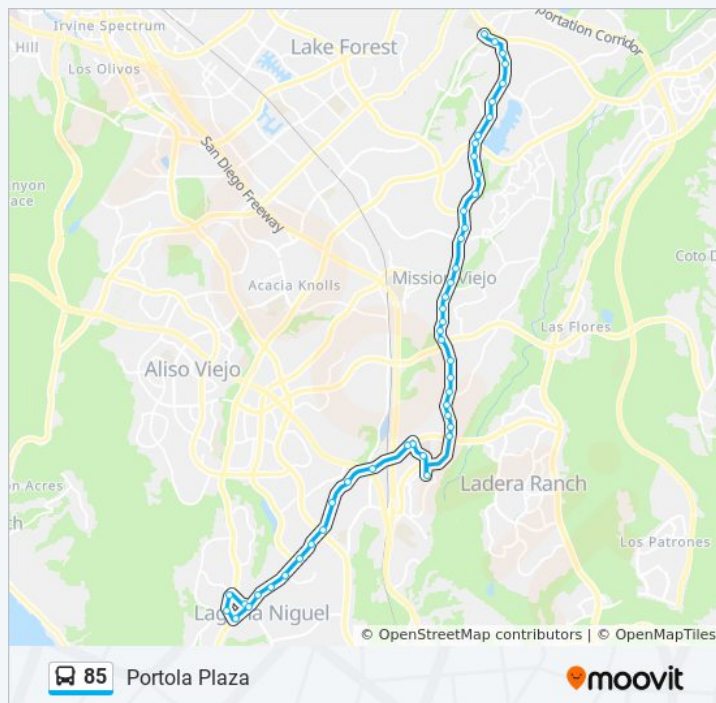

Crown Valley-Shops at Mission Viejo

Medical Center-Crown Valley

Medical Center-Ent Mission Hospital

College-College Drive West

Marguerite-Crown Valley

Marguerite-Venado

Marguerite-Cordova Canyon

Marguerite-La Sierra

Marguerite-Felipe

Marguerite-Mesilla

Marguerite-Verano

Marguerite-Oso

Marguerite-Via Angelina

Marguerite-Pacific

Marguerite-Estanciero

Marguerite-Village Center North

Marguerite-La Paz

Marguerite-Via Florecer

Marguerite-Jeronimo

Marguerite-Pueblo Nuevo

Marguerite-Trabuco

Marguerite-Casta Del Sol

Marguerite-Coso

Marguerite-Alerzal

### 85 bus Info

**Direction:** Portola Plaza

**Stops:** 47

**Trip Duration:** 53 min

**Line Summary:**

Marguerite-Alicia

Marguerite-Antela

Marguerite-Vista Del Lago