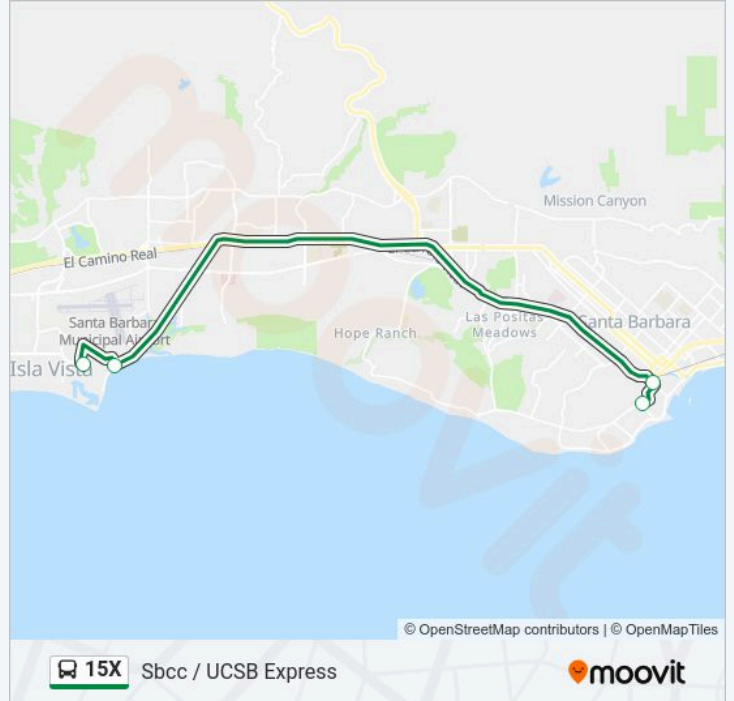

### Direction: Sbcc / UCSB Express

4 stops

[VIEW LINE SCHEDULE](#)

Sbcc 23

Castillo & Montecito

UCSB Elings Hall Outbound

UCSB North Hall Outbound

### 15X bus Info

**Direction:** Sbcc / UCSB Express

**Stops:** 4

**Trip Duration:** 22 min

**Line Summary:**

**Direction: Sbccc / UCSB Express**

13 stops

[VIEW LINE SCHEDULE](#)