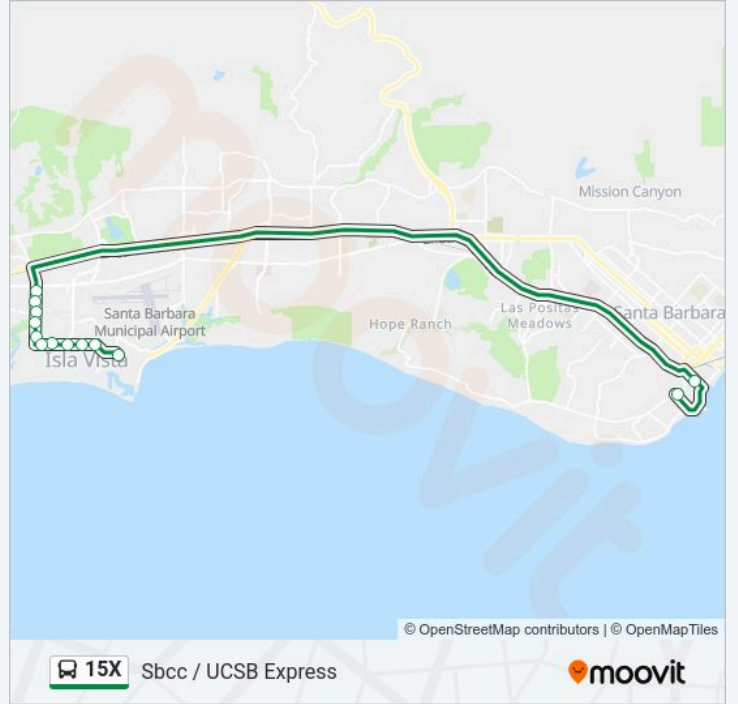

15X bus time schedules and route maps are available in an offline PDF at moovitapp.com. Use the Moovit App to see live bus times, train schedule or subway schedule, and step-by-step directions for all public transit in Los Angeles.

© 2024 Moovit - All Rights Reserved