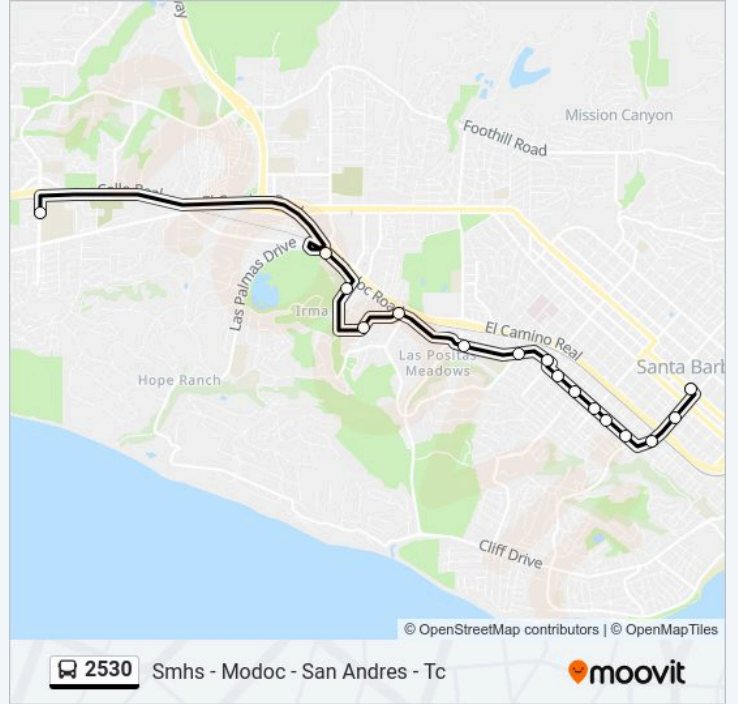

2530 bus time schedules and route maps are available in an offline PDF at moovitapp.com. Use the Moovit App to see live bus times, train schedule or subway schedule, and step-by-step directions for all public transit in Los Angeles.

© 2024 Moovit - All Rights Reserved