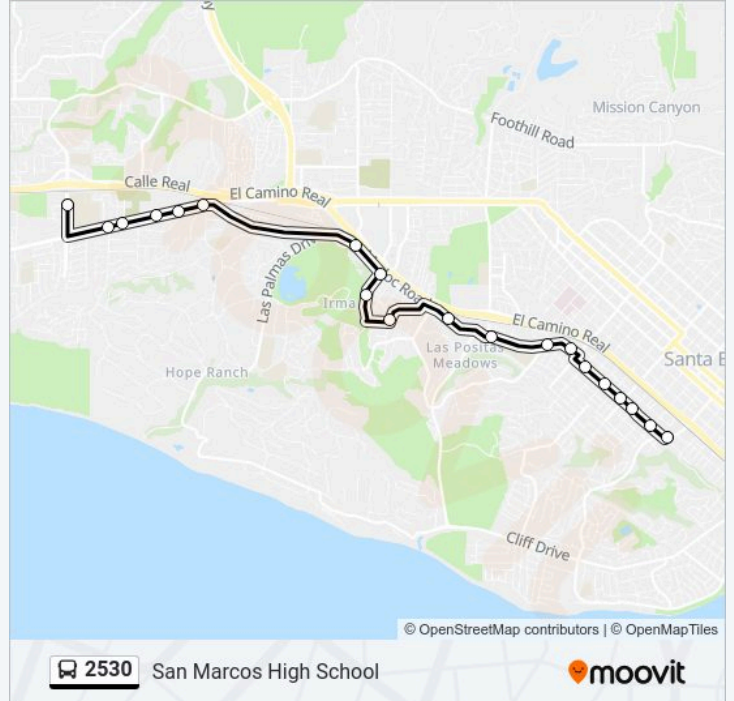

 2530

San Marcos High School

Get The App

The 2530 bus line (San Marcos High School) has 2 routes. For regular weekdays, their operation hours are:

(1) San Marcos High School: 7:32 AM(2) Smhs - Modoc - San Andres - Tc: 3:50 PM

Use the Moovit App to find the closest 2530 bus station near you and find out when is the next 2530 bus arriving.

Direction: San Marcos High School

20 stops

[VIEW LINE SCHEDULE](#)

- Carrillo & San Andres
- San Andres & Anapamu
- San Andres & Sola
- San Andres & Micheltorena
- San Andres & Valerio
- San Andres & Pedregosa
- Modoc & Oak
- Modoc & Portesuello
- Modoc & Hacienda
- Modoc & Arroyo Verde
- Palermo & Portofino
- Calle De Los Amigos & Mariana
- Calle De Los Amigos & Modoc
- Modoc & LA Cumbre Country Club
- Hollister & Nogal
- Hollister & Auhay East
- Hollister & Sport Center
- Hollister & San Antonio
- Hollister & Puente
- San Marcos High School

Direction: San Marcos High School

Stops: 20

Trip Duration: 28 min

Line Summary:

Direction: Smhs - Modoc - San Andres - Tc

16 stops

[VIEW LINE SCHEDULE](#)

San Marcos High School

San Andres & Valerio

San Andres & Micheltorena

San Andres & Sola

San Andres & Anapamu

Carrillo & San Pascual

Carrillo & Bath

Transit Center

2530 bus Time Schedule