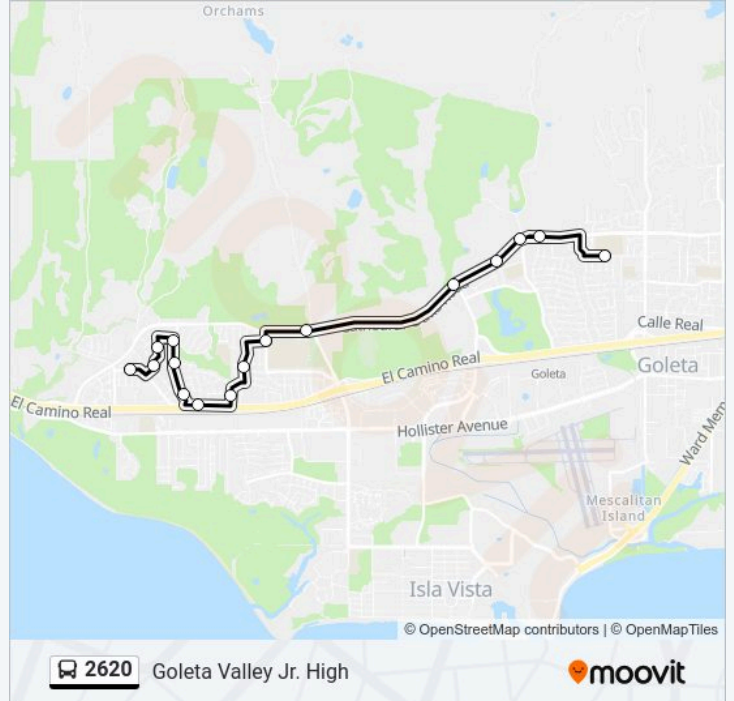

 2620

Goleta Valley Jr. High

Get The App

The 2620 bus line (Goleta Valley Jr. High) has 2 routes. For regular weekdays, their operation hours are:

(1) Goleta Valley Jr. High: 3:05 PM(2) Goleta Valley Jr. High: 8:08 AM

Use the Moovit App to find the closest 2620 bus station near you and find out when is the next 2620 bus arriving.

Direction: Goleta Valley Jr. High

16 stops

[VIEW LINE SCHEDULE](#)

- Goleta Valley Junior High
- Cathedral Oaks & Windsor
- Cathedral Oaks & LA Patera
- Cathedral Oaks & Camino Laguna Vista
- Cathedral Oaks & Los Carneros
- Cathedral Oaks & Glen Annie
- Alameda & Bassano
- Placer & Padova
- Ellwood Station & San Blanco
- Calle Real & San Rossano
- Brandon & Hempstead
- Brandon & Padova
- Brandon & Evergreen
- Salisbury & San Napoli
- Salisbury & Padova
- Calle Real & Jenna

2620 bus Time Schedule

Goleta Valley Jr. High Route Timetable:

Sunday	Not Operational
Monday	3:05 PM
Tuesday	3:05 PM
Wednesday	3:05 PM
Thursday	3:05 PM
Friday	3:05 PM
Saturday	Not Operational

2620 bus Info

Direction: Goleta Valley Jr. High

Stops: 16

Trip Duration: 25 min

Line Summary:

Direction: Goleta Valley Jr. High

14 stops

[VIEW LINE SCHEDULE](#)

- Winchester Canyon & Bradford
- Calle Real & Jenna
- Salisbury & Padova
- Evergreen & Redwood
- Brandon & Evergreen
- Brandon & Padova
- Brandon & Durham
- Brandon & Calle Real
- Ellwood Station & San Blanco
- Placer & Del Norte
- Cathedral Oaks & Glen Annie
- Cathedral Oaks & Los Carneros
- Cathedral Oaks & Camino Laguna Vista
- Goleta Valley Junior High