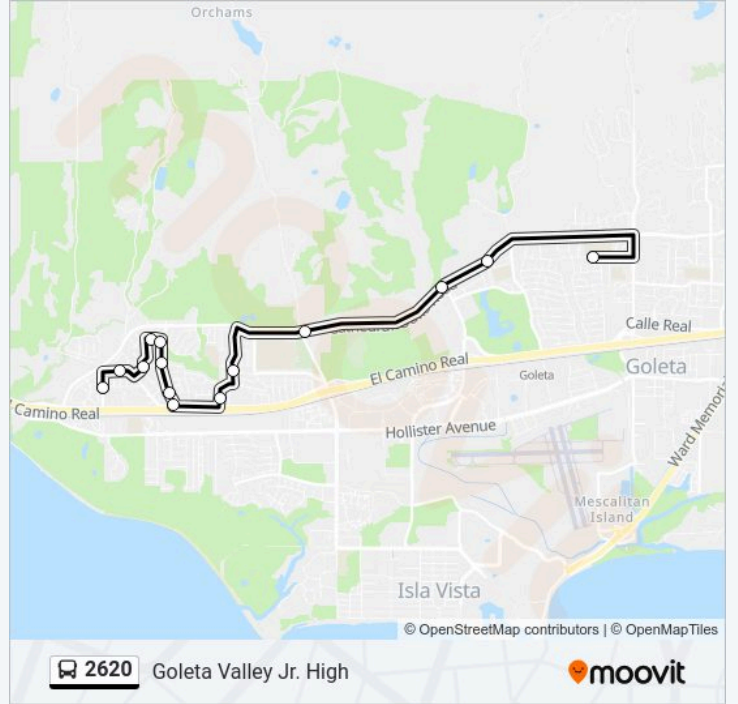

Use the Moovit App to find the closest 2620 bus station near you and find out when is the next 2620 bus arriving.

Direction: Goleta Valley Jr. High

16 stops

[VIEW LINE SCHEDULE](#)

- Goleta Valley Junior High
- Cathedral Oaks & Windsor
- Cathedral Oaks & LA Patera
- Cathedral Oaks & Camino Laguna Vista
- Cathedral Oaks & Los Carneros
- Cathedral Oaks & Glen Annie
- Alameda & Bassano
- Placer & Padova
- Ellwood Station & San Blanco
- Calle Real & San Rossano
- Brandon & Hempstead
- Brandon & Padova
- Brandon & Evergreen
- Salisbury & San Napoli
- Salisbury & Padova
- Calle Real & Jenna

Direction: Goleta Valley Jr. High

Stops: 16

Trip Duration: 25 min

Line Summary:

Direction: Goleta Valley Jr. High

14 stops

[VIEW LINE SCHEDULE](#)

- Winchester Canyon & Bradford
- Calle Real & Jenna
- Salisbury & Padova
- Evergreen & Redwood
- Brandon & Evergreen
- Brandon & Padova
- Brandon & Durham
- Brandon & Calle Real
- Ellwood Station & San Blanco
- Placer & Del Norte
- Cathedral Oaks & Glen Annie
- Cathedral Oaks & Los Carneros
- Cathedral Oaks & Camino Laguna Vista
- Goleta Valley Junior High

2620 bus Time Schedule

Goleta Valley Jr. High Route Timetable:

Sunday	Not Operational
Monday	8:08 AM
Tuesday	8:03 AM
Wednesday	8:08 AM
Thursday	8:03 AM
Friday	8:08 AM
Saturday	Not Operational

2620 bus Info

Direction: Goleta Valley Jr. High

Stops: 14

Trip Duration: 27 min

Line Summary:

2620 bus time schedules and route maps are available in an offline PDF at moovitapp.com. Use the Moovit App to see live bus times, train schedule or subway schedule, and step-by-step directions for all public transit in Los Angeles.