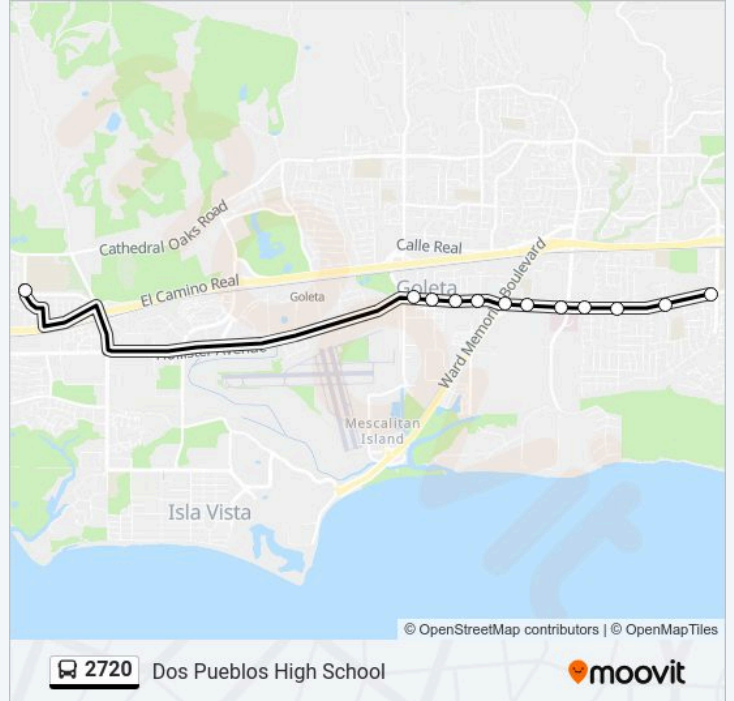

 2720

Dos Pueblos High School

Get The App

The 2720 bus line (Dos Pueblos High School) has 2 routes. For regular weekdays, their operation hours are:

(1) Dos Pueblos High School: 7:32 AM - 7:43 AM(2) Old Town Goleta: 3:50 PM

Use the Moovit App to find the closest 2720 bus station near you and find out when is the next 2720 bus arriving.

**Direction: Dos Pueblos High School**

12 stops

[VIEW LINE SCHEDULE](#)

- Hollister & Turnpike
- Hollister & San Marcos
- Hollister & Walnut
- Hollister & Lassen
- Hollister & Patterson
- Hollister & Sumida
- Hollister & Ward
- Hollister and Kellogg WB
- Hollister & Wendy's
- Hollister & Nectarine
- Hollister & Orange
- Alameda & Padova

**2720 bus Info**

**Direction:** Dos Pueblos High School

**Stops:** 12

**Trip Duration:** 17 min

**Line Summary:**

**2720** Dos Pueblos High School

**Direction: Old Town Goleta**

17 stops

**2720 bus Time Schedule**

Old Town Goleta Route Timetable:

Sunday	Not Operational
Monday	3:50 PM
Tuesday	3:50 PM
Wednesday	3:50 PM
Thursday	3:50 PM
Friday	3:50 PM
Saturday	Not Operational

**2720 bus Info**