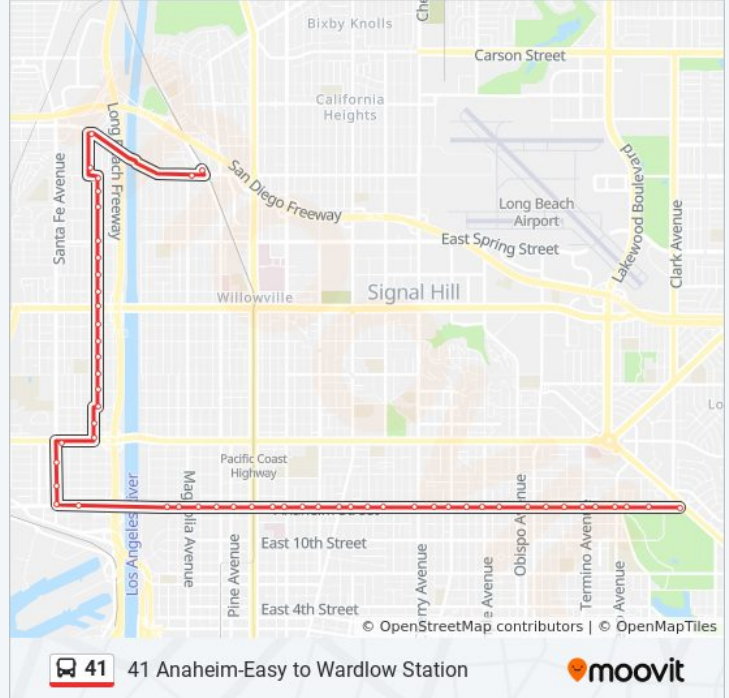

Easy & 20th NE

Easy & 21st NE

Easy & Hill NE

Easy & 23rd NE

Easy & Burnett NE

Easy & 25th NE

Easy & Willow NE

Easy & 27th NE

Easy & 28th NE

Easy & 29th NE

Easy & Spring NE

Easy & 32nd NE

Easy & 33rd NE

Easy & 34th SE

Delta & Taper NE

Wardlow & Delta SE

Wardlow & Magnolia SE

Wardlow Station Bay 1

**Direction: 41 Easy -Anaheim to PCH**

56 stops

[VIEW LINE SCHEDULE](#)

Wardlow Station Bay 1

Wardlow & Magnolia NE

Delta & Wardlow SW

Delta & Arlington SW

Delta & 34th NW

Easy & 33rd SW

Easy & 32nd SW

Easy & Spring SW

Easy & 29th SW

Easy & 28th SW

Easy & 27th SW