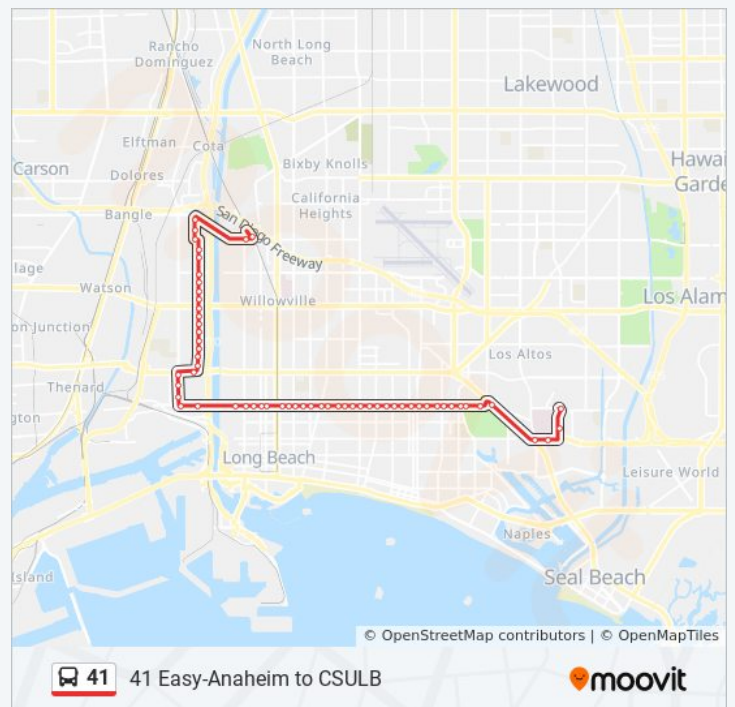

60 stops

[VIEW LINE SCHEDULE](#)

- Wardlow Station Bay 1
- Wardlow & Magnolia NE
- Delta & Wardlow SW
- Delta & Arlington SW
- Delta & 34th NW
- Easy & 33rd SW
- Easy & 32nd SW
- Easy & Spring SW
- Easy & 29th SW
- Easy & 28th SW
- Easy & 27th SW
- Easy & Willow SW
- Easy & 25th SW
- Easy & Burnett SW
- Easy & 23rd SW
- Easy & Hill SW
- Easy & 21st SW
- Harbor & 20th SW
- Harbor & 19th SW
- PCH at Caspian NE
- Santa Fe & PCH SW
- Santa Fe & 16th NW
- Santa Fe & Cowles SW
- Anaheim & Santa Fe SE
- Anaheim & Harbor SW
- Anaheim & Oregon SE
- Anaheim & Magnolia SE
- Anaheim & Chestnut SW
- Anaheim & Pacific SE
- Anaheim & Pine SE
- Anaheim & L.B. Blvd. SE

41 Easy-Anaheim to CSULB Route Timetable:

Sunday	Not Operational
Monday	5:14 AM - 7:39 PM
Tuesday	5:14 AM - 7:39 PM
Wednesday	5:14 AM - 7:39 PM
Thursday	5:14 AM - 7:39 PM
Friday	5:14 AM - 7:39 PM
Saturday	Not Operational

41 bus Info

Direction: 41 Easy-Anaheim to CSULB

Stops: 60

Trip Duration: 58 min

Line Summary: