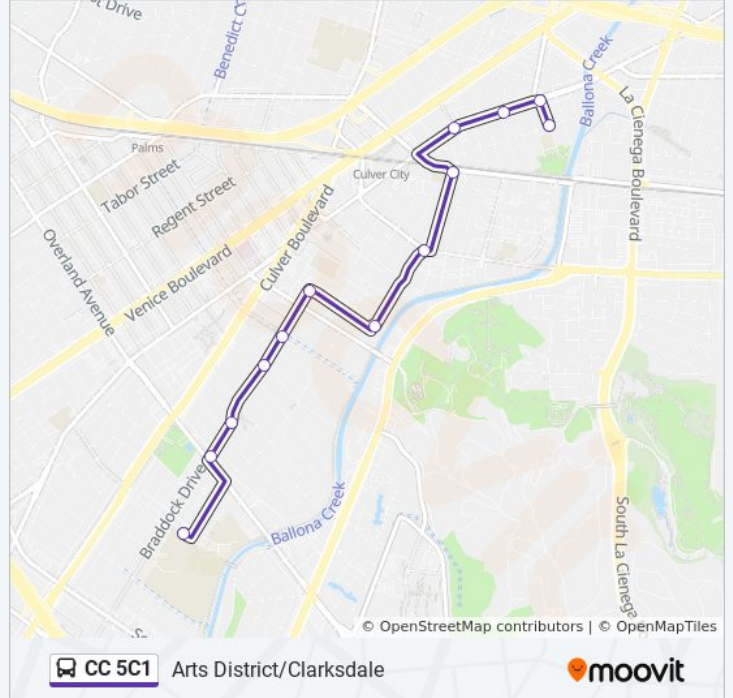

Direction: Braddock/Arts District/Clarksdale

11 stops

[VIEW LINE SCHEDULE](#)

Washington Blvd/Helms Ave

Washington Blvd / Cattaraugus Ave

Washington Blvd/Roberts Ave

Roberts Ave/Jacob Ave

Schaefer St/National Blvd

Direction: Braddock/Arts District/Clarkdale

13 stops

[VIEW LINE SCHEDULE](#)

- Culver City High School
- Braddock Dr/Overland Ave
- Braddock Dr/Le Bourget Ave
- Braddock Dr/Jackson Ave
- Braddock Dr/Madison Ave
- Braddock Dr/Lafayette Pl
- Lucerne Ave/Lafayette Pl
- Lucerne Ave/Higuera St
- Wesley St/National Blvd
- Washington Blvd/Helms Ave
- Washington Blvd / Cattaraugus Ave
- Washington Blvd/Roberts Ave
- Roberts Ave/Jacob Ave

CC 5C1 bus Time Schedule

Braddock/Arts District/Clarkdale Route Timetable:

Sunday	Not Operational
Monday	2:50 PM - 3:55 PM
Tuesday	2:50 PM - 3:55 PM
Wednesday	1:55 PM
Thursday	2:50 PM - 3:55 PM
Friday	2:50 PM - 3:55 PM
Saturday	Not Operational

CC 5C1 bus Info

Direction: Braddock/Arts District/Clarkdale

Stops: 13

Trip Duration: 25 min

Line Summary:

CC 5C1 bus time schedules and route maps are available in an offline PDF at moovitapp.com. Use the [Moovit App](#) to see live bus times, train schedule or subway schedule, and step-by-step directions for all public transit in Los Angeles.