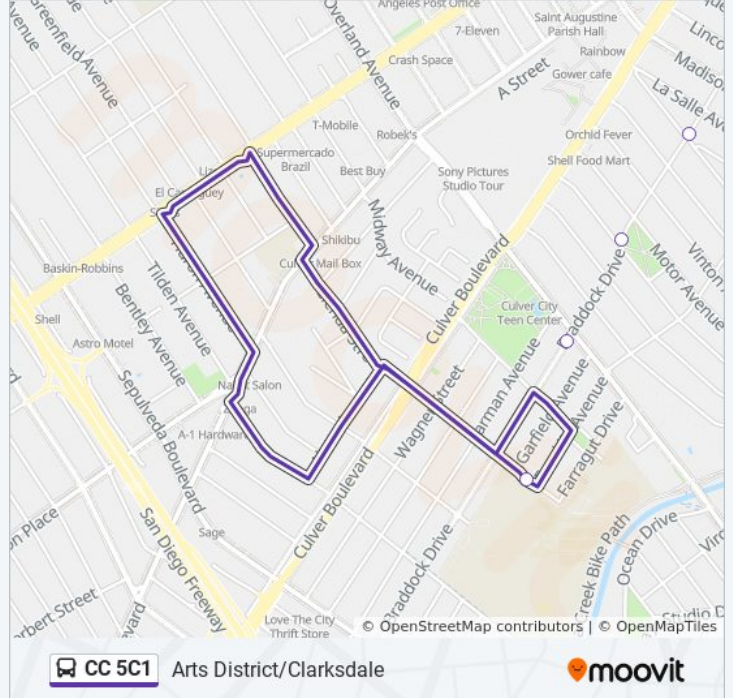

Direction: Braddock/Arts District/Clarksdale

11 stops

[VIEW LINE SCHEDULE](#)

Washington Blvd/Helms Ave

Washington Blvd / Cattaraugus Ave

Washington Blvd/Roberts Ave

Roberts Ave/Jacob Ave

Schaefer St/National Blvd

Higuera St/Helms Ave

Irving Pl/Braddock Dr

Braddock Dr/Jackson Ave

Braddock Dr/Le Bourget Ave

Braddock Dr/Overland Ave

Culver City High School

CC 5C1 bus Time Schedule

Braddock/Arts District/Clarksdale Route Timetable:

Sunday	Not Operational
Monday	6:55 AM - 3:40 PM
Tuesday	6:55 AM - 3:40 PM
Wednesday	6:55 AM - 1:40 PM
Thursday	6:55 AM - 3:40 PM
Friday	6:55 AM - 3:40 PM
Saturday	Not Operational

CC 5C1 bus Info**Direction:** Braddock/Arts District/Clarksdale**Stops:** 11**Trip Duration:** 15 min**Line Summary:**

Direction: Braddock/Arts District/Clarkdale

13 stops

[VIEW LINE SCHEDULE](#)

- Culver City High School
- Braddock Dr/Overland Ave
- Braddock Dr/Le Bourget Ave
- Braddock Dr/Jackson Ave
- Braddock Dr/Madison Ave
- Braddock Dr/Lafayette Pl
- Lucerne Ave/Lafayette Pl
- Lucerne Ave/Higuera St
- Wesley St/National Blvd
- Washington Blvd/Helms Ave
- Washington Blvd / Cattaraugus Ave
- Washington Blvd/Roberts Ave
- Roberts Ave/Jacob Ave