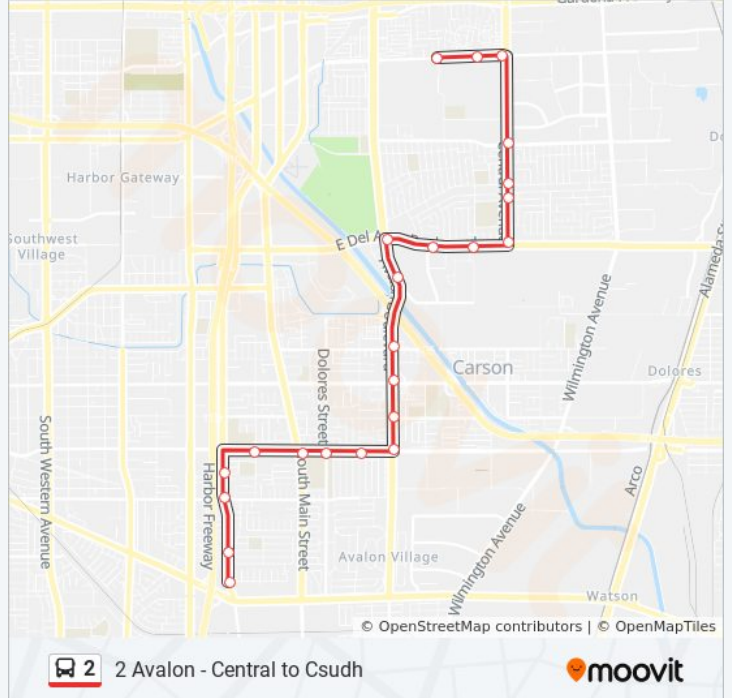

- Figueroa & Carriagedale SE
- Figueroa & 234 SE
- Figueroa and 228th NE
- Figueroa and Shadewell NE
- Figueroa and 223rd SE
- 223rd and Moneta SW
- 223rd and Main SE
- 223rd and Dolores SW
- 223rd & Grace SE
- Avalon / 223rd
- Avalon and 220th SE
- South Avalon Boulevard 21600
- South Avalon Boulevard 21294
- Avalon and South Bay Pavilion SE
- Del Amo / Avalon
- Del Amo / Leapwood
- Del Amo / Tillman
- Central and Del Amo NE
- Central and Helmick NE
- Central and Turmont
- Central and University SE
- Redwood Court 1276

2 bus Info
Direction: 2 Avalon - Central to Csudh
Stops: 24
Trip Duration: 23 min
Line Summary:

Victoria & Birchknoll NW

Victoria / Tamcliff

Direction: 2 Avalon -Main to Sepulveda Blvd

25 stops

[VIEW LINE SCHEDULE](#)

Victoria & Cedar Bluff SW

Victoria & Birchknoll SE

Central & Victoria SW

Central & University SW

Central & Turmont SW

Central & Helmick SW

Del Amo / Central

Del Amo & Tillman NW

2 bus Info

Direction: 2 Avalon -Main to Sepulveda Blvd

Stops: 25

Trip Duration: 24 min

Line Summary:

Main and 225th SW

Main and 228th SW

Main and 234th NW