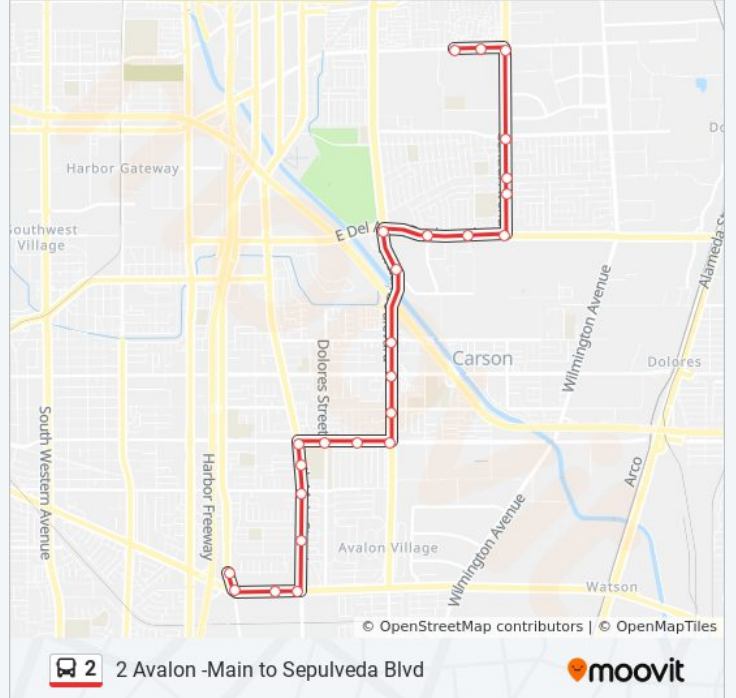

2 bus Info
Direction: 2 Avalon - Central to Csudh
Stops: 24
Trip Duration: 23 min
Line Summary:

Victoria & Birchknoll NW

Victoria / Tamcliff

Direction: 2 Avalon -Main to Sepulveda Blvd

25 stops

[VIEW LINE SCHEDULE](#)

Victoria & Cedar Bluff SW

Victoria & Birchknoll SE

Central & Victoria SW

Central & University SW

Central & Turmont SW

Central & Helmick SW

Del Amo / Central

Del Amo & Tillman NW

2 bus Info

Direction: 2 Avalon -Main to Sepulveda Blvd

Stops: 25

Trip Duration: 24 min

Line Summary:

Main and 225th SW

Main and 228th SW

Main and 234th NW

Sepulveda and Main NW

321 W Sepulveda NE

Figueroa and Sepulveda NE

Figueroa & Carriagedale SE

2 bus time schedules and route maps are available in an offline PDF at moovitapp.com. Use the [Moovit App](#) to see live bus times, train schedule or subway schedule, and step-by-step directions for all public transit in Los Angeles.