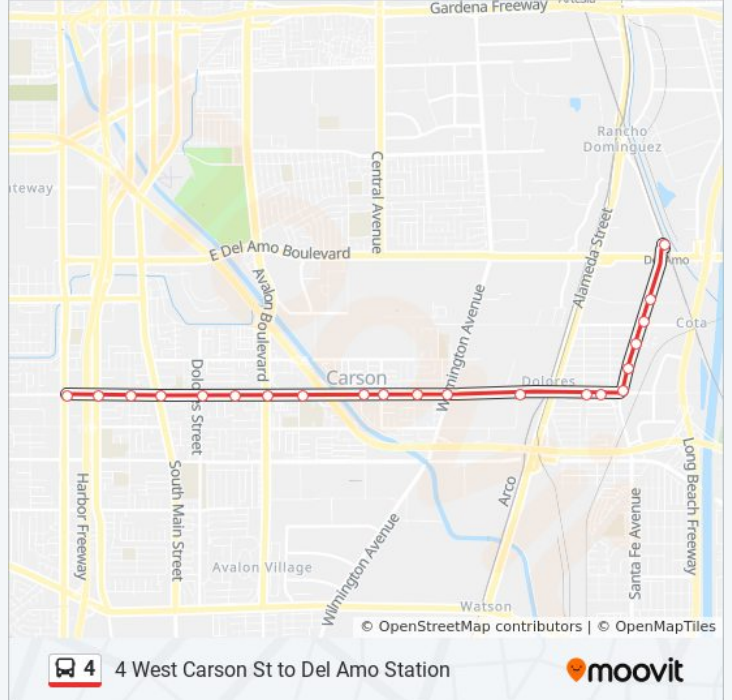

## 4 West Carson St to Del Amo Station

Get The App

The 4 bus line (4 West Carson St to Del Amo Station) has 2 routes. For regular weekdays, their operation hours are:  
 (1) 4 West Carson St to Del Amo Station: 5:17 AM - 7:17 PM  
 (2) 4 West Carson St to Harbor UCLA Medical: 5:20 AM - 7:20 PM

Use the Moovit App to find the closest 4 bus station near you and find out when is the next 4 bus arriving.

**Direction: 4 West Carson St to Del Amo Station**  
 21 stops  
[VIEW LINE SCHEDULE](#)

- Carson & Vermont SW
- Carson & Figueroa SE
- Carson & Moneta SE
- Carson & Main SE
- East Carson Street 312
- Carson & Grace SE
- Carson & Avalon SE
- Bonita Street 21724
- East Carson Street
- Carson & Vera SE
- Carson & Martin SE
- Carson & Wilmington SW
- Carson & Arnold Center SE
- Carson & Harbor Vw. SE
- Carson & Evonda SE EB
- Santa Fe & Carson NE
- Santa Fe & Madison SE
- Santa Fe & Van Buren NE
- Santa Fe & Dominguez NE
- Santa Fe & El Presidio NE NB
- Del Amo Station Bay 5

**4 bus Info**  
**Direction:** 4 West Carson St to Del Amo Station  
**Stops:** 21  
**Trip Duration:** 23 min  
**Line Summary:**

**Direction: 4 West Carson St to Harbor UCLA Medical**

23 stops

[VIEW LINE SCHEDULE](#)

**4 bus Info**

**Direction:** 4 West Carson St to Harbor UCLA Medical

**Stops:** 23

**Trip Duration:** 22 min

**Line Summary:**