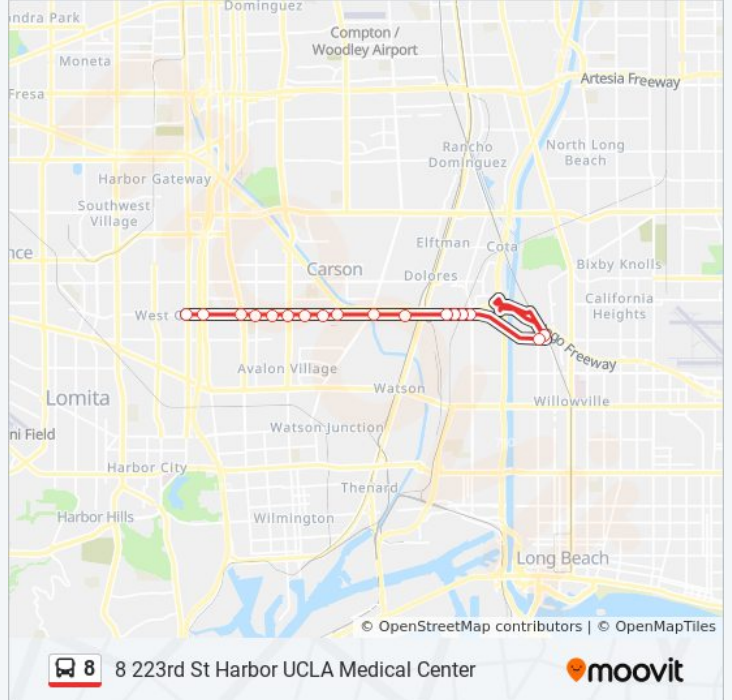

8 223rd St Wardlow Station

Get The App

The 8 bus line (8 223rd St Wardlow Station) has 2 routes. For regular weekdays, their operation hours are:
(1) 8 223rd St Wardlow Station: 5:17 AM - 7:17 PM (2) 8 223rd St to Vermont: 5:23 AM - 7:20 PM
Use the Moovit App to find the closest 8 bus station near you and find out when is the next 8 bus arriving.

Direction: 8 223rd St Wardlow Station

16 stops

[VIEW LINE SCHEDULE](#)

- 223rd & Vermont SE
- 223rd & Figueroa SW
- 223rd and Moneta SW
- 223rd and Main SE
- 223rd and Dolores SW
- 223rd & Grace SE
- 223rd & Avalon SE
- 223rd & Wilmington SE
- 223rd & Marathon SW
- Wardlow & River SW
- Wardlow & Webster SE
- Wardlow & R / R Tracks SW
- Wardlow & Santa Fe SE
- Wardlow & Delta SE
- Wardlow & Magnolia SE
- Wardlow Station Bay 2

8 bus Info

Direction: 8 223rd St Wardlow Station

Stops: 16

Trip Duration: 20 min

Line Summary:

Direction: 8 223rd St to Vermont

18 stops

[VIEW LINE SCHEDULE](#)

8 bus Info

Direction: 8 223rd St to Vermont

Stops: 18

Trip Duration: 21 min

Line Summary:

8 bus time schedules and route maps are available in an offline PDF at moovitapp.com. Use the [Moovit App](#) to see live bus times, train schedule or subway schedule, and step-by-step directions for all public transit in Los Angeles.