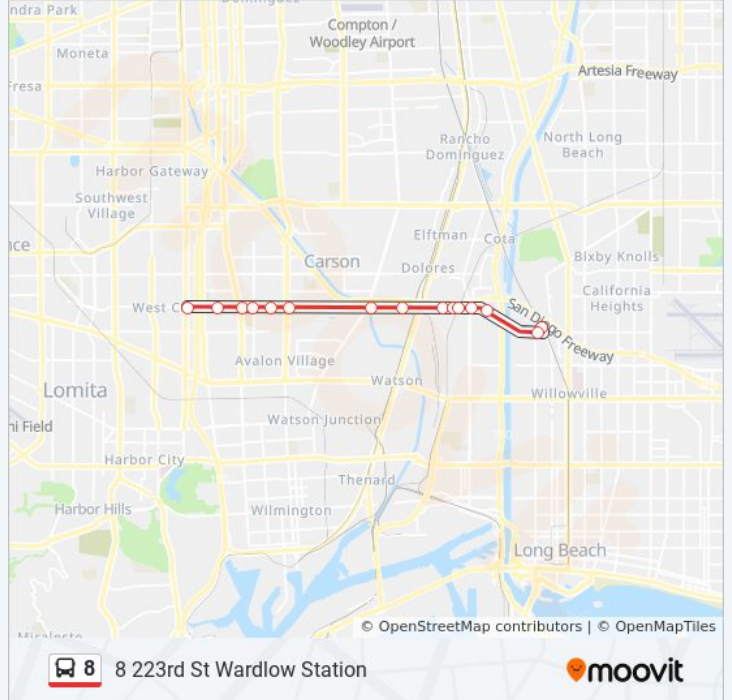

8 223rd St Wardlow Station

Get The App

The 8 bus line (8 223rd St Wardlow Station) has 2 routes. For regular weekdays, their operation hours are:
(1) 8 223rd St Wardlow Station: 5:17 AM - 7:17 PM (2) 8 223rd St to Vermont: 5:23 AM - 7:20 PM
Use the Moovit App to find the closest 8 bus station near you and find out when is the next 8 bus arriving.

Direction: 8 223rd St Wardlow Station

16 stops

[VIEW LINE SCHEDULE](#)

- 223rd & Vermont SE
- 223rd & Figueroa SW
- 223rd and Moneta SW
- 223rd and Main SE
- 223rd and Dolores SW
- 223rd & Grace SE
- 223rd & Avalon SE
- 223rd & Wilmington SE
- 223rd & Marathon SW
- Wardlow & River SW
- Wardlow & Webster SE
- Wardlow & R / R Tracks SW
- Wardlow & Santa Fe SE
- Wardlow & Delta SE
- Wardlow & Magnolia SE
- Wardlow Station Bay 2

8 bus Time Schedule

8 223rd St Wardlow Station Route Timetable:

Sunday	Not Operational
Monday	5:17 AM - 7:17 PM
Tuesday	5:17 AM - 7:17 PM
Wednesday	5:17 AM - 7:17 PM
Thursday	5:17 AM - 7:17 PM
Friday	5:17 AM - 7:17 PM
Saturday	10:33 AM - 5:12 PM

8 bus Info

Direction: 8 223rd St Wardlow Station

Stops: 16

Trip Duration: 20 min

Line Summary:

Direction: 8 223rd St to Vermont

18 stops

[VIEW LINE SCHEDULE](#)