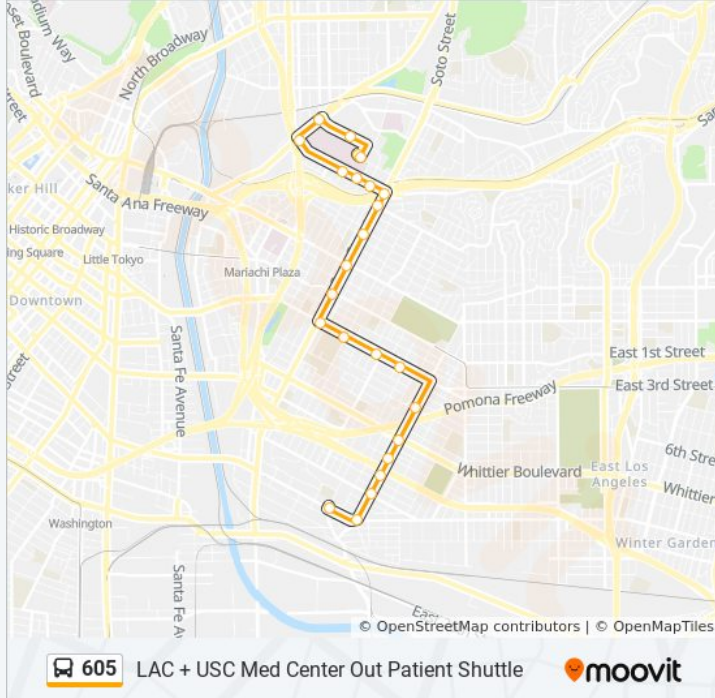

Lorena / Whittier

Lorena / 7th

Lorena / Beswick

Lorena / 8th

Lorena / Olympic

Grande Vista / Olympic

605 bus time schedules and route maps are available in an offline PDF at moovitapp.com. Use the [Moovit App](#) to see live bus times, train schedule or subway schedule, and step-by-step directions for all public transit in Los Angeles.

[About Moovit](#) • [MaaS Solutions](#) • [Supported Countries](#) • [Mooviter Community](#)

© 2024 Moovit - All Rights Reserved

Check Live Arrival Times