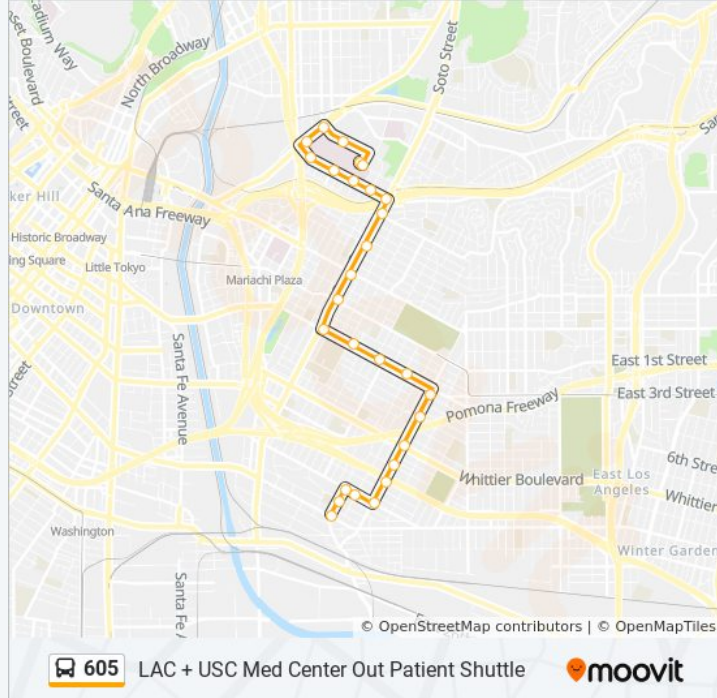

Direction: LA General Medical Ctr Outpatient Clinic

28 stops

[VIEW LINE SCHEDULE](#)

Grande Vista / Olympic

Grande Vista / Hunter

8th / Grande Vista

8th / Concord

Lorena / 8th

605 bus Info

Direction: LA General Medical Ctr Outpatient Clinic

Stops: 28

Trip Duration: 26 min

Line Summary:

Marengo / Britannia

Marengo / State

1640 Marengo

Mission / Workman

Mission / Zonal

Zonal / State

USC Outpatient Clinic

USC Outpatient Layover

Direction: Olympic - Grande Vista

24 stops

[VIEW LINE SCHEDULE](#)

605 bus Info

Direction: Olympic - Grande Vista

Stops: 24

Trip Duration: 25 min

Line Summary:

Lorena / Whittier

Lorena / 7th

Lorena / Beswick