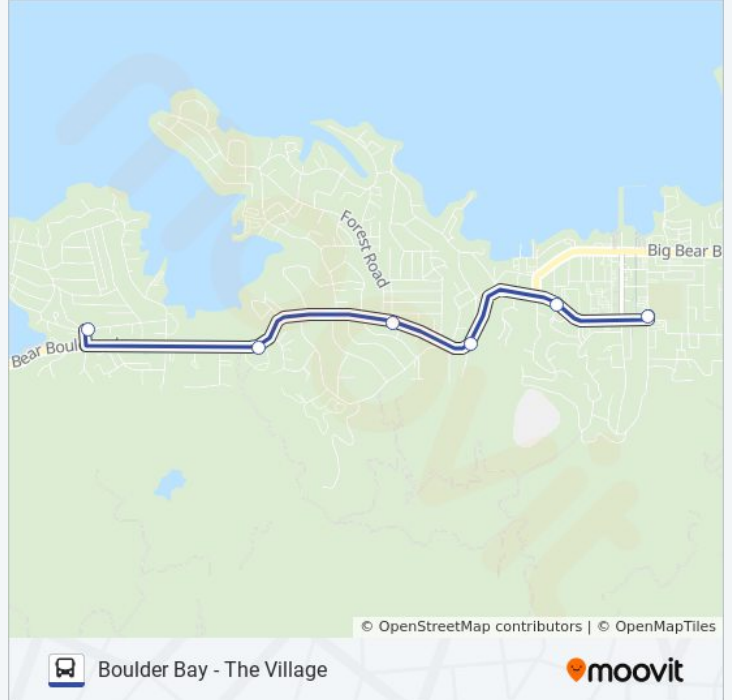

**Direction: Knickerbocker Public Parking**

6 stops

[VIEW LINE SCHEDULE](#)

Willow Landing &amp; Blue Jay

Civic Center/ Performing Arts Center

Big Bear Blvd &amp; Lakewood Ln - Lakeview Market

Big Bear Blvd - Alpine Slide

Village Dr &amp; Bonanza Rd - Elk's Lodge

Knickerbocker Public Parking

**BLUE LINE bus Time Schedule**

Knickerbocker Public Parking Route Timetable:

Sunday	6:19 AM - 8:19 PM
Monday	6:19 AM - 8:19 PM
Tuesday	6:19 AM - 8:19 PM
Wednesday	6:19 AM - 8:19 PM
Thursday	6:19 AM - 8:19 PM
Friday	6:19 AM - 8:19 PM
Saturday	6:19 AM - 8:19 PM

**BLUE LINE bus Info****Direction:** Knickerbocker Public Parking**Stops:** 6**Trip Duration:** 6 min**Line Summary:**

**Direction: Willow Landing & Blue Jay**

7 stops

[VIEW LINE SCHEDULE](#)

Knickerbocker Public Parking

Big Bear Blvd & Knickerbocker Rd - Veterans Park

Big Bear Municipal Water District/ Big Bear Marina

Lagunita Ln

Holloways Marina

Big Bear Blvd & Cienega Rd

Willow Landing & Blue Jay

**BLUE LINE bus Time Schedule**