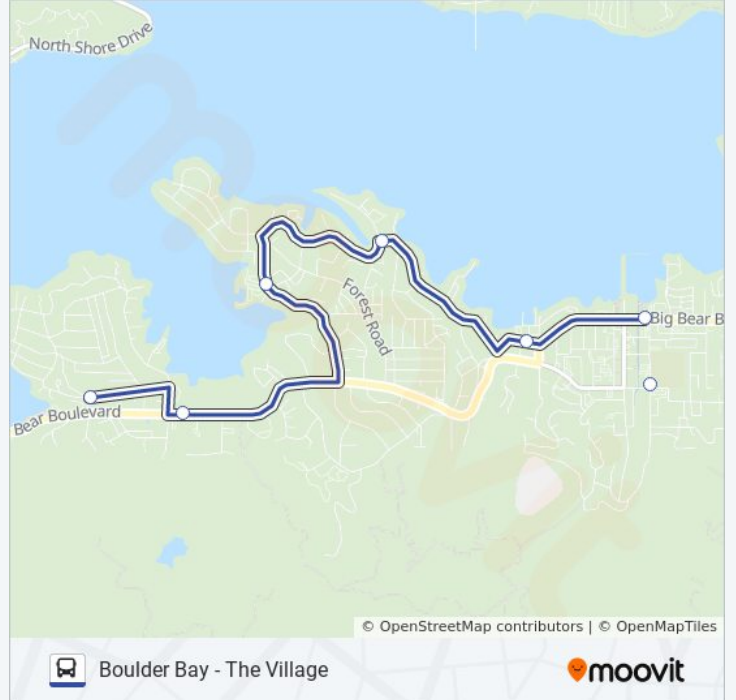

**BLUE LINE bus Info****Direction:** Knickerbocker Public Parking**Stops:** 6**Trip Duration:** 6 min**Line Summary:**

**Direction: Willow Landing & Blue Jay**

7 stops

[VIEW LINE SCHEDULE](#)

Knickerbocker Public Parking

Big Bear Blvd & Knickerbocker Rd - Veterans Park

Big Bear Municipal Water District/ Big Bear Marina

Lagunita Ln

Holloways Marina

Big Bear Blvd & Cienega Rd

Willow Landing & Blue Jay

**BLUE LINE bus Time Schedule**

Willow Landing & Blue Jay Route Timetable:

Sunday	6:07 AM - 8:35 PM
Monday	6:07 AM - 8:35 PM
Tuesday	6:07 AM - 8:35 PM
Wednesday	6:07 AM - 8:35 PM
Thursday	6:07 AM - 8:35 PM
Friday	6:07 AM - 8:35 PM
Saturday	6:07 AM - 8:35 PM

**BLUE LINE bus Info**

**Direction:** Willow Landing & Blue Jay

**Stops:** 7

**Trip Duration:** 12 min

**Line Summary:**

BLUE LINE bus time schedules and route maps are available in an offline PDF at [moovitapp.com](https://moovitapp.com). Use the [Moovit App](#) to see live bus times, train schedule or subway schedule, and step-by-step directions for all public transit in Los Angeles.