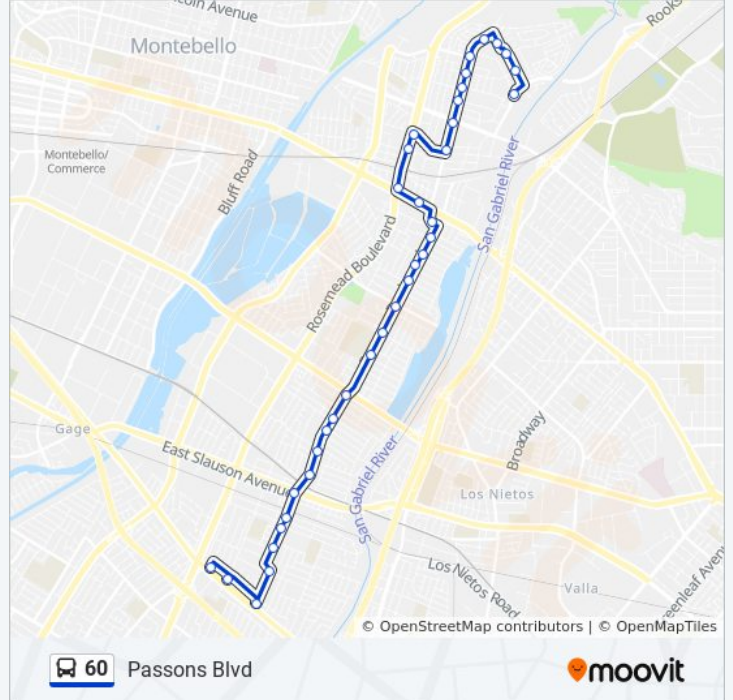

Direction: 60 Passons Blvd

36 stops

[VIEW LINE SCHEDULE](#)

Telegraph / Arrington

Serapis/Telegraph

Passons/Telegraph

Passons/Sunglow

Passons/La Docena

60 bus Info

Direction: 60 Passons Blvd

Stops: 36

Trip Duration: 30 min

Line Summary:

Rosemead/Whittier

Rosemead/Olympic

Rosemead / Beverly

Durfee/Bervery Rd.

Durfee/Beverly Blvd.

Durfee/Dork

Durfee/Harrell

Durfee/Banta

Durfee/Gallatin

Durfee/Sandown

Cate/Chappelle

Woodford/Sandoval

Woodford/Banta

San Gabriel River Pkwy

60 bus time schedules and route maps are available in an offline PDF at moovitapp.com. Use the [Moovit App](#) to see live bus times, train schedule or subway schedule, and step-by-step directions for all public transit in Los Angeles.