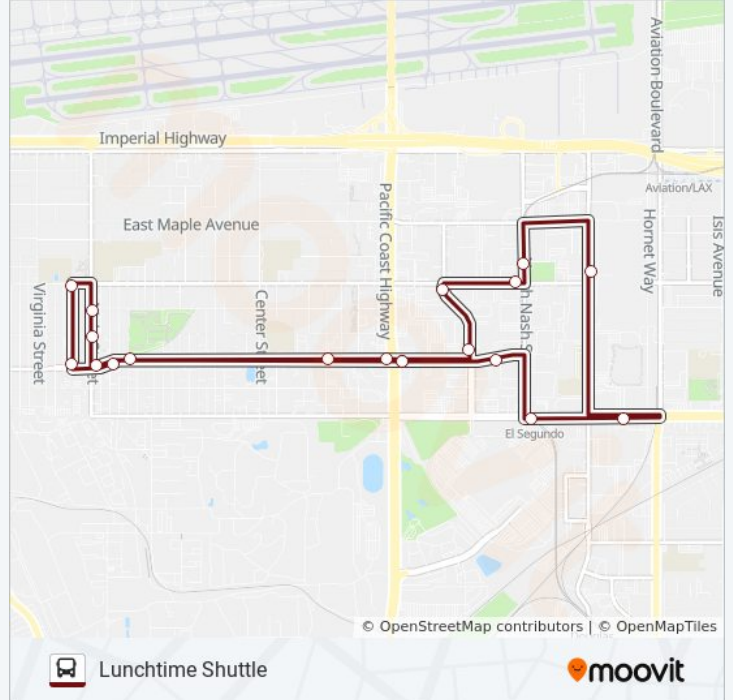

LUNCHTIME SHUTTLE bus time schedules and route maps are available in an offline PDF at moovitapp.com. Use the [Moovit App](#) to see live bus times, train schedule or subway schedule, and step-by-step directions for all public transit in Los Angeles.

[About Moovit](#) • [MaaS Solutions](#) • [Supported Countries](#) • [Mooviter Community](#)

© 2024 Moovit - All Rights Reserved

Check Live Arrival Times