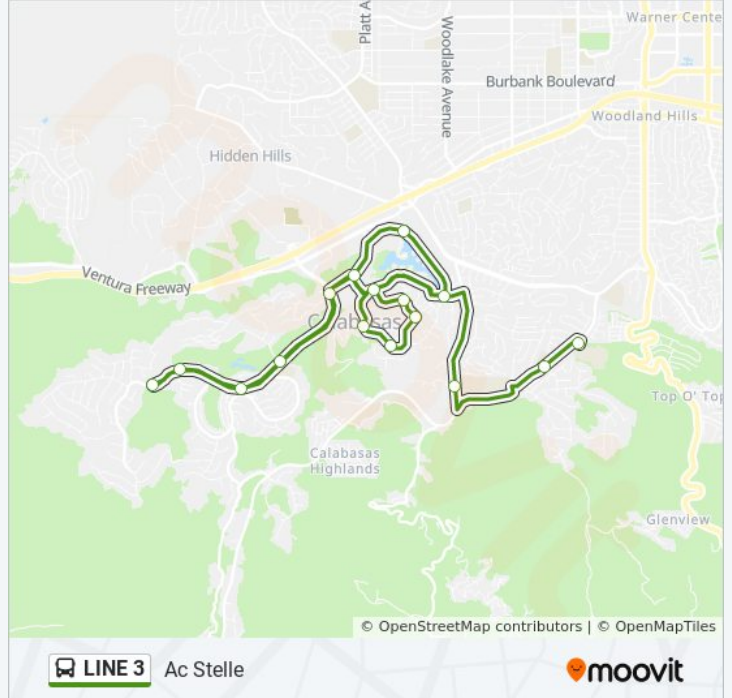

Direction: Ac Stelle

16 stops

[VIEW LINE SCHEDULE](#)

Park Granada & Park Capri

Park Sorrento & Park Mirasol

Park Ora & Park Sorrento (EB)

Park Sienna & Park Monaco

Park Sienna & Park Belmonte

Park Sienna & Park Antonio

Park Helena & Park Alisal

Park Alisal & Park Corona

Parkway Calabasas & Park Granada

Parkway Calabasas & Park Entrada (SB)

Parkway Calabasas & Palmilla Dr.

Parkway Calabasas (The Oaks Gate)

Ac Stelle Route Timetable:

Sunday	Not Operational
Monday	7:15 AM
Tuesday	7:15 AM
Wednesday	7:15 AM
Thursday	7:15 AM
Friday	7:15 AM
Saturday	Not Operational

LINE 3 bus Info

Direction: Ac Stelle

Stops: 16

Trip Duration: 45 min

Line Summary:

Direction: Parkway Calabasas/ Palmilla Dr.

14 stops

[VIEW LINE SCHEDULE](#)

Mulholland Hwy. & Paul Revere Dr. (Eastbound)

Liberty Bell Rd. & Chaparral Elementary School (Westbound)

Park Ora & Park Sorrento (WB)